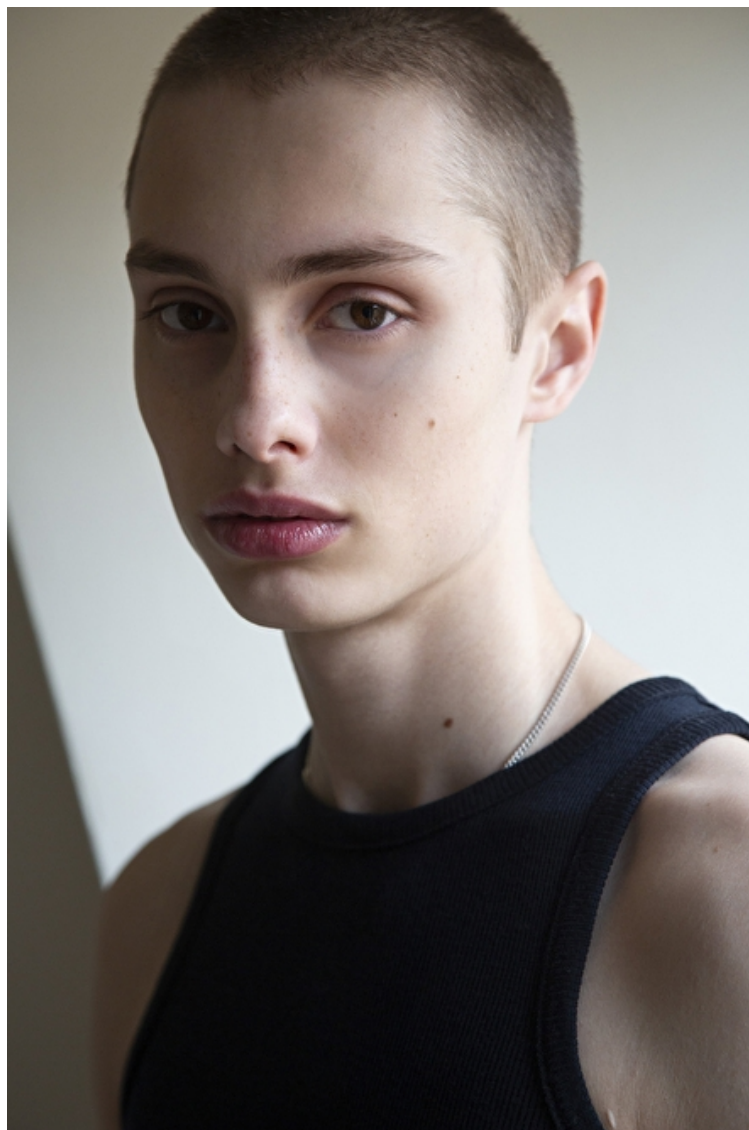

Size EU/US 44 / 14

Chest 84cm / 33"

Waist 66cm / 26"

Hips 87cm / 34.5"

Shoes EU/US/UK 44 / 11 / 9.5

Eyes Brown

Hair Brown

Select