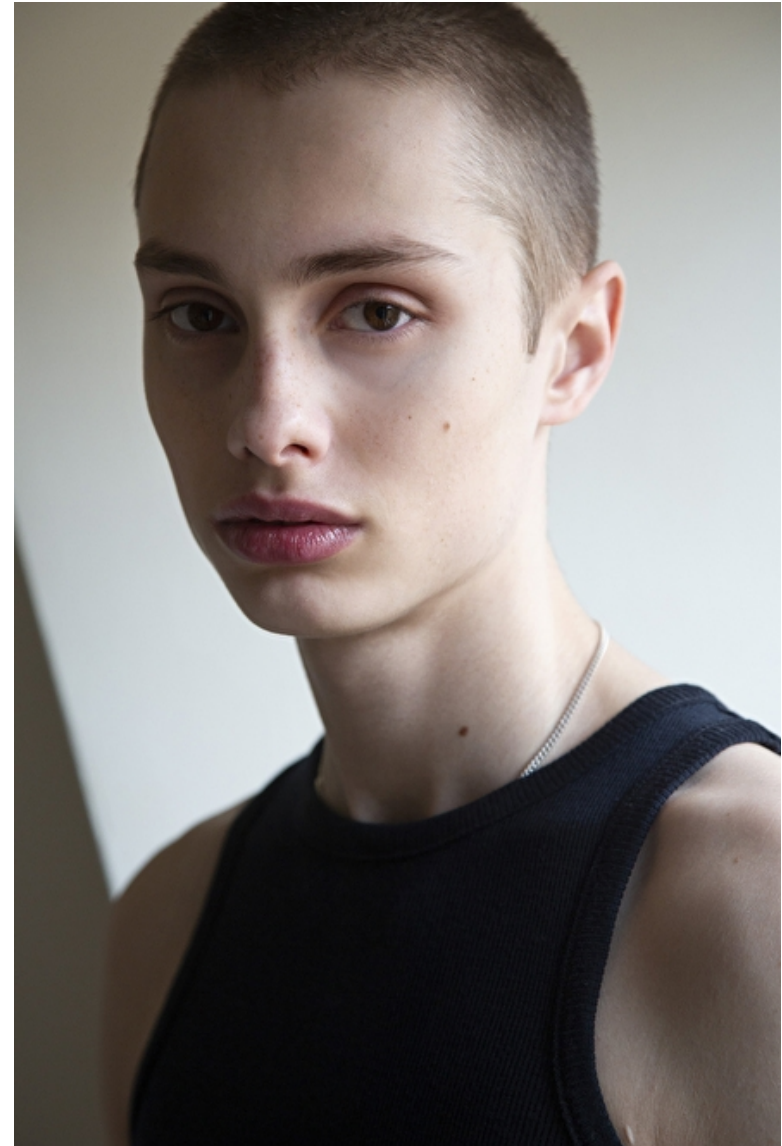

Constantine

Height 185cm / 6' 1.0"

Size EU/US 44 / 14

Chest 84cm / 33"

Waist 66cm / 26"

Hips 87cm / 34.5"

Shoes EU/US/UK 44 / 11 / 9.5

Eyes Brown

Hair Brown

Select

MODEL MANAGEMENT

Grev Turegatan 18, Stockholm, 11446, Stockholm, Sweden

Phone: 08-545 866 66 Email: info.stockholm@selectmodel.com Website: <https://www.selectmodel.com/>

Constantine

Height 185cm / 6' 1.0"