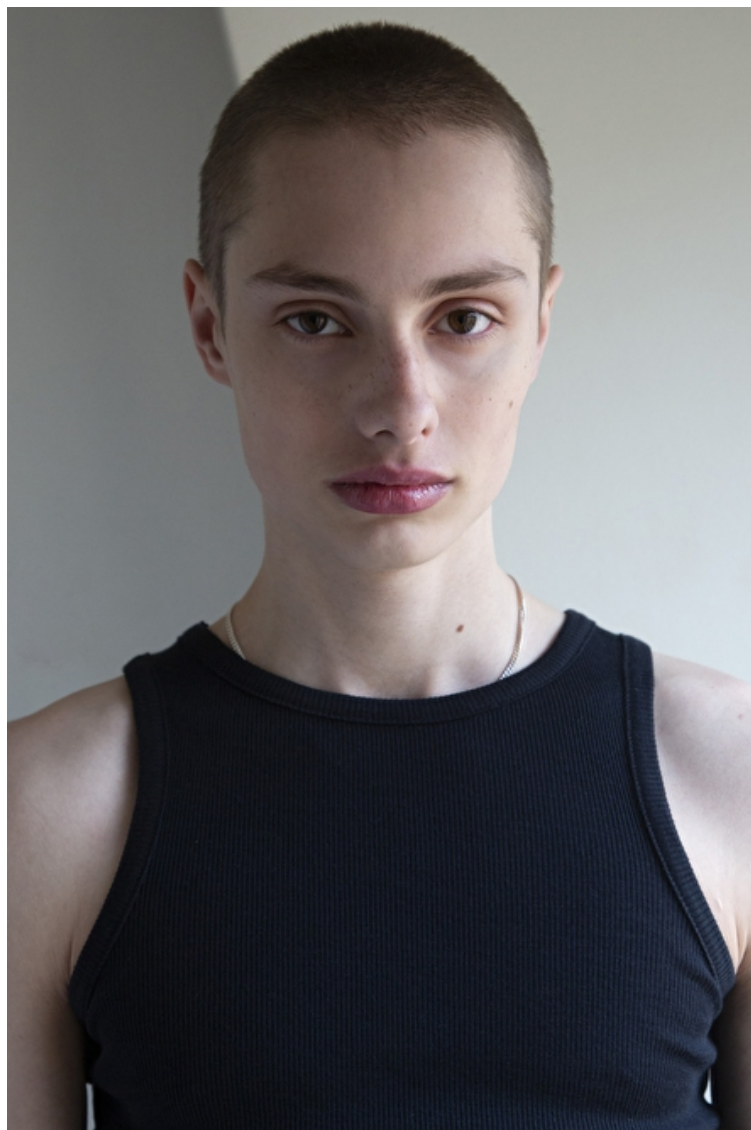

Constantine

Height 185cm / 6' 1.0"

Size EU/US 44 / 14

Chest 84cm / 33"

Waist 66cm / 26"

Hips 87cm / 34.5"

Shoes EU/US/UK 44 / 11 / 9.5

Eyes Brown

Size EU/US 44 / 14

Chest 84cm / 33"

Waist 66cm / 26"

Hips 87cm / 34.5"

Shoes EU/US/UK 44 / 11 / 9.5

Eyes Brown

Hair Brown

Select