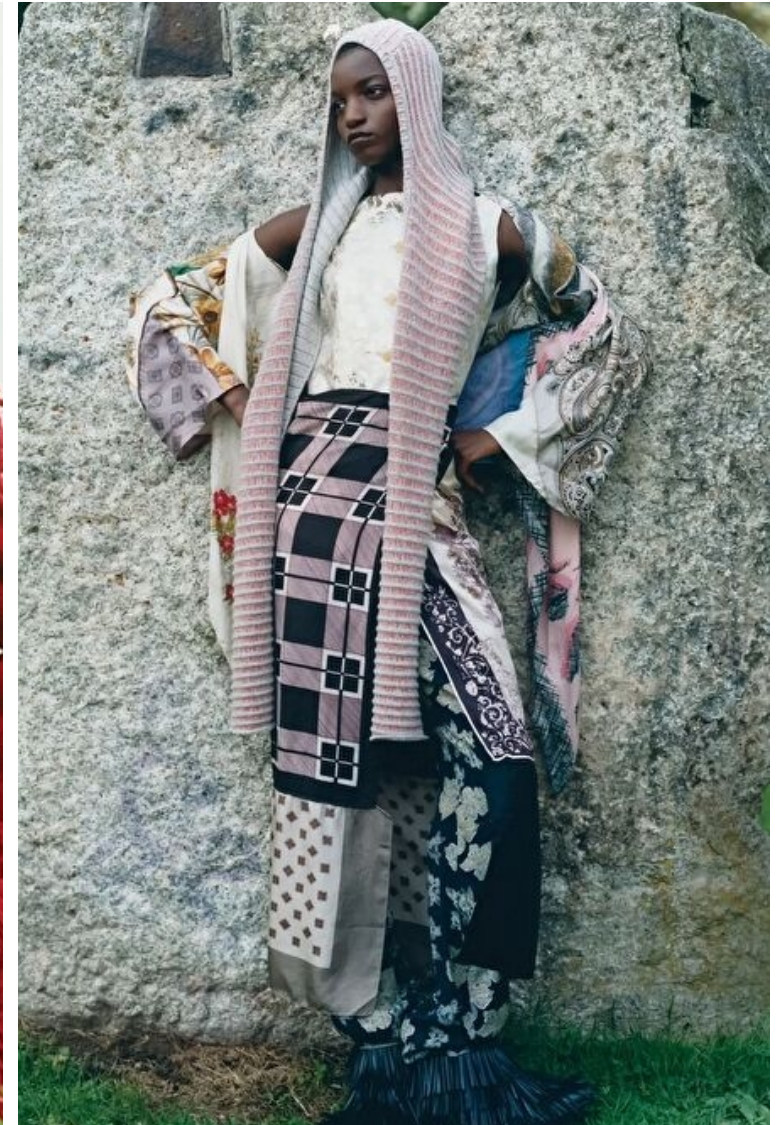

Select

MODEL MANAGEMENT

Grev Turegatan 18, Stockholm, 11446, Stockholm, Sweden

Phone: 08-545 866 66 Email: info.stockholm@selectmodel.com Website: <https://www.selectmodel.com/>

Coumba Mballo

Height 178cm / 5' 10.0"

Bust 72cm / 28.5"

Waist 58cm / 23"

Hips 86cm / 34"

Shoes EU/US/UK 39 / 8 / 6

Eyes Dark brown

Hair Dark brown