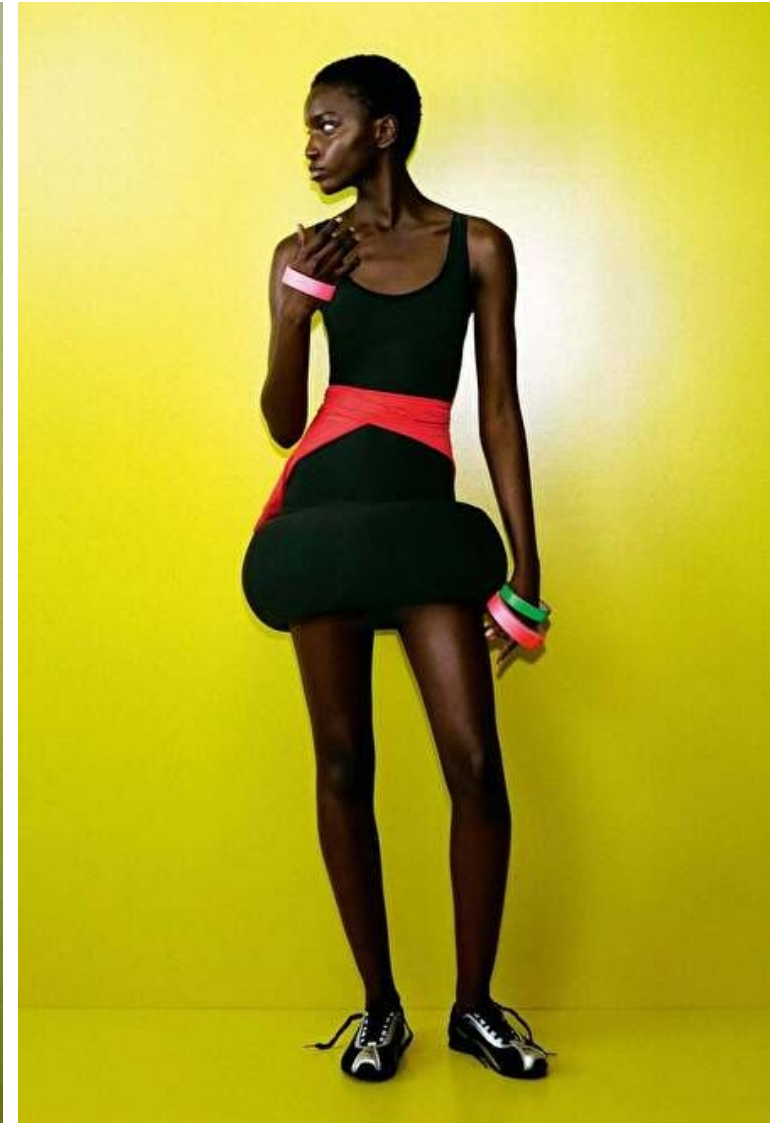

Bust 72cm / 28.5"

Waist 58cm / 23"

Hips 86cm / 34"

Shoes EU/US/UK 39 / 8 / 6

Eyes Dark brown

Hair Dark brown

Select

MODEL MANAGEMENT