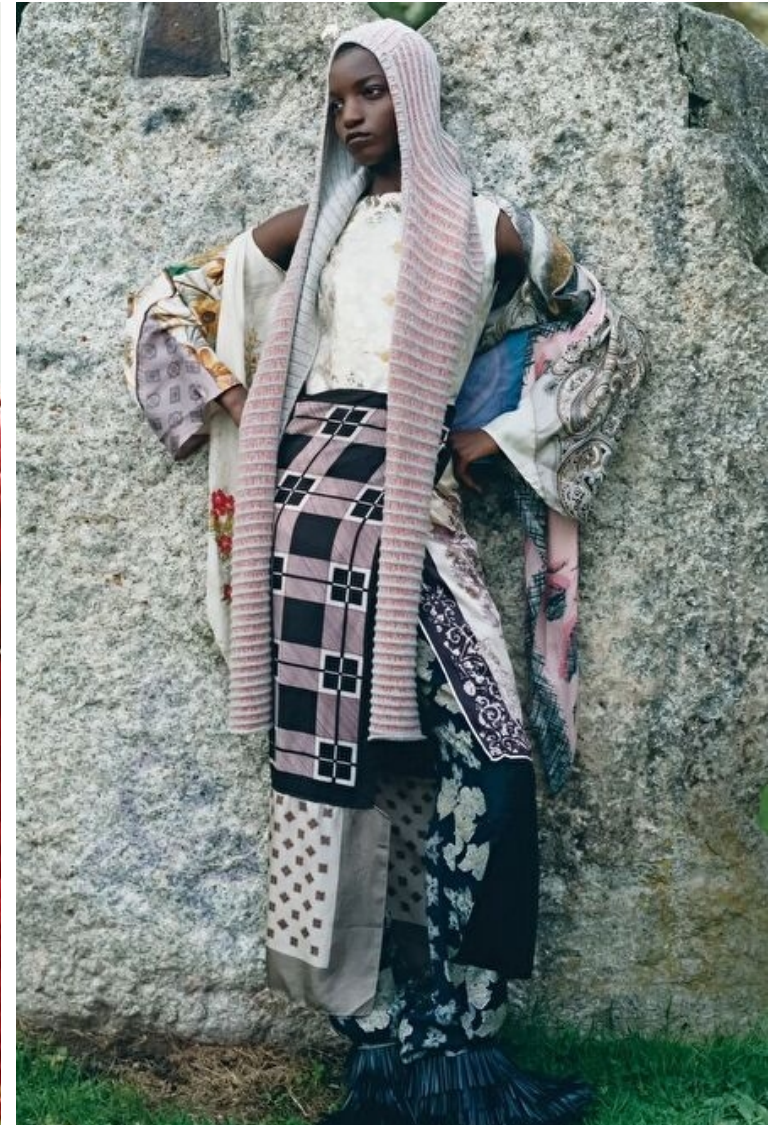

## Coumba Mballo

Height 178cm / 5' 10.0"

Bust 72cm / 28.5"

Waist 58cm / 23"

Hips 86cm / 34"

Shoes EU/US/UK 39 / 8 / 6

Eyes Dark brown

Hair Dark brown