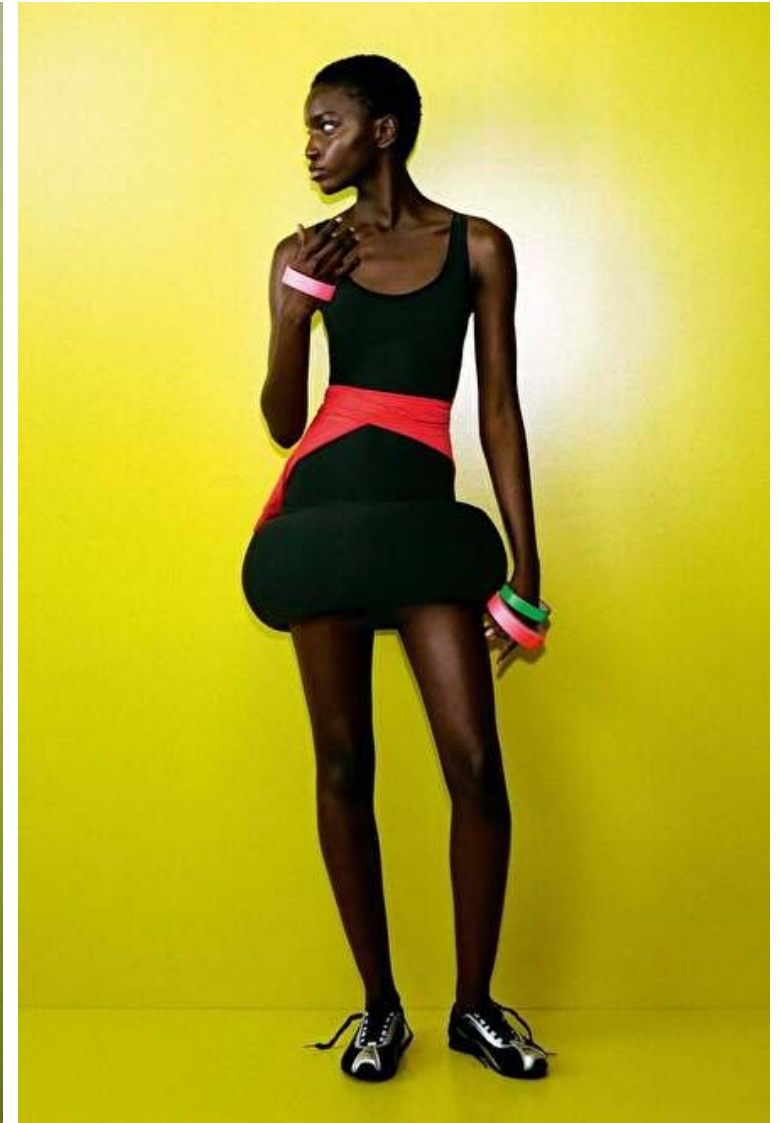

## Coumba Mballo

Height 178cm / 5' 10.0"

Bust 72cm / 28.5"

Waist 58cm / 23"

Hips 86cm / 34"

Shoes EU/US/UK 39 / 8 / 6

Eyes Dark brown

Hair Dark brown