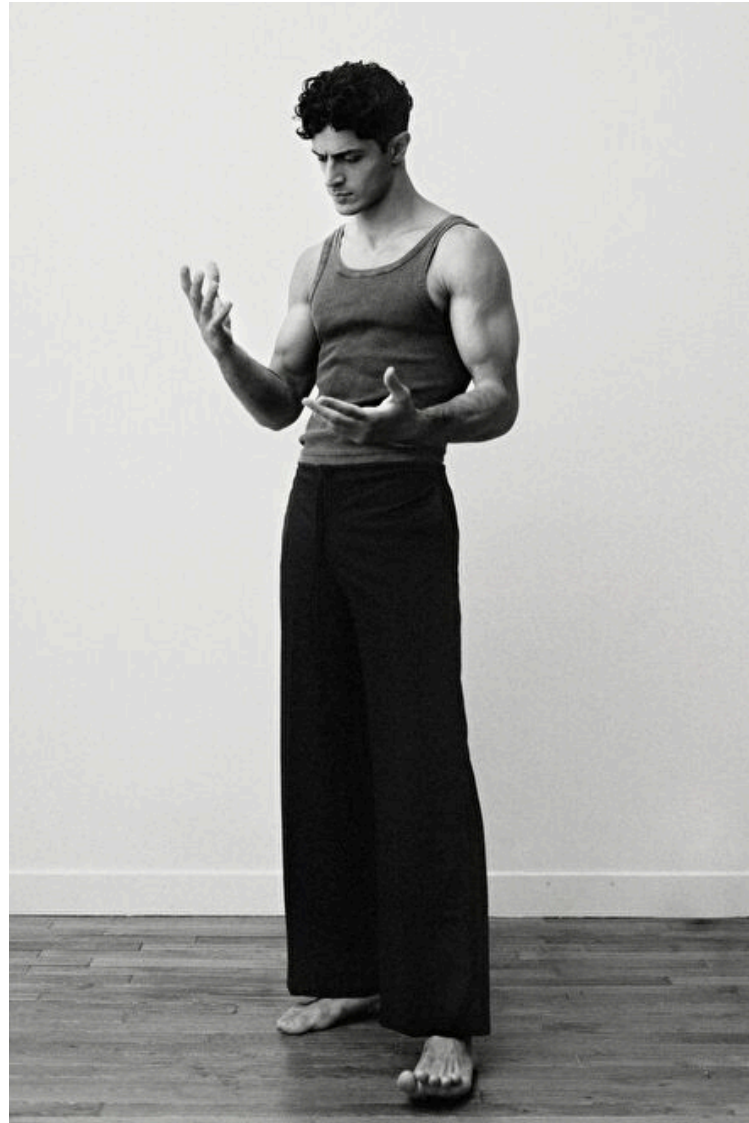

Chest 93cm / 36.5"

Waist 79cm / 31"

Hips 93cm / 36.5"

Shoes EU/US/UK 45 / 12 / 10.5

Hair Brown

Eyes Brown

Suit size 50cm / 40"

Select