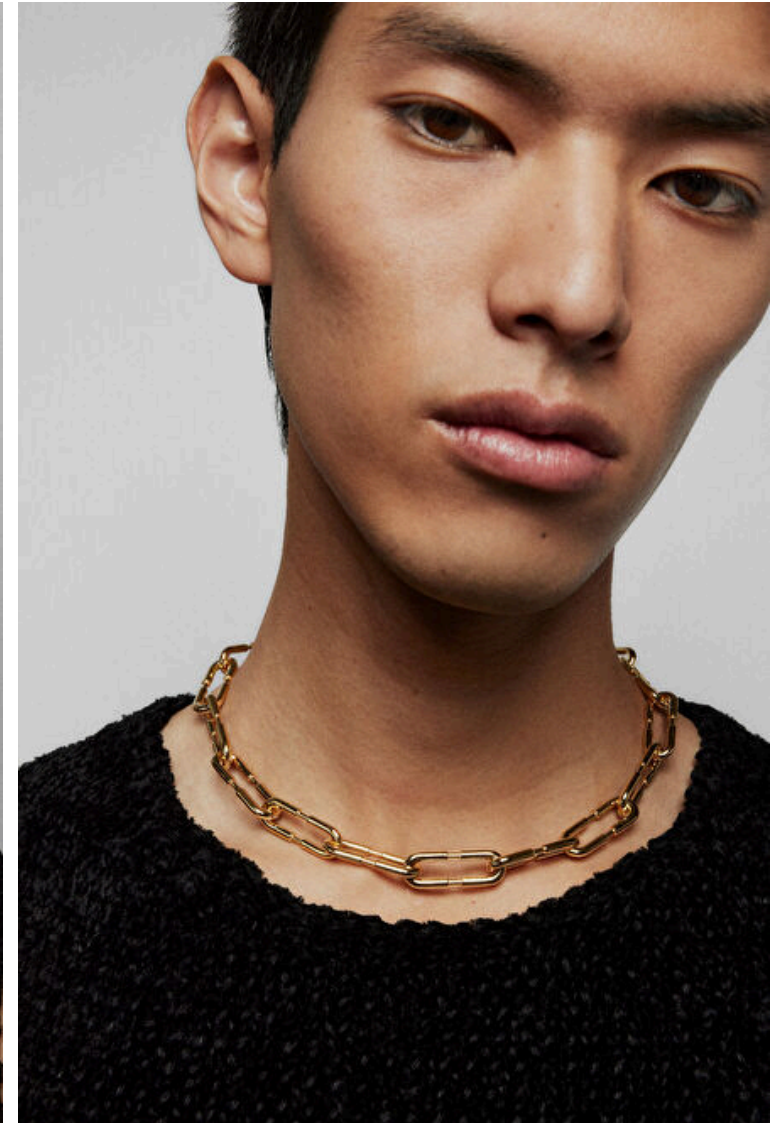

Daiki Koga

Height 186cm / 6' 1.0"

Chest 89cm / 35"

Waist 70cm / 27.5"

Hips 90cm / 35.5"

Shoes EU/US/UK 43 / 10.5 / 9

Eyes Brown

Hair Black