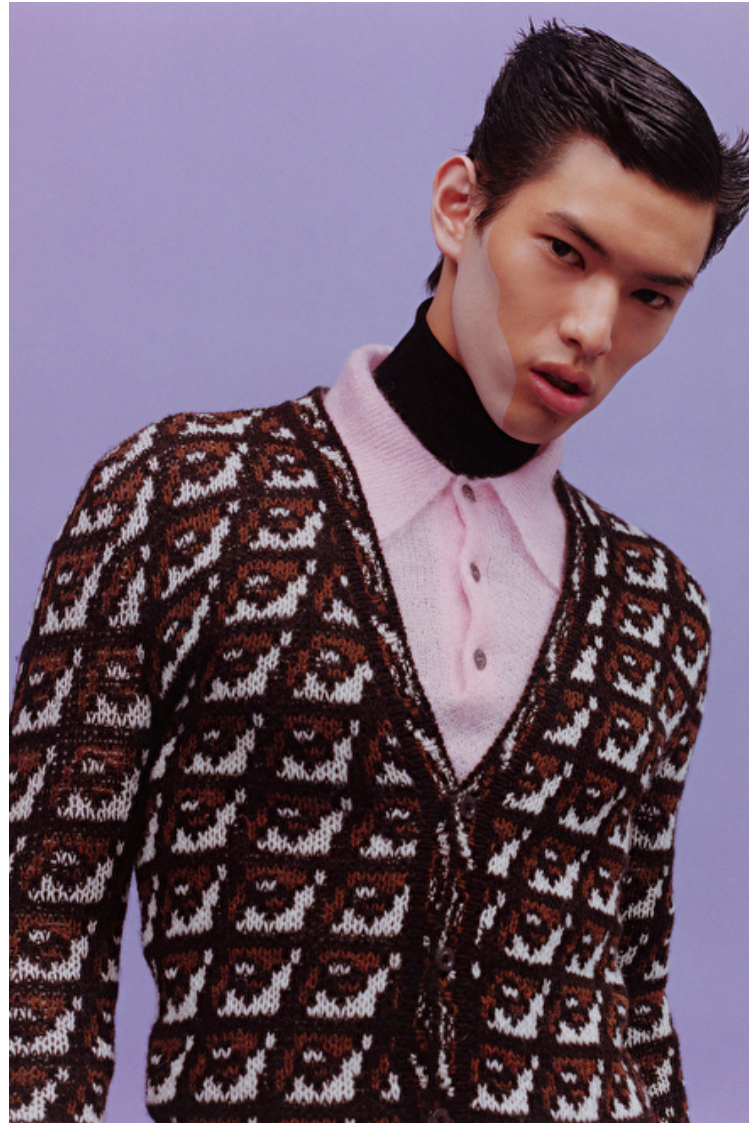

Select

MODEL MANAGEMENT

Grev Turegatan 18, Stockholm, 00000, Sweden, Sweden

Phone: 08-545 866 66 Email: info.stockholm@selectmodel.com Website: <https://www.selectmodel.com/>

Daiki Koga

Height 186cm / 6' 1.0"

Chest 89cm / 35"

Waist 70cm / 27.5"

Hips 90cm / 35.5"

Shoes EU/US/UK 43 / 10.5 / 9

Eyes Brown

Hair Black