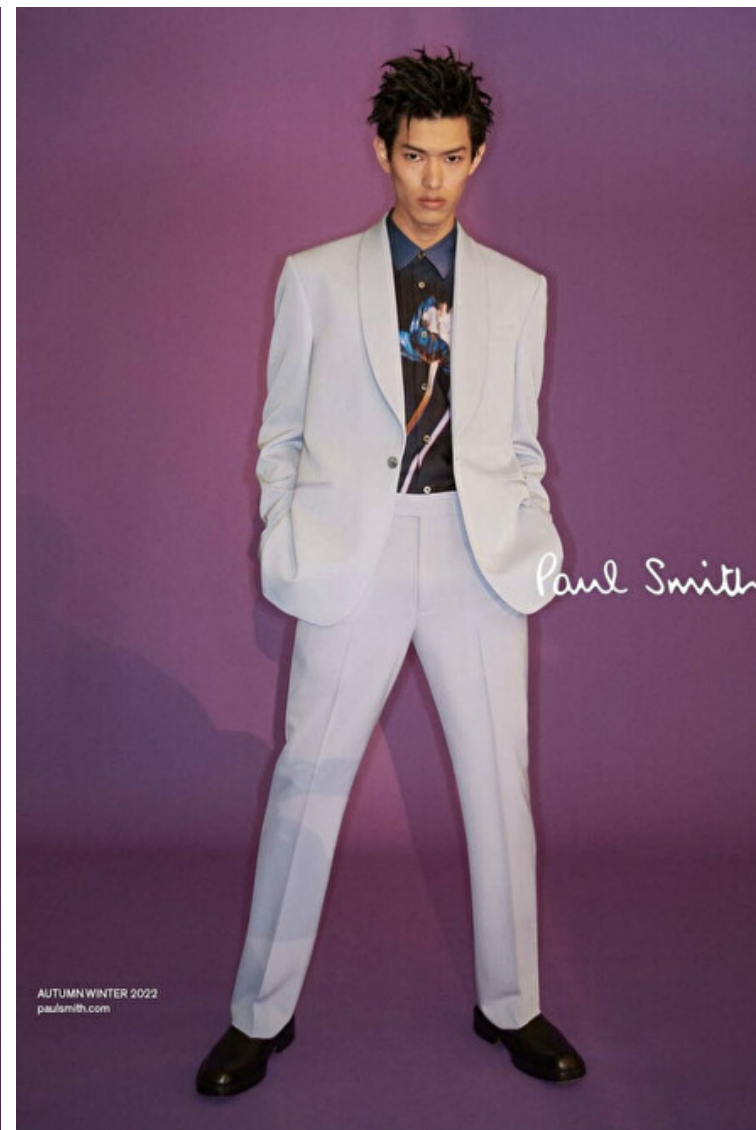

Chest 89cm / 35"

Waist 70cm / 27.5"

Hips 90cm / 35.5"

Shoes EU/US/UK 43 / 10.5 / 9

Eyes Brown

Hair Black

Select

MODEL MANAGEMENT