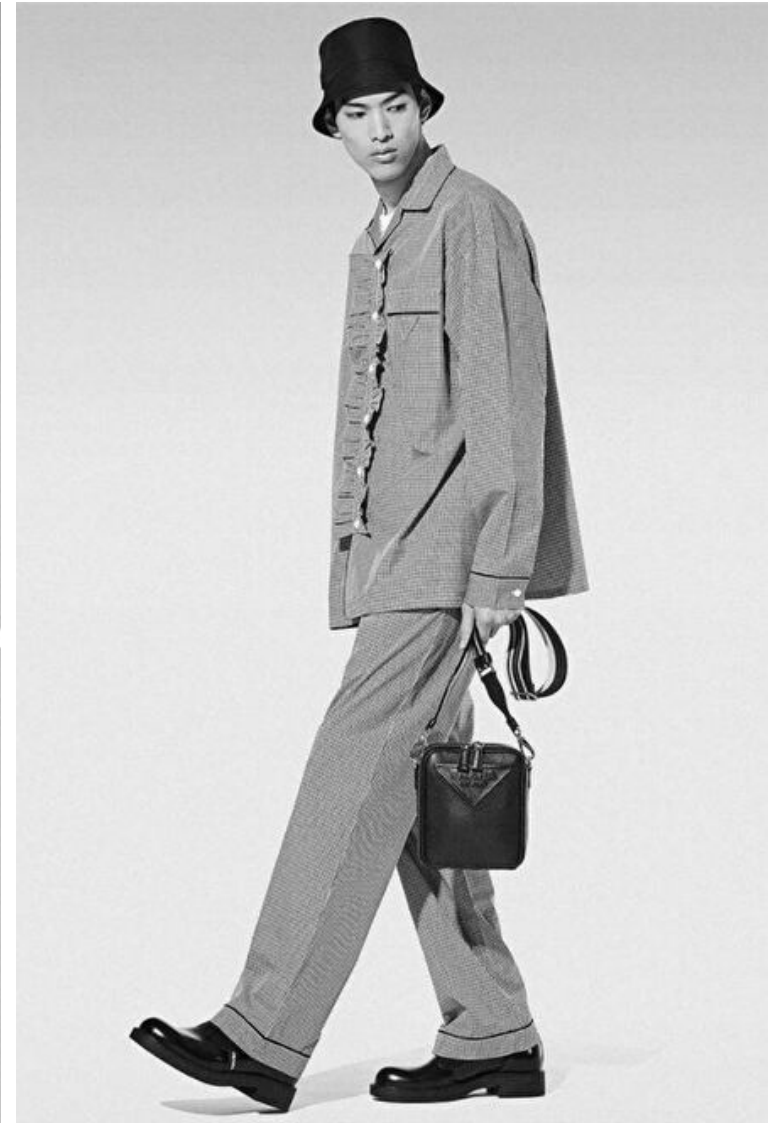

Select

MODEL MANAGEMENT

Grev Turegatan 18, Stockholm, 00000, Sweden, Sweden

Phone: 08-545 866 66 Email: info.stockholm@selectmodel.com Website: <https://www.selectmodel.com/>

Daiki Koga

Height 186cm / 6' 1.0"

Chest 89cm / 35"

Waist 70cm / 27.5"

Hips 90cm / 35.5"

Shoes EU/US/UK 43 / 10.5 / 9

Eyes Brown

Hair Black