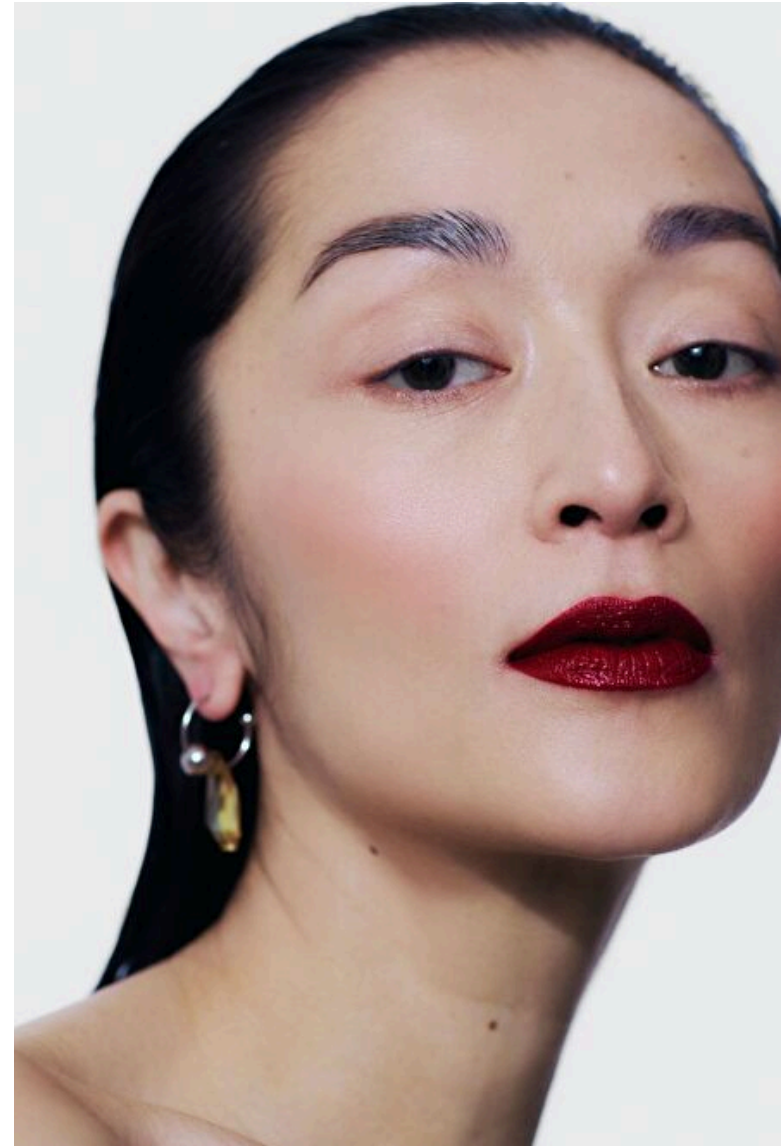

## Daisy van Belzen

Height 177cm / 5' 9.5"

Bust 82cm / 32.5"

Waist 70cm / 27.5"

Hips 91cm / 36"

Shoes EU/US/UK 40.5 / 9.5 / 7

Eyes Brown

Hair Dark brown