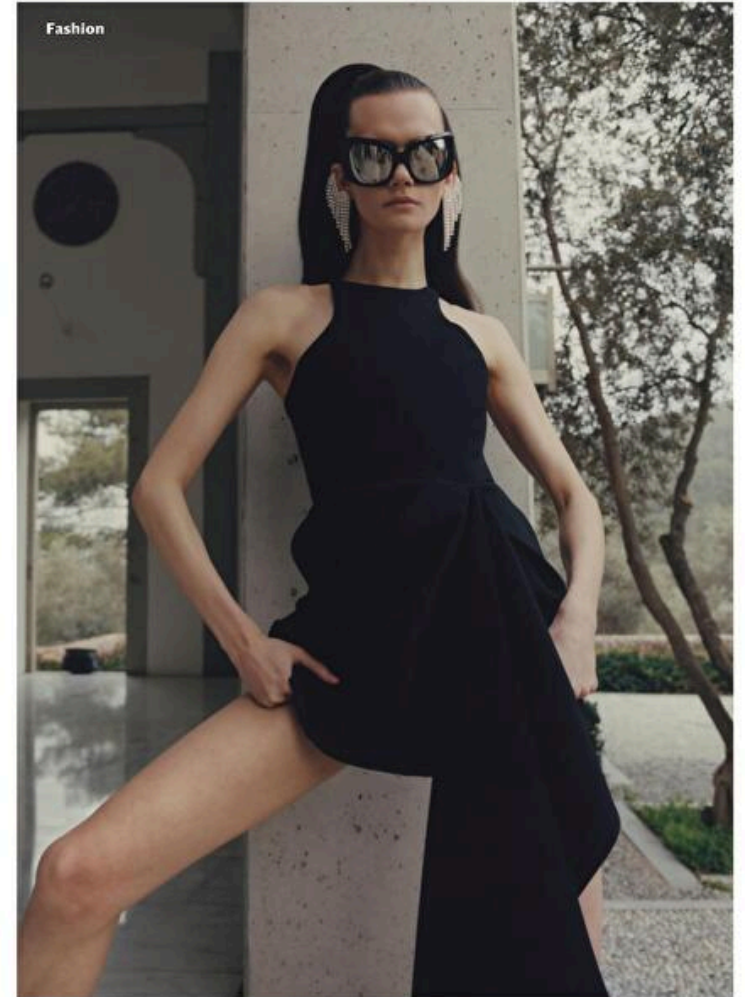

Daniela Kocianova

Height 179cm / 5' 10.5"

Size EU/US 36 / 6

Bust 83cm / 32.5"

Waist 61cm / 24"

Hips 90cm / 35.5"

Shoes EU/US/UK 41 / 9.5 / 8

Eyes Green brown

Hair Brown

Location Europe