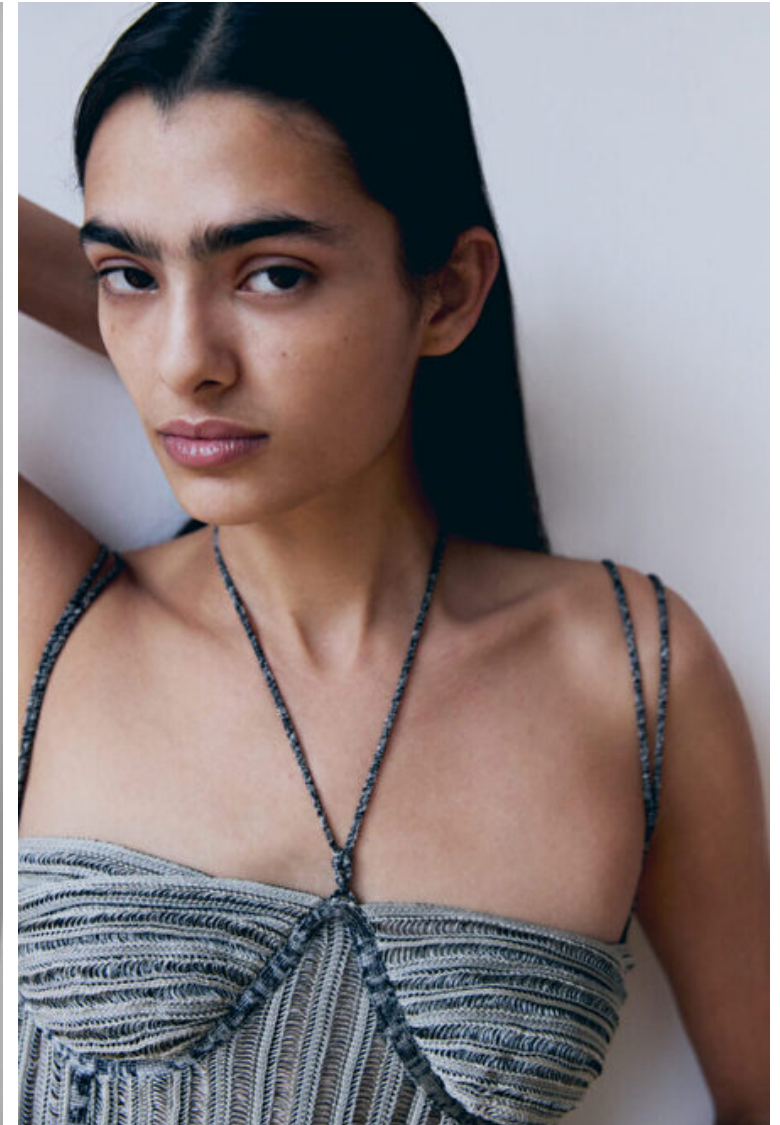

Danielle Littleford

Height 175cm / 5' 9.0"

Bust 81cm / 32"

Waist 60cm / 23.5"

Hips 90cm / 35.5"

Shoes EU/US/UK 39 / 8 / 6

Eyes Brown

Hair Brown

Location Stockholm