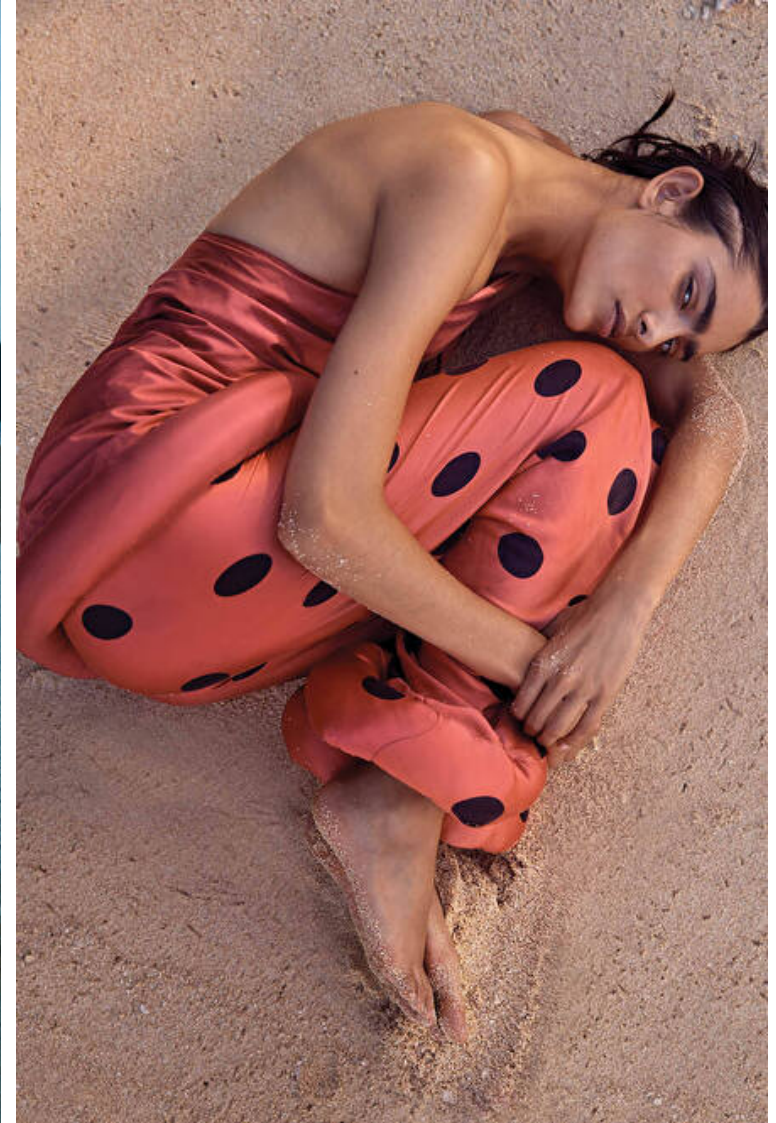

Bust 81cm / 32"

Waist 60cm / 23.5"

Hips 90cm / 35.5"

Shoes EU/US/UK 39 / 8 / 6

Eyes Brown

Hair Brown

Location Stockholm

Danielle Littleford