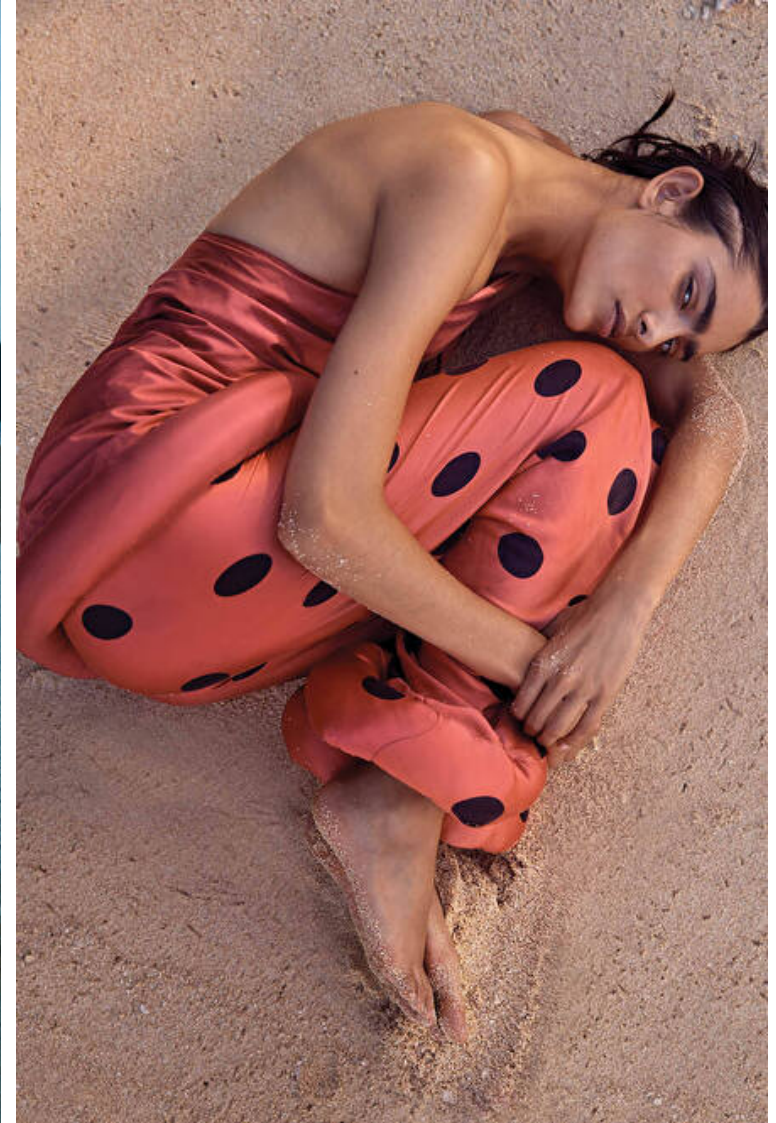

Danielle Littleford

Height 175cm / 5' 9.0"

Bust 81cm / 32"

Waist 60cm / 23.5"

Hips 90cm / 35.5"

Shoes EU/US/UK 39 / 8 / 6

Eyes Brown

Hair Brown

Location Stockholm