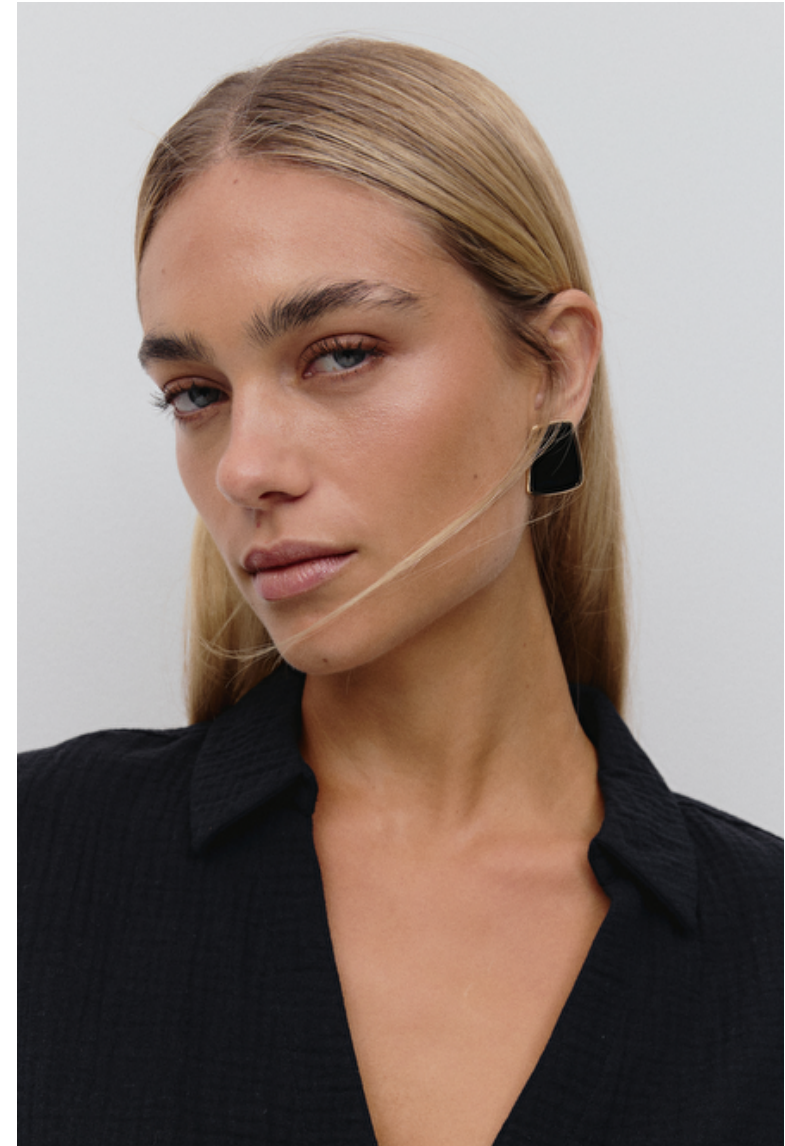

Danika Pienaar

Height 175cm / 5' 9.0"

Bust 81cm / 32"

Waist 65cm / 25.5"

Hips 94cm / 37"

Shoes EU/US/UK 39 / 8 / 6

Eyes Blue

Hair Blond

Location Cape Town