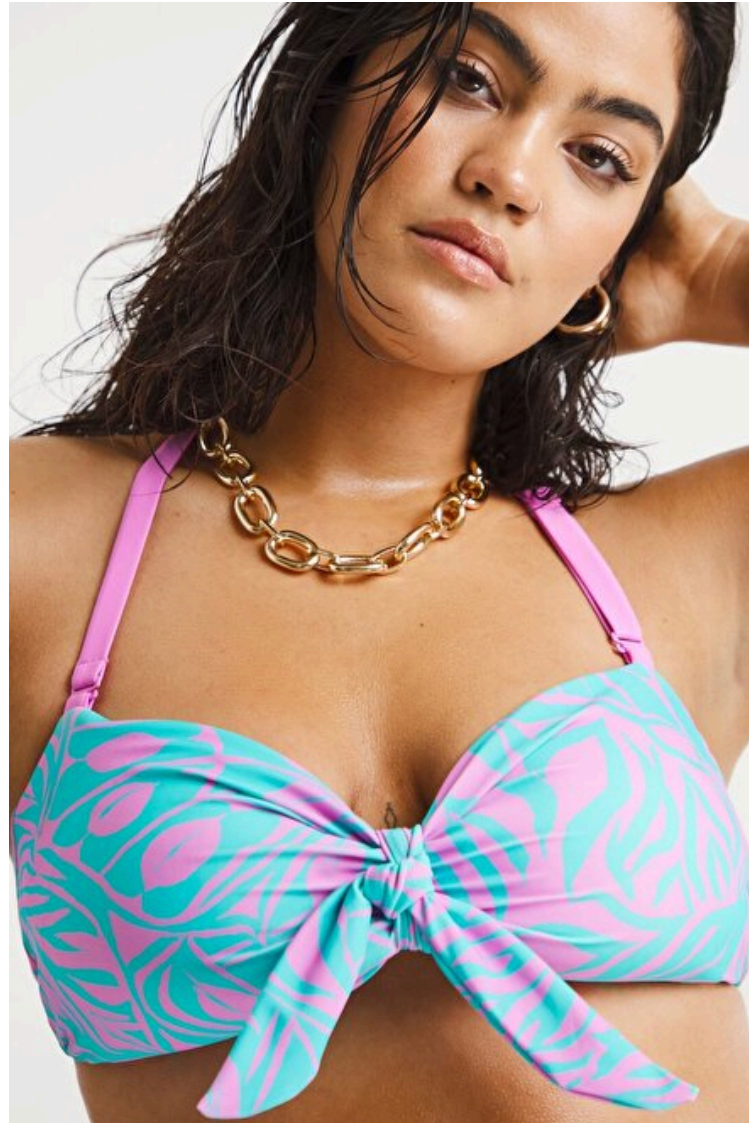

Waist 80cm / 31.5"

Hips 119cm / 47"

Shoes EU/US/UK 38.5 / 7.5 / 5

Eyes Brown

Hair Brown

Select

MODEL MANAGEMENT

Grev Turegatan 18, Stockholm, 00000, Sweden, Sweden