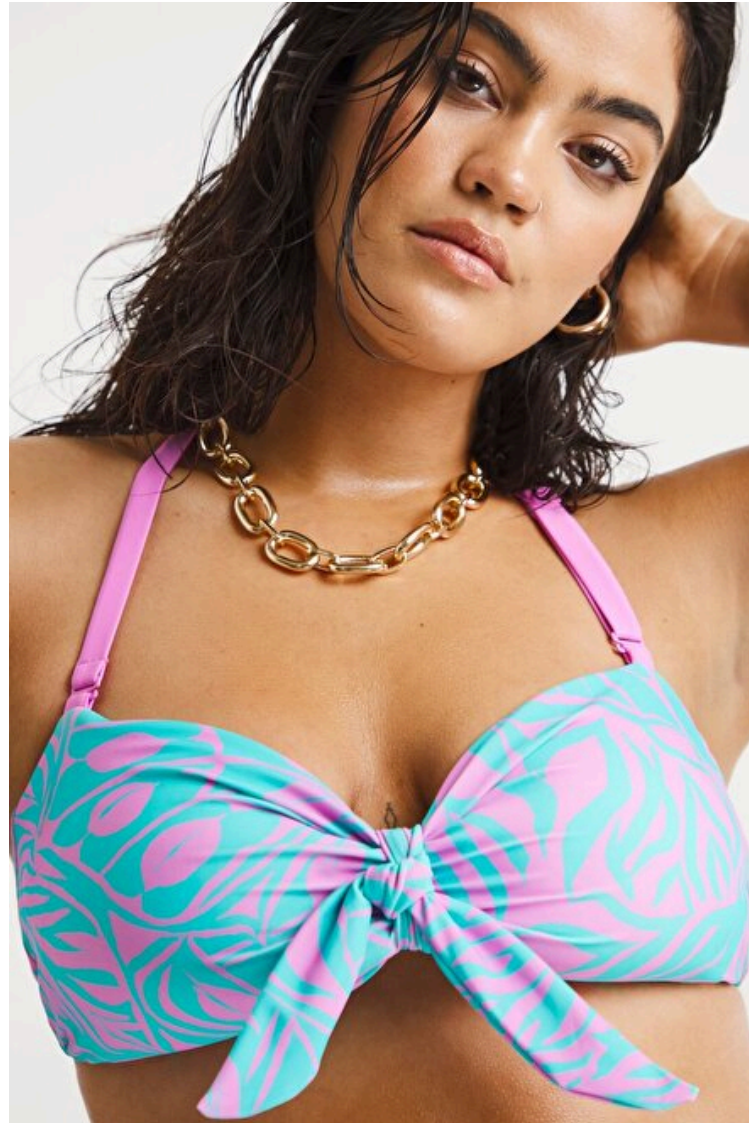

Bust 102cm / 40"

Waist 80cm / 31.5"

Hips 119cm / 47"

Shoes EU/US/UK 38.5 / 7.5 / 5

Eyes Brown

Hair Brown

Select

MODEL MANAGEMENT