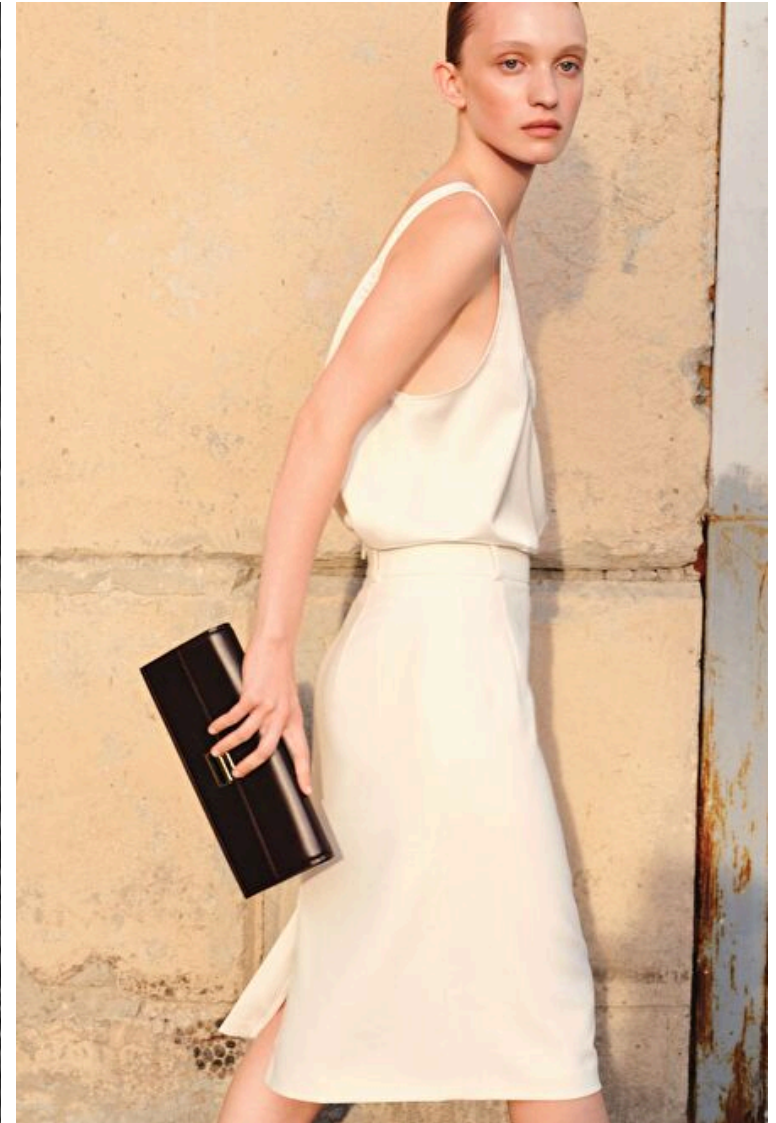

Select

MODEL MANAGEMENT

Grev Turegatan 18, Stockholm, 00000, Sweden, Sweden

Phone: 08-545 866 66 Email: info.stockholm@selectmodel.com Website: <https://www.selectmodel.com/>

Dasha Page

Height 174cm / 5' 8.5"

Bust 78cm / 30.5"

Waist 58cm / 23"

Hips 89cm / 35"

Shoes EU/US/UK 39 / 8 / 6

Eyes Blue green

Hair Light brown