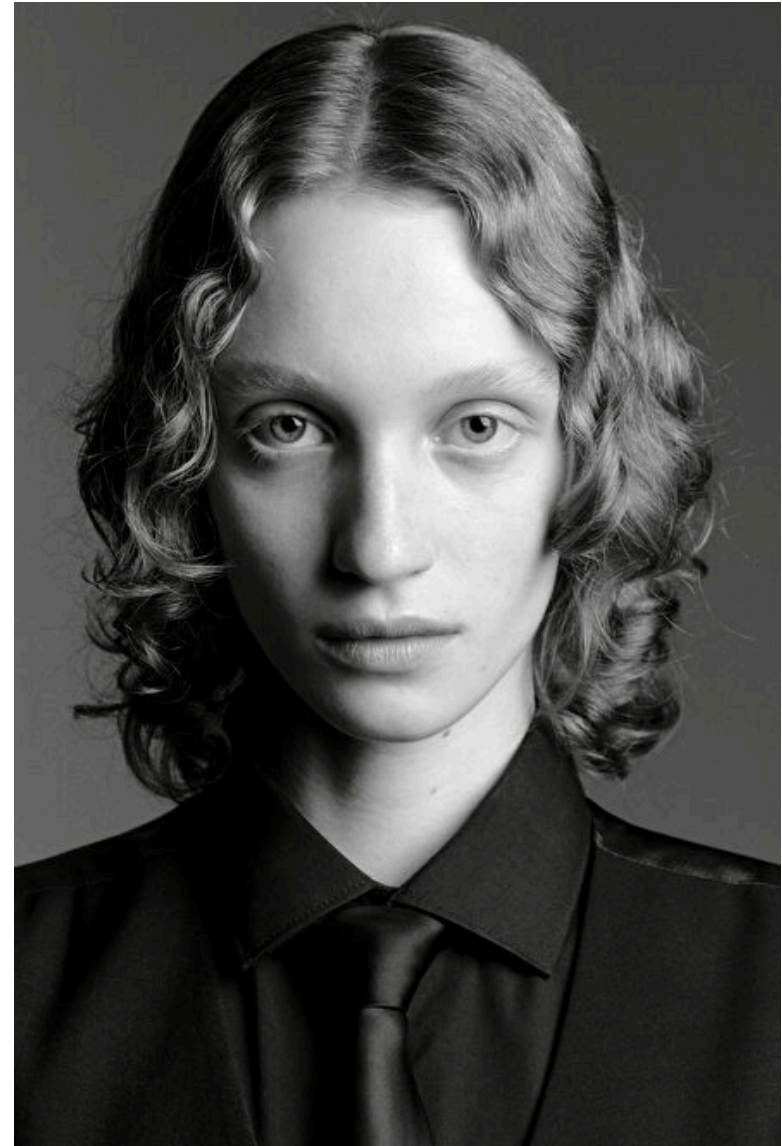

Dasha Page

Height 174cm / 5' 8.5"

Bust 78cm / 30.5"

Waist 58cm / 23"

Hips 89cm / 35"

Shoes EU/US/UK 39 / 8 / 6

Eyes Blue green

Hair Light brown