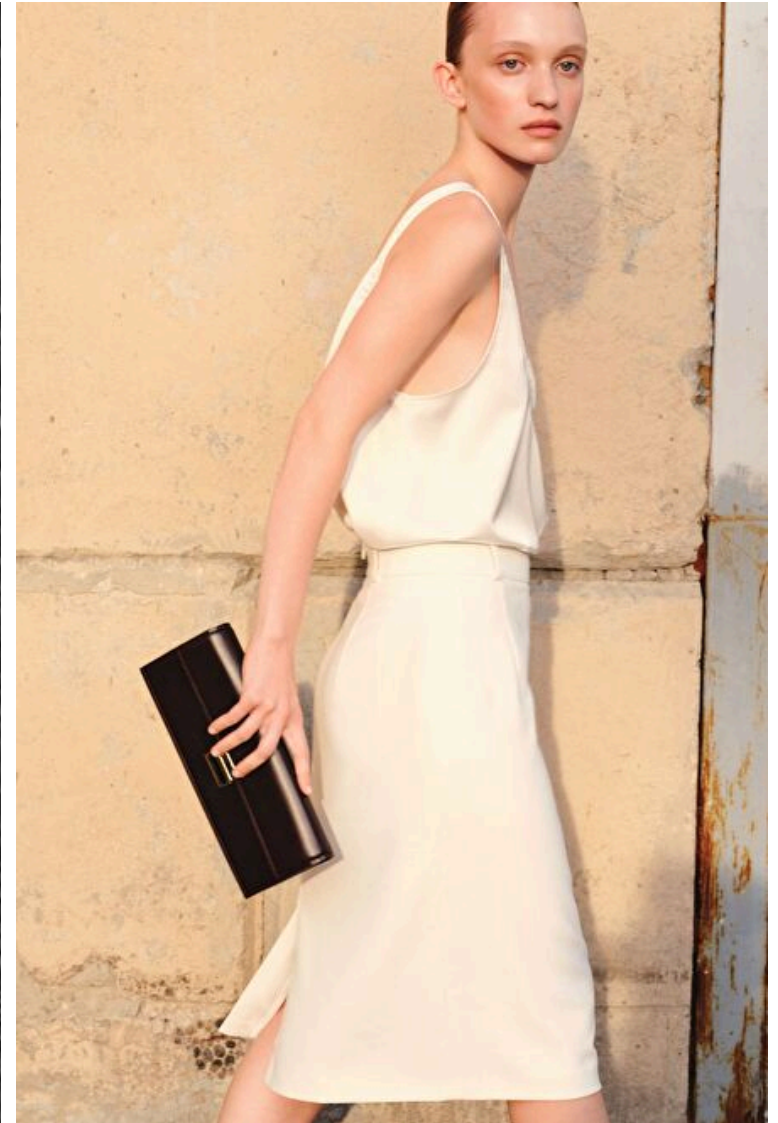

Select

MODEL MANAGEMENT

Grev Turegatan 18, Stockholm, 00000, Sweden, Sweden

Phone: 08-545 866 66 Email: info.stockholm@selectmodel.com Website: <https://www.selectmodel.com/>

Dasha Page

Height 174cm / 5' 8.5"

Bust 78cm / 30.5"

Waist 58cm / 23"

Hips 89cm / 35"

Shoes EU/US/UK 39 / 8 / 6

Eyes Blue green

Hair Light brown