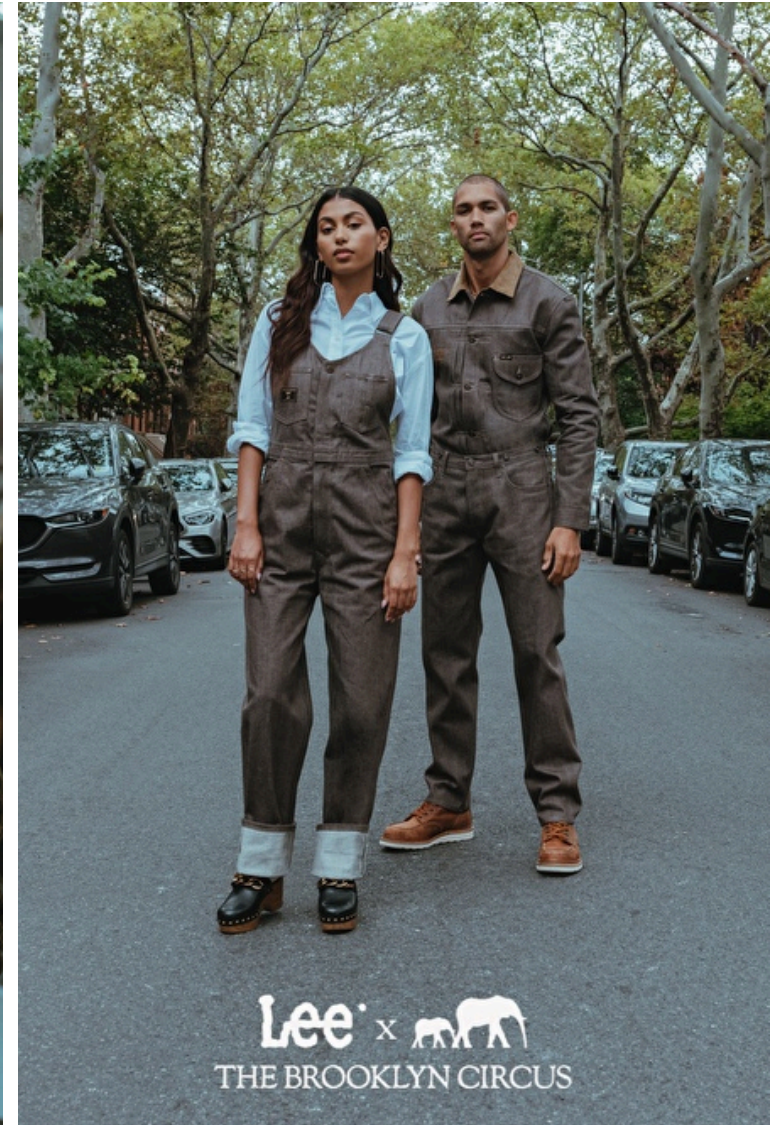

Select

MODEL MANAGEMENT

Grev Turegatan 18, Stockholm, 00000, Sweden, Sweden

Phone: 08-545 866 66 Email: info.stockholm@selectmodel.com Website: <https://www.selectmodel.com/>

Dave Lilja

Height 188cm / 6' 2.0"

Chest 96cm / 38"

Waist 85cm / 33.5"

Hips 99cm / 39"

Shoes EU/US/UK 43 / 10.5 / 9

Eyes Brown

Hair Brown

Suit size 48cm / 38"

Location Stockholm