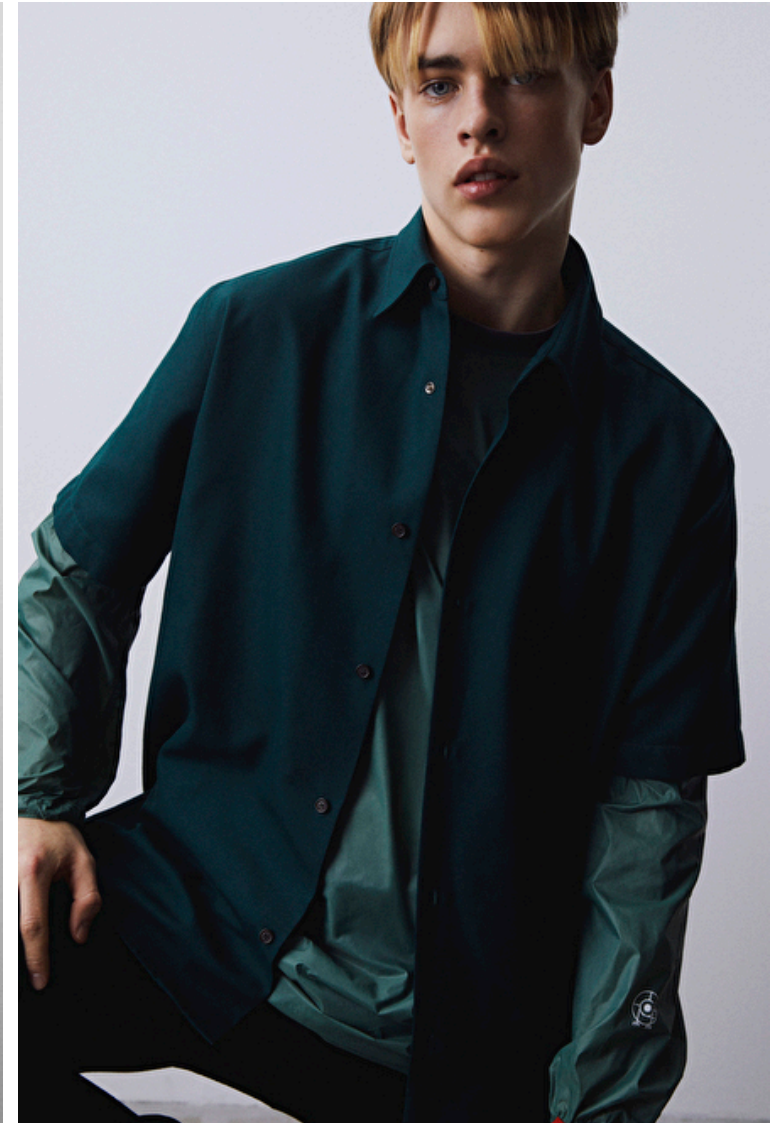

Chest 95cm / 37.5"

Waist 75cm / 29.5"

Hips 98cm / 38.5"

Shoes EU/US/UK 43 / 10.5 / 9

Eyes Blue

Hair Blond

Location Stockholm

Select