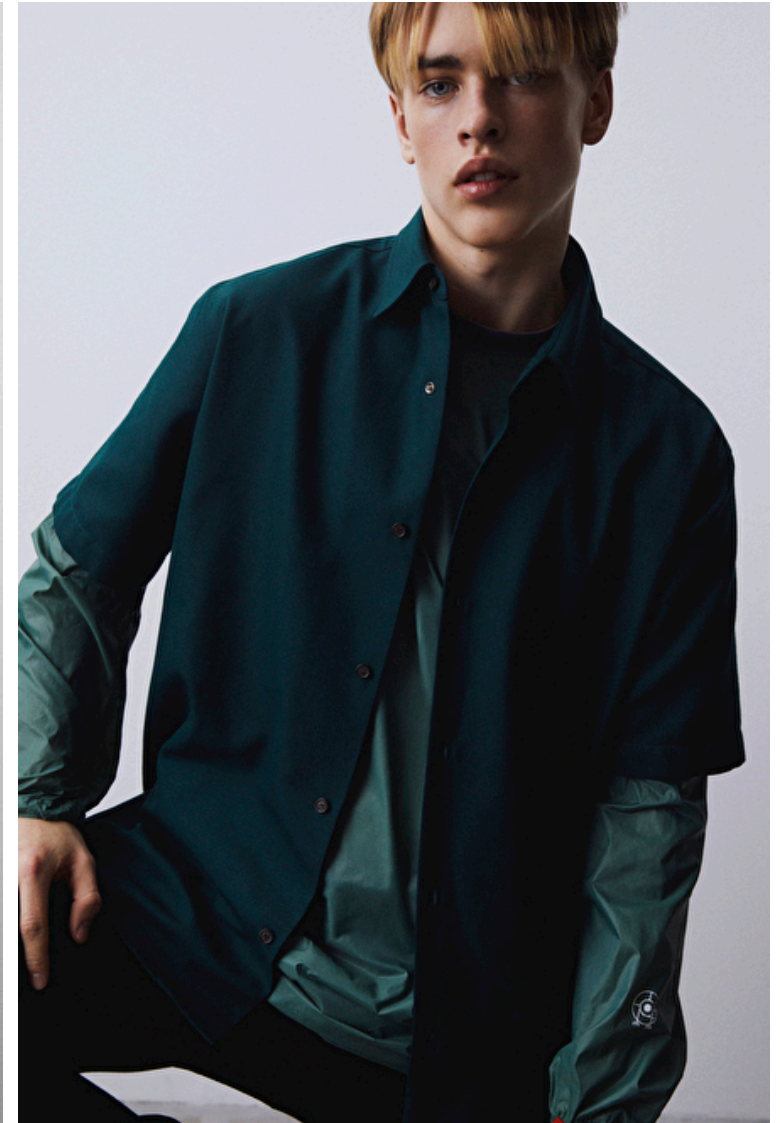

Select

MODEL MANAGEMENT

Grev Turegatan 18, Stockholm, 00000, Sweden, Sweden

Phone: 08-545 866 66 Email: info.stockholm@selectmodel.com Website: <https://www.selectmodel.com/>

David Hermelin

Height 189cm / 6' 2.5"

Chest 95cm / 37.5"

Waist 75cm / 29.5"

Hips 98cm / 38.5"

Shoes EU/US/UK 43 / 10.5 / 9

Eyes Blue

Hair Blond

Location Stockholm