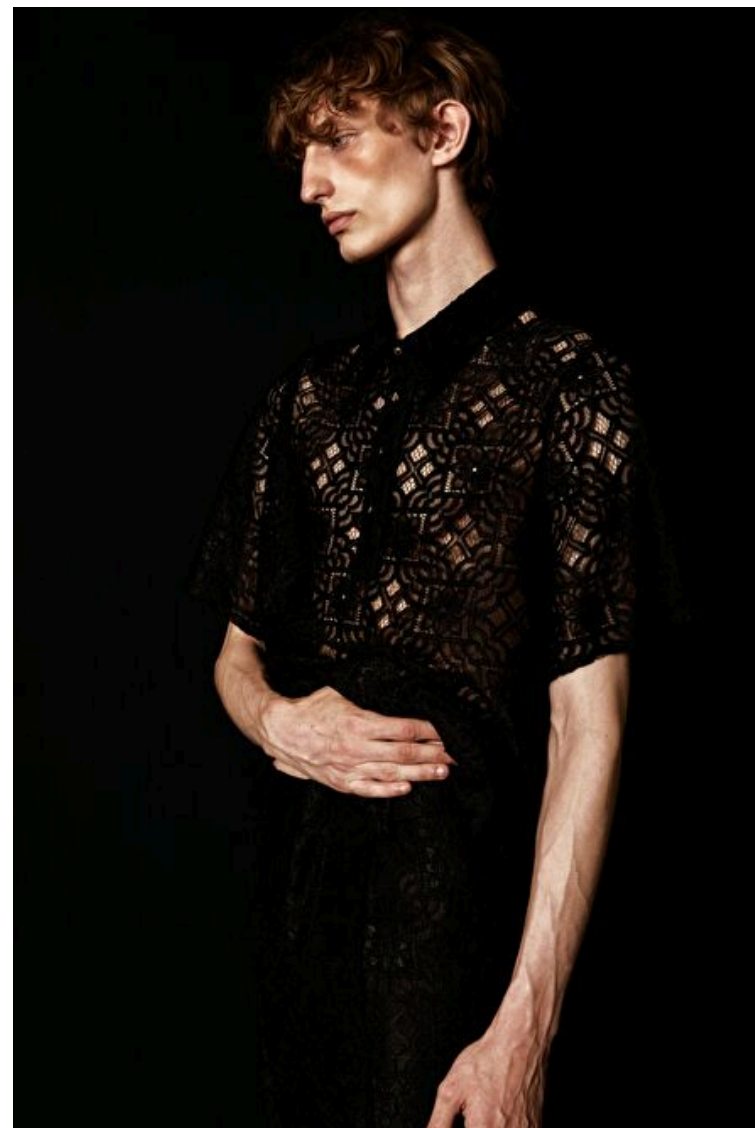

Declan

Height 188cm / 6' 2.0"

Chest 97cm / 38"

Waist 74cm / 29"

Hips 89cm / 35"

Shoes EU/US/UK 44.5 / 11.5 /
10

Eyes Blue

Hair Dark blond