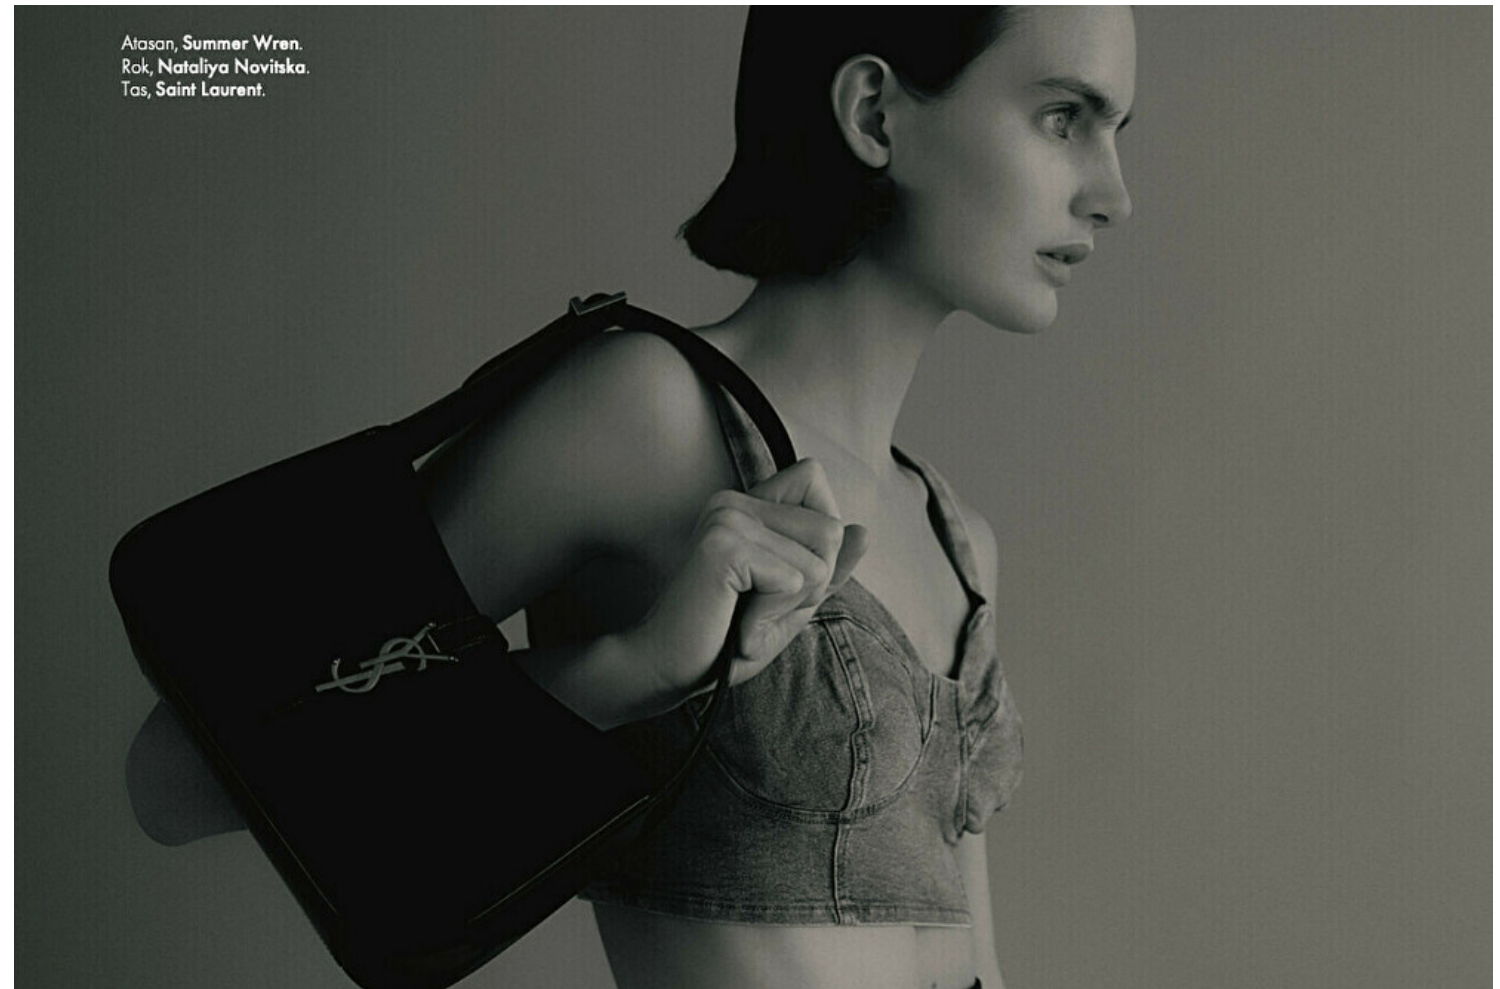

Select

MODEL MANAGEMENT

Grev Turegatan 18, Stockholm, 11446, Stockholm, Sweden

Phone: 08-545 866 66 Email: info.stockholm@selectmodel.com Website: <https://www.selectmodel.com/>

Delfina Morbelli

Height 173cm / 5' 8.0"

Bust 82cm / 32.5"

Waist 62cm / 24.5"

Hips 89cm / 35"

Shoes EU/US/UK 39 / 8 / 6

Eyes Blue

Hair Brown

Location Europe