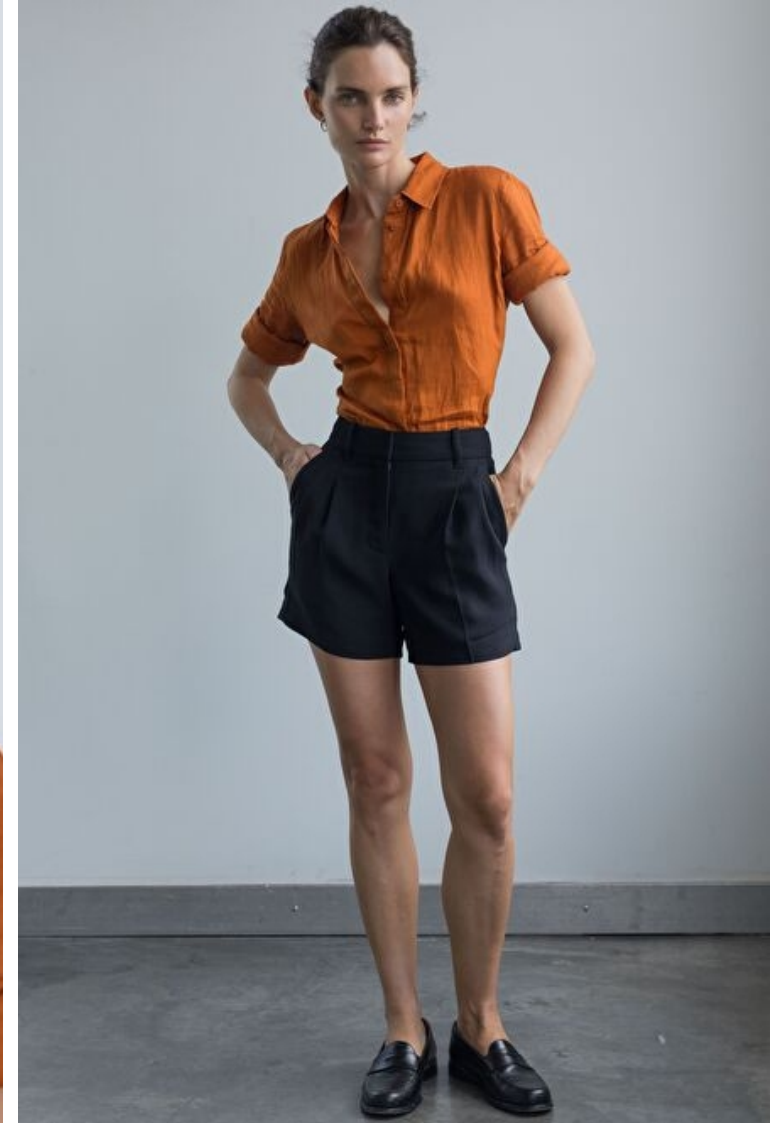

Delfina Morbelli

Height 173cm / 5' 8.0"

Bust 82cm / 32.5"

Waist 62cm / 24.5"

Hips 89cm / 35"

Shoes EU/US/UK 39 / 8 / 6

Eyes Blue

Hair Brown

Location Europe