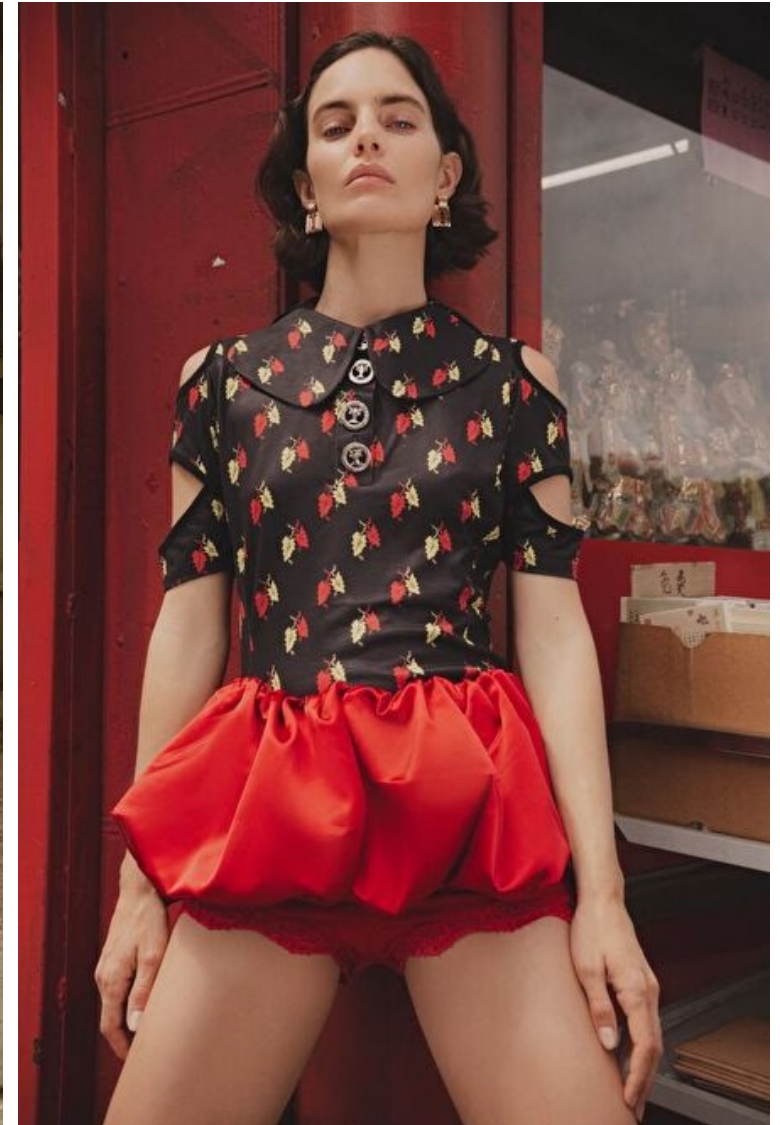

Delfina Morbelli

Height 173cm / 5' 8.0"

Bust 82cm / 32.5"

Waist 62cm / 24.5"

Hips 89cm / 35"

Shoes EU/US/UK 39 / 8 / 6

Eyes Blue

Hair Brown

Location Europe