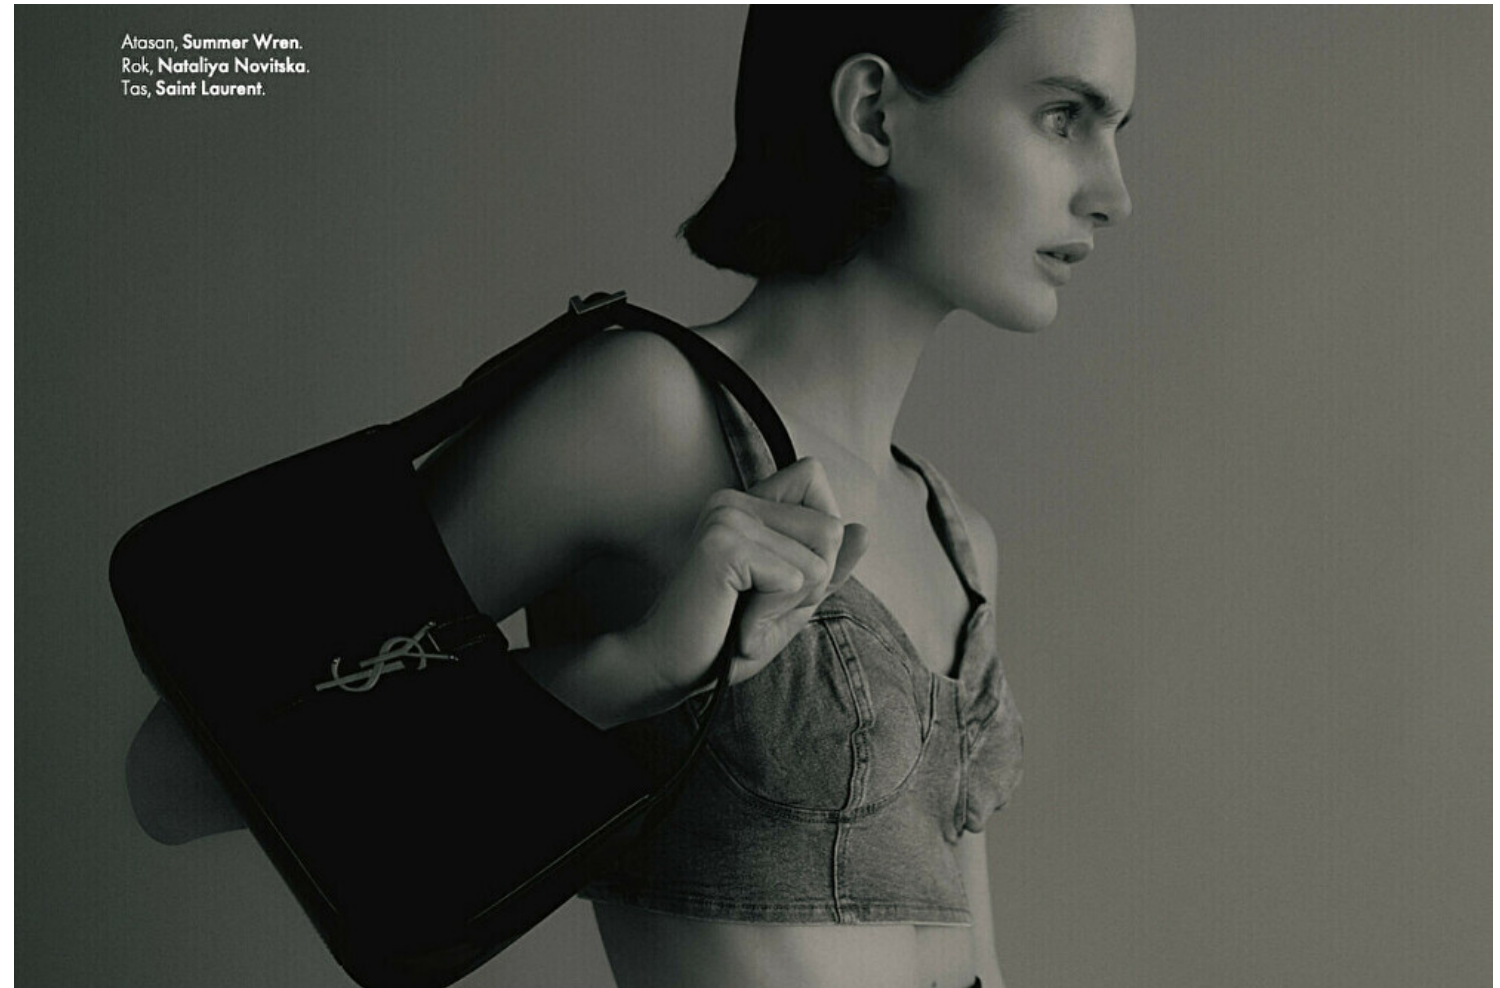

Bust 82cm / 32.5"

Waist 62cm / 24.5"

Hips 89cm / 35"

Shoes EU/US/UK 39 / 8 / 6

Eyes Blue

Hair Brown

Location Europe

Select