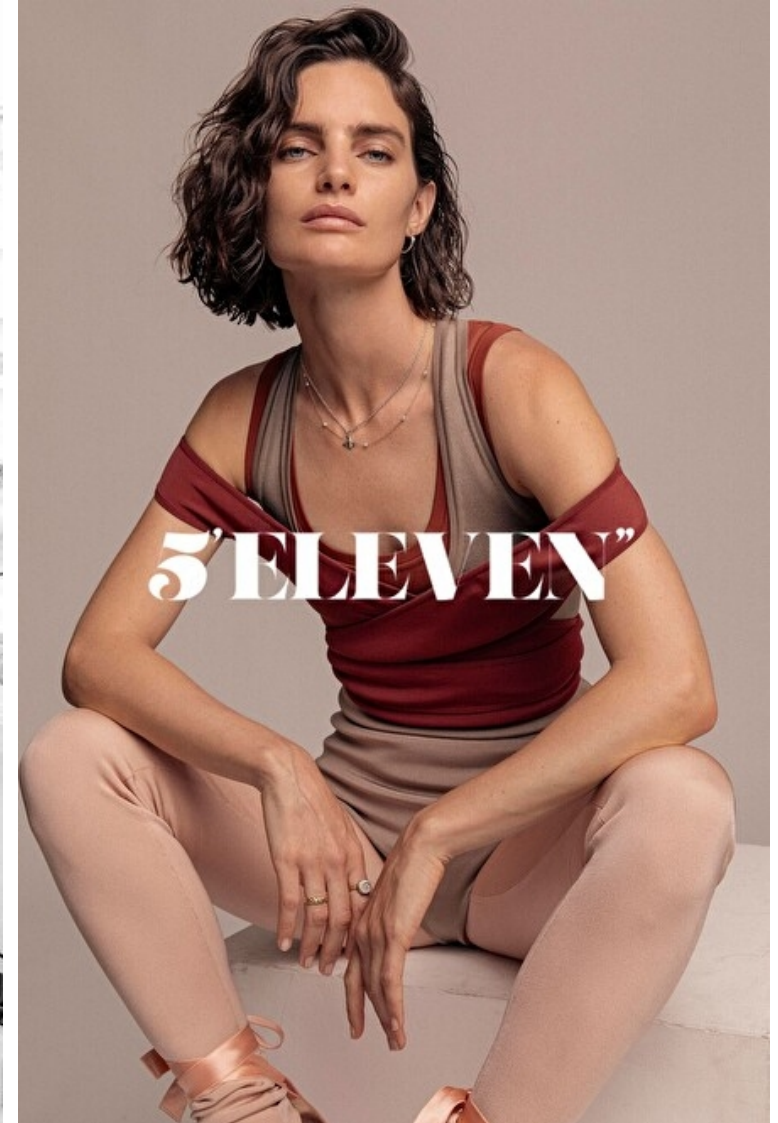

Select

MODEL MANAGEMENT

Grev Turegatan 18, Stockholm, 11446, Stockholm, Sweden

Phone: 08-545 866 66 Email: info.stockholm@selectmodel.com Website: <https://www.selectmodel.com/>

Delfina Morbelli

Height 173cm / 5' 8.0"

Bust 82cm / 32.5"

Waist 62cm / 24.5"

Hips 89cm / 35"

Shoes EU/US/UK 39 / 8 / 6

Eyes Blue

Hair Brown

Location Europe