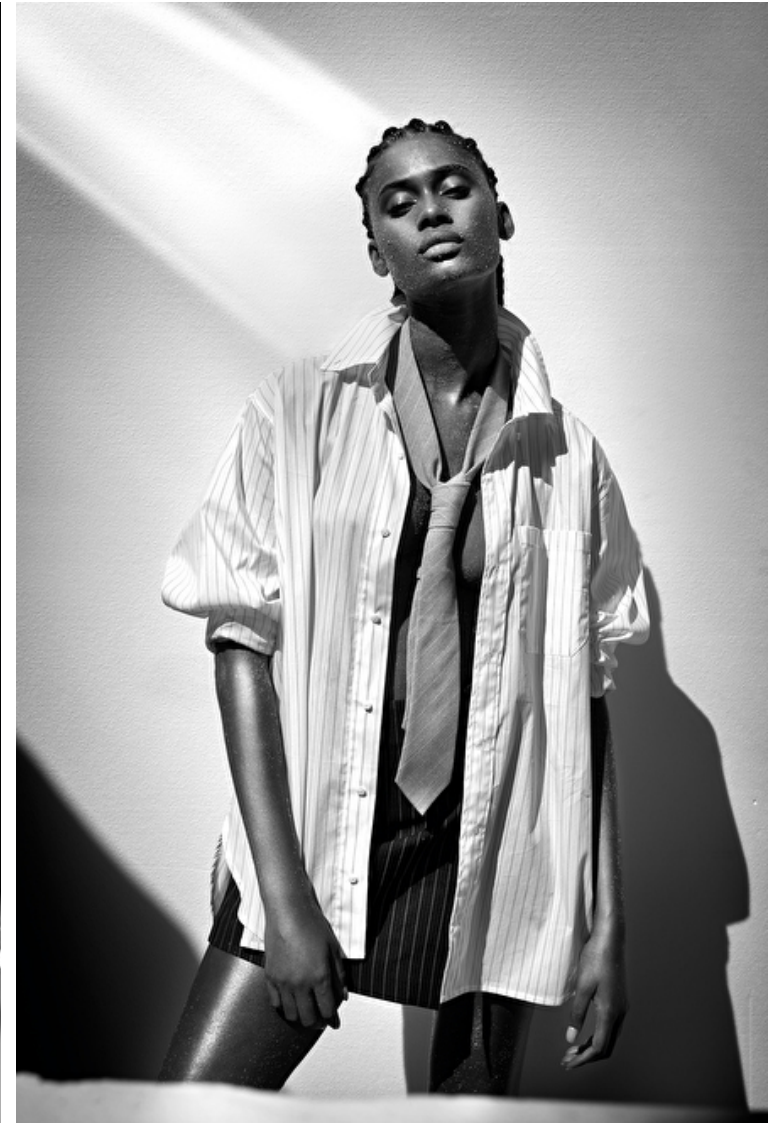

Height 172cm / 5' 7.5"

Bust 80cm / 31.5"

Waist 59cm / 23"

Hips 90cm / 35.5"

Shoes EU/US/UK 37 / 6.5 / 4

Eyes Brown

Hair Dark brown

Select