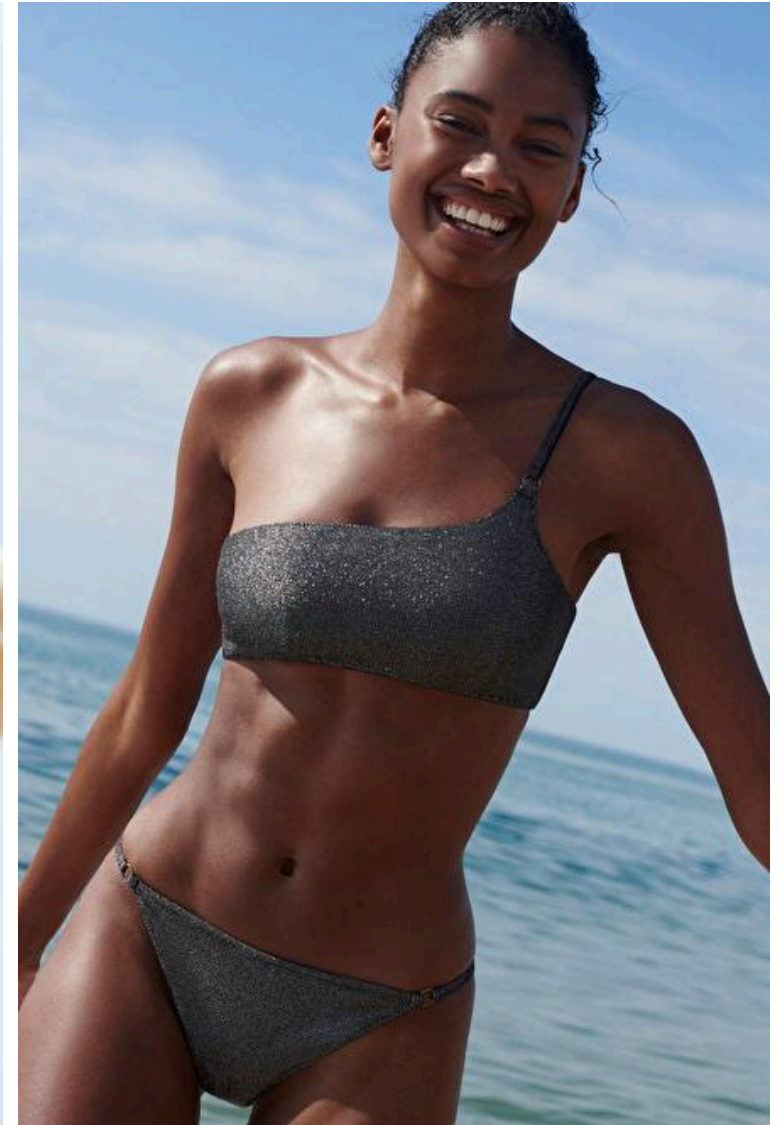

Select

MODEL MANAGEMENT

Grev Turegatan 18, Stockholm, 00000, Sweden, Sweden

Phone: 08-545 866 66 Email: info.stockholm@selectmodel.com Website: <https://www.selectmodel.com/>

Delmi Vieira

Height 172cm / 5' 7.5"

Bust 80cm / 31.5"

Waist 59cm / 23"

Hips 90cm / 35.5"

Shoes EU/US/UK 37 / 6.5 / 4

Eyes Brown

Hair Dark brown