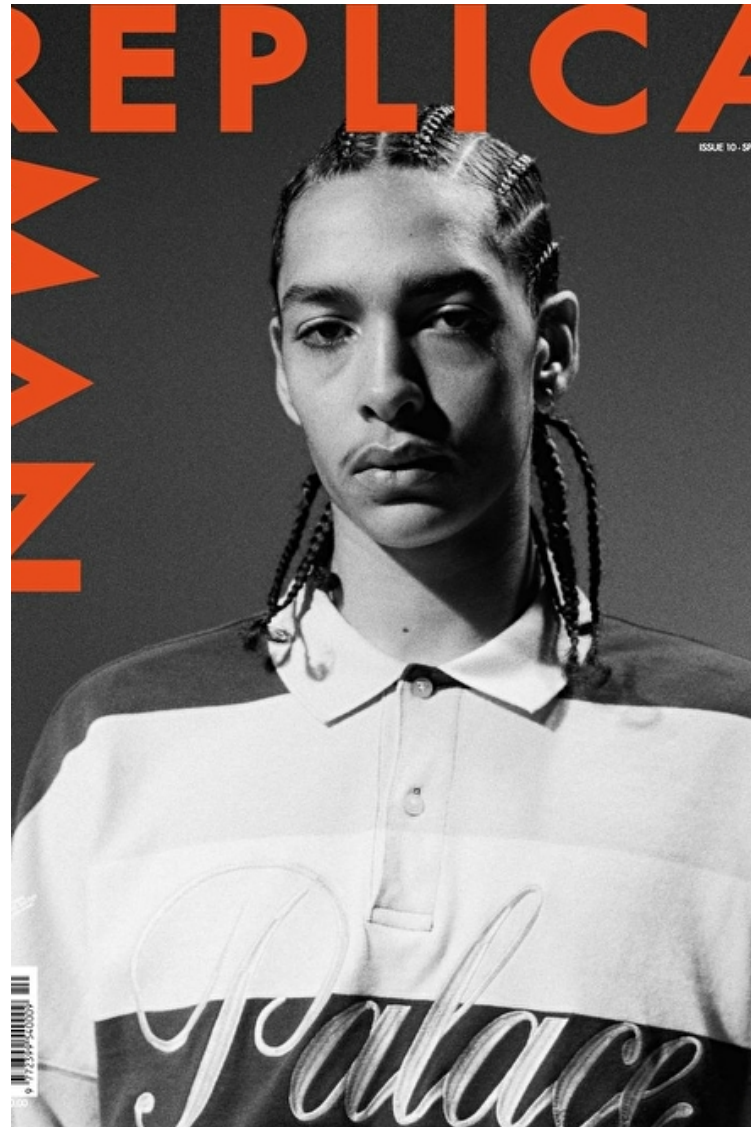

Devante Kearney

Height 185cm / 6' 1.0"

Chest 89cm / 35"

Waist 77cm / 30.5"

Hips 99cm / 39"

Shoes EU/US/UK 42.5 / 10 / 8.5

Eyes Brown

Hair Dark brown