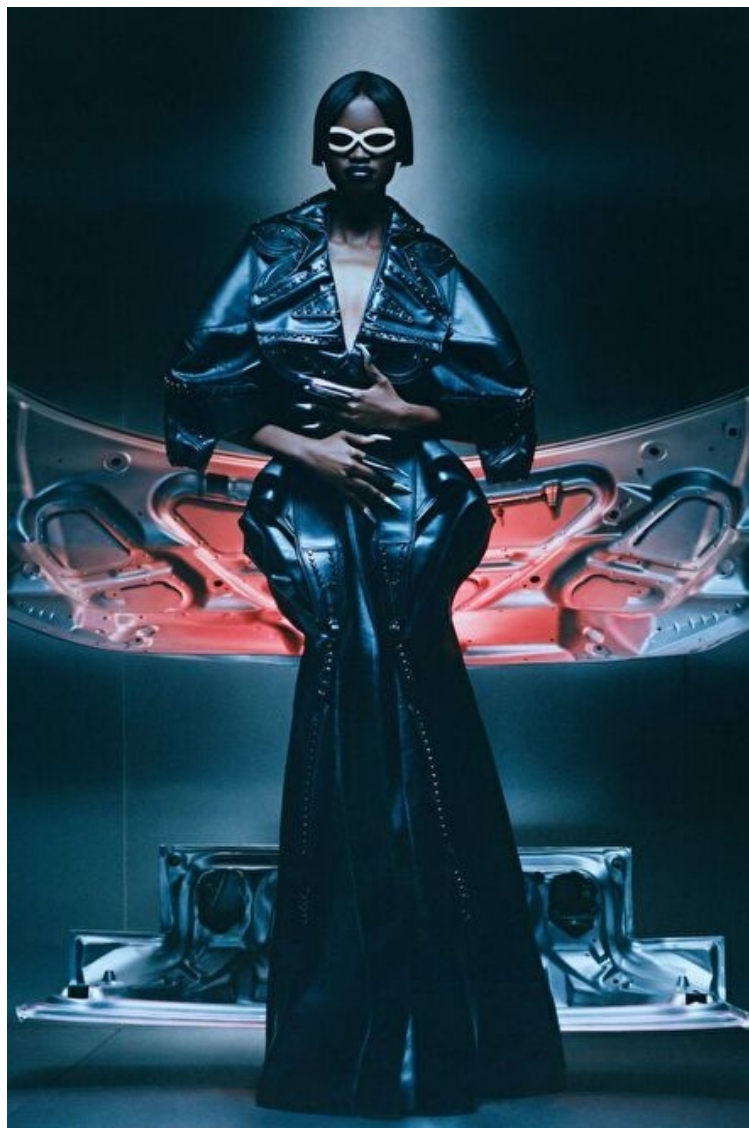

Height 179cm / 5' 10.5"

Bust 74cm / 29"

Waist 56cm / 22"

Hips 86cm / 34"

Shoes EU/US/UK 39 / 8 / 6

Eyes Brown

Hair Dark brown

Select