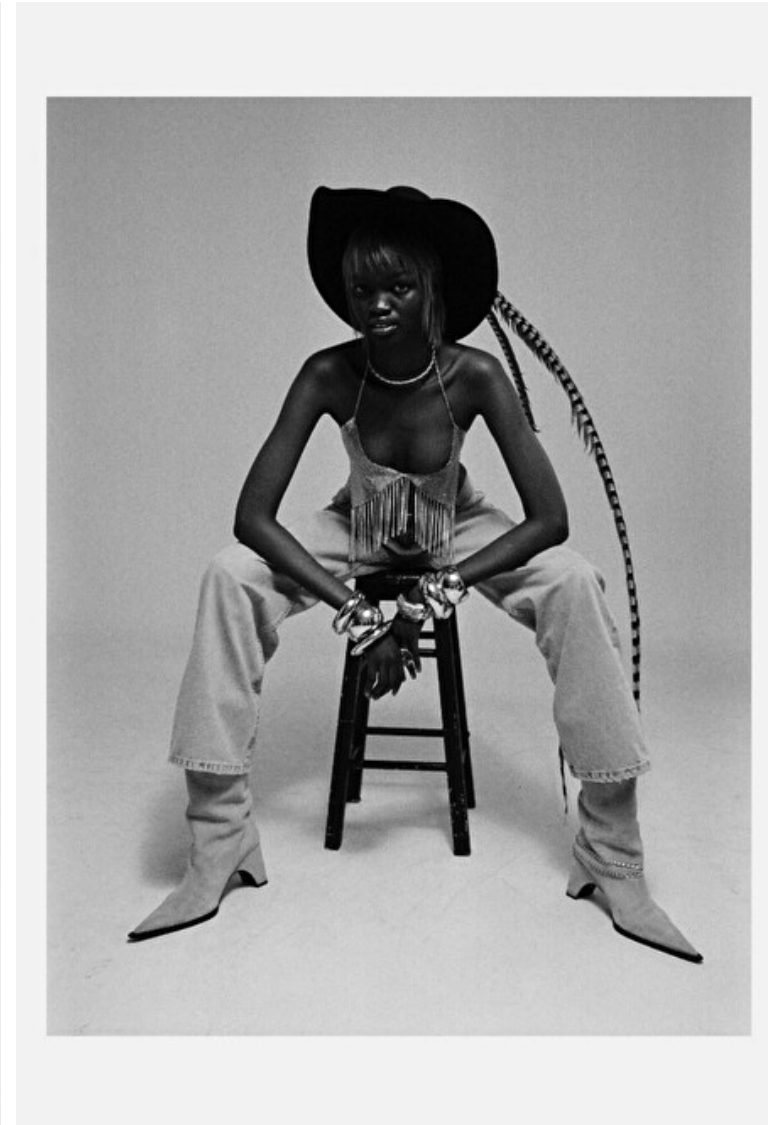

Select

MODEL MANAGEMENT

Grev Turegatan 18, Stockholm, 11446, Stockholm, Sweden

Phone: 08-545 866 66 Email: info.stockholm@selectmodel.com Website: <https://www.selectmodel.com/>

Diana Achan

Height 179cm / 5' 10.5"

Bust 74cm / 29"

Waist 56cm / 22"

Hips 86cm / 34"

Shoes EU/US/UK 39 / 8 / 6

Eyes Brown

Hair Dark brown