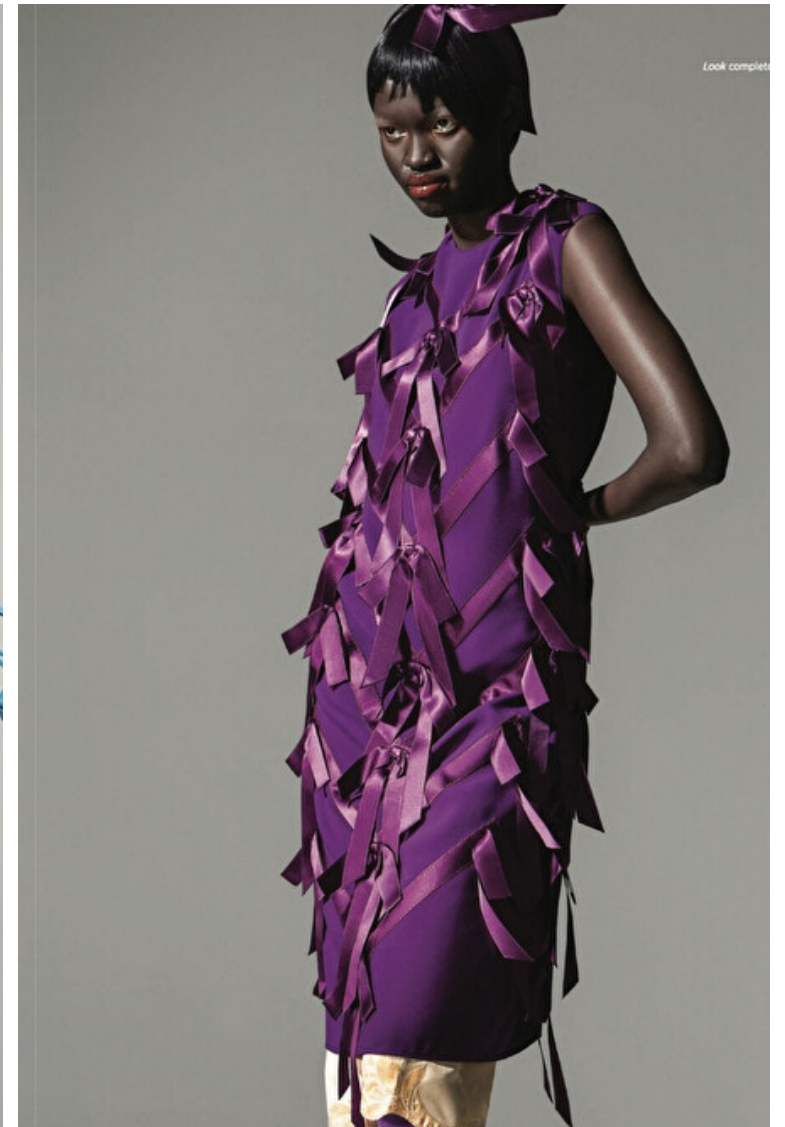

Waist 56cm / 22"

Hips 86cm / 34"

Shoes EU/US/UK 39 / 8 / 6

Eyes Brown

Hair Dark brown

Select

MODEL MANAGEMENT

Grev Turegatan 18, Stockholm, 11446, Stockholm, Sweden