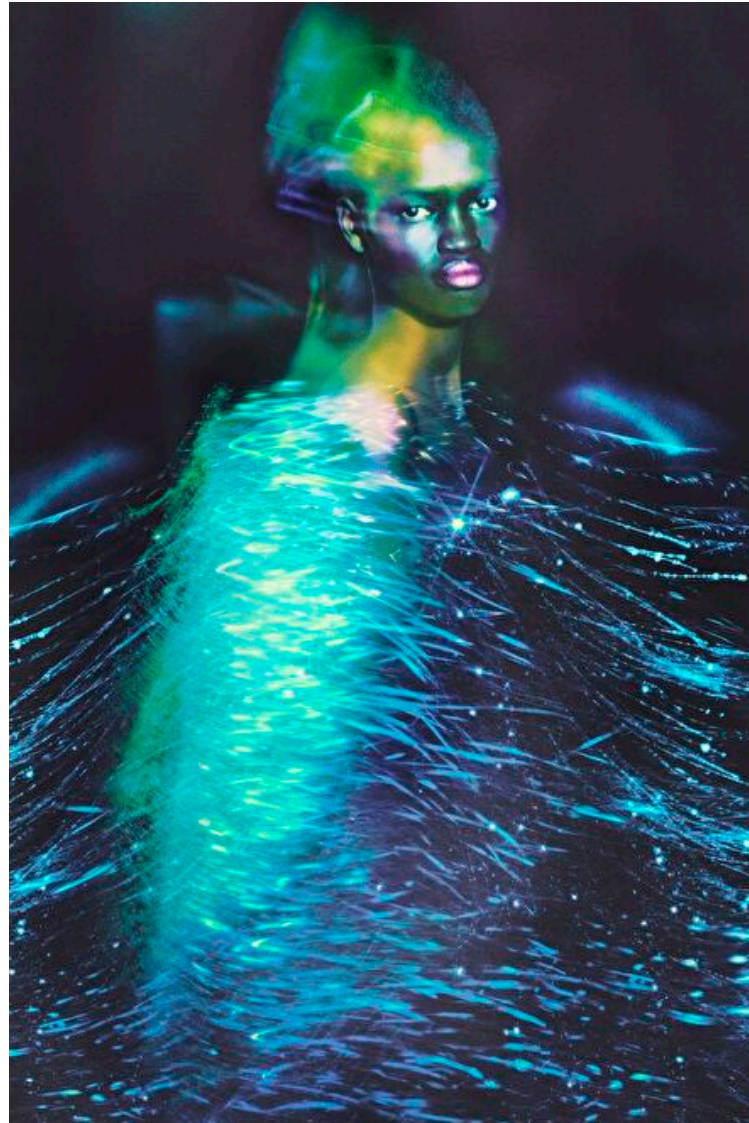

Diana Achan

Height 179cm / 5' 10.5"

Bust 74cm / 29"

Waist 56cm / 22"

Hips 86cm / 34"

Shoes EU/US/UK 39 / 8 / 6

Eyes Brown

Hair Dark brown