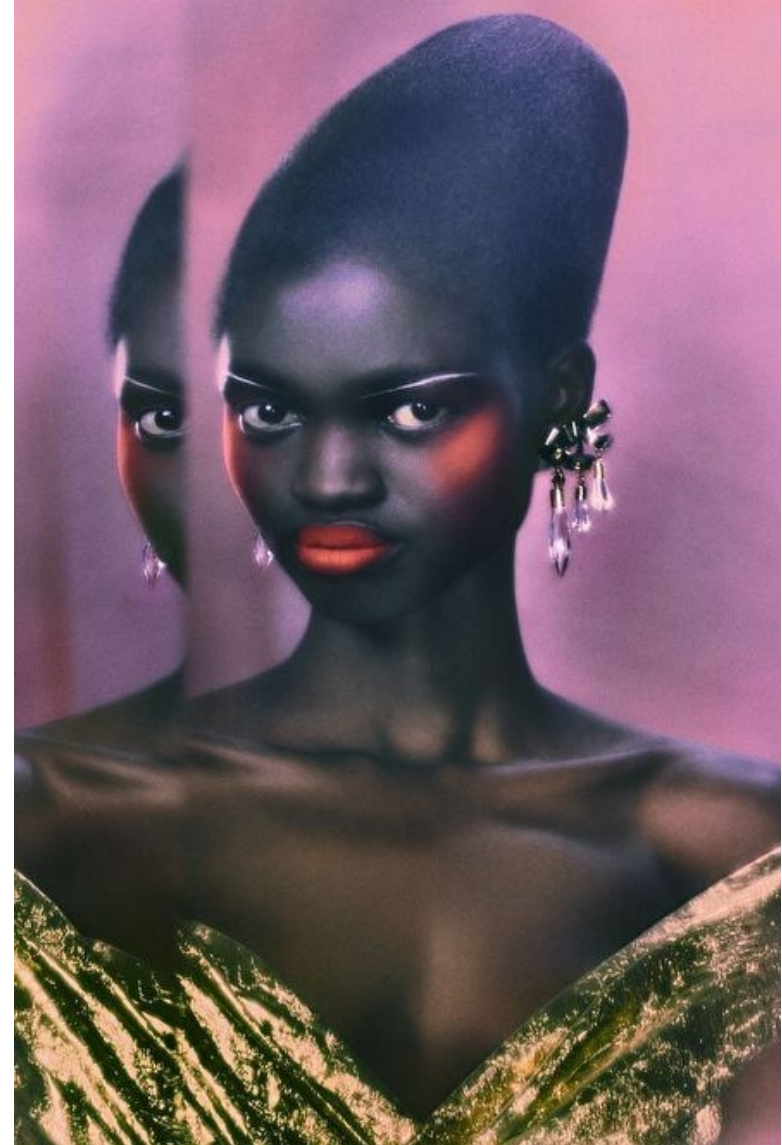

Diana Achan

Height 179cm / 5' 10.5"

Bust 74cm / 29"

Waist 56cm / 22"

Hips 86cm / 34"

Shoes EU/US/UK 39 / 8 / 6

Eyes Brown

Hair Dark brown