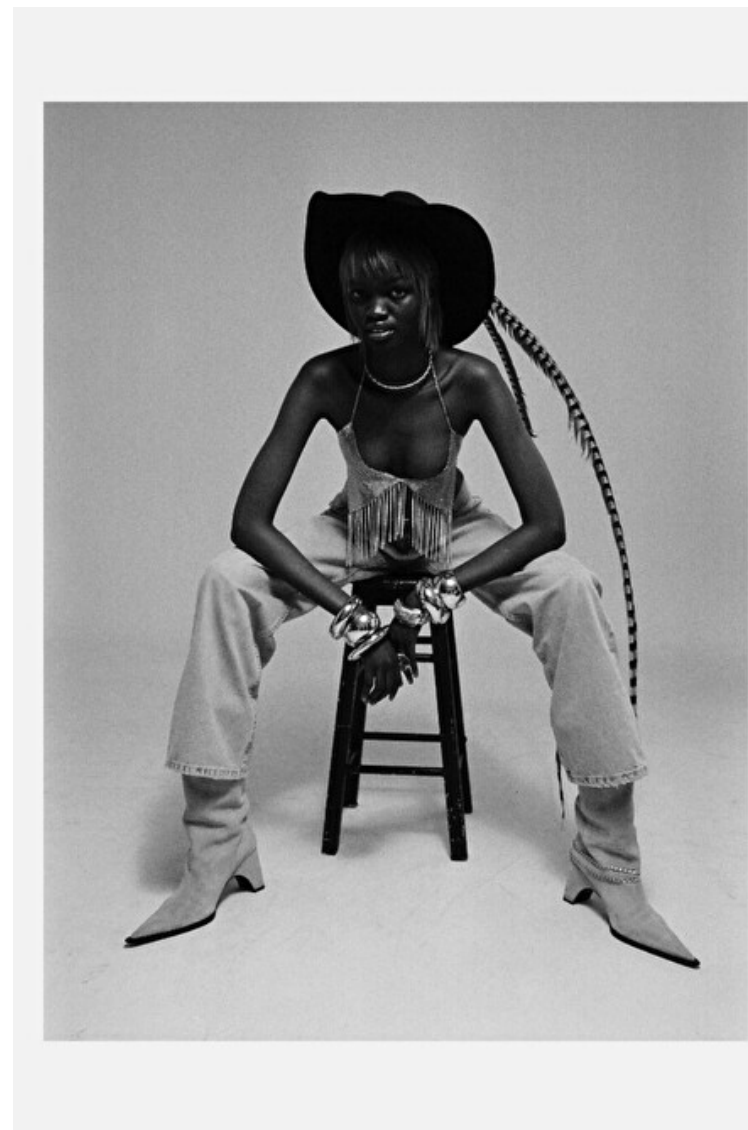

Diana Achan

Height 179cm / 5' 10.5"

Bust 74cm / 29"

Waist 56cm / 22"

Hips 86cm / 34"

Shoes EU/US/UK 39 / 8 / 6

Eyes Brown

Hair Dark brown