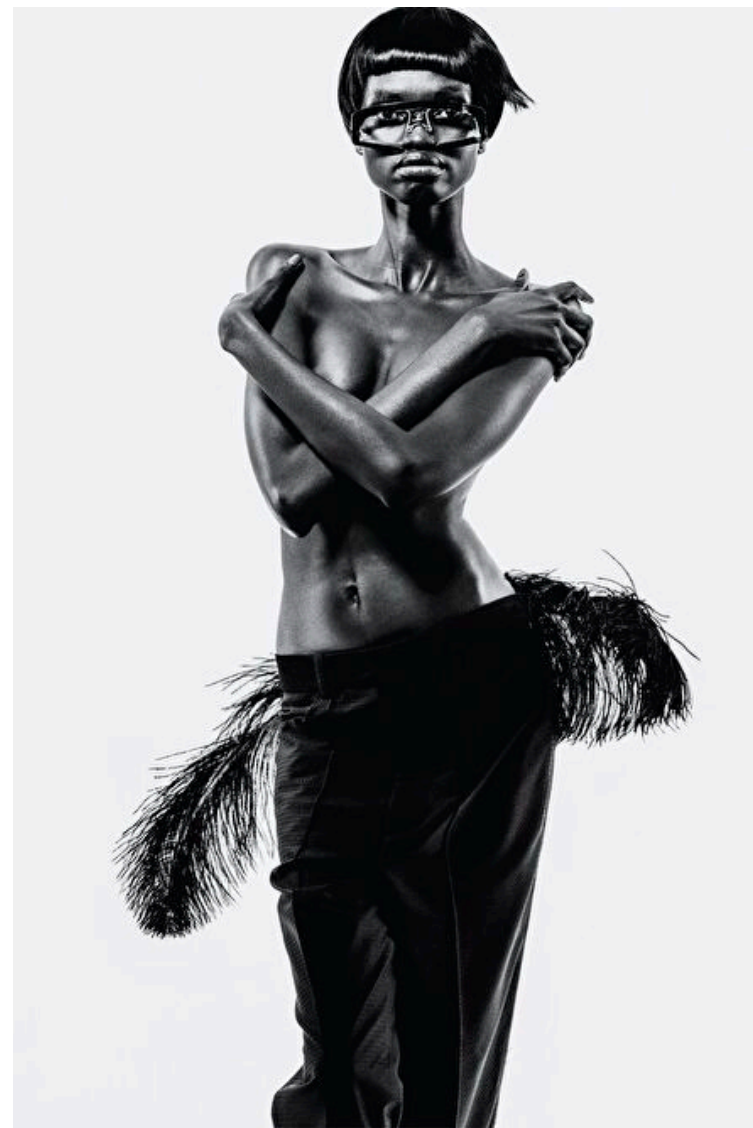

Diana Achan

Height 179cm / 5' 10.5"

Bust 74cm / 29"

Waist 56cm / 22"

Hips 86cm / 34"

Shoes EU/US/UK 39 / 8 / 6

Eyes Brown

Hair Dark brown