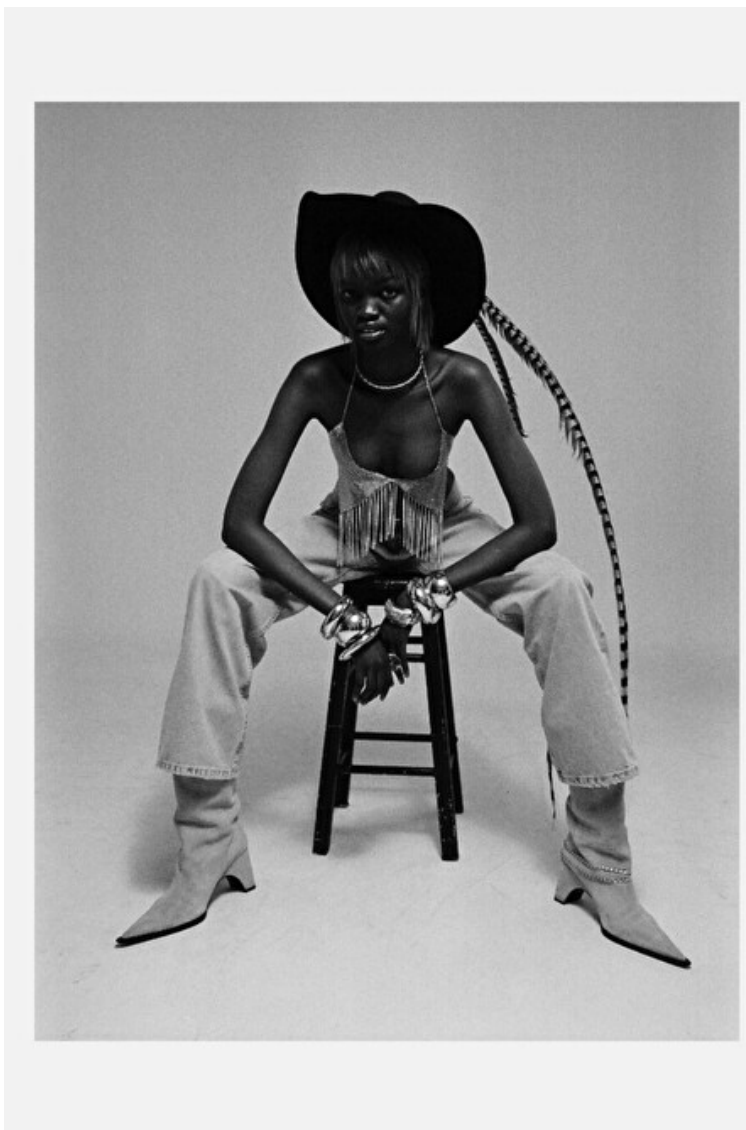

Diana Achan

Height 179cm / 5' 10.5"

Bust 74cm / 29"

Waist 56cm / 22"

Hips 86cm / 34"

Shoes EU/US/UK 39 / 8 / 6

Eyes Brown

Hair Dark brown