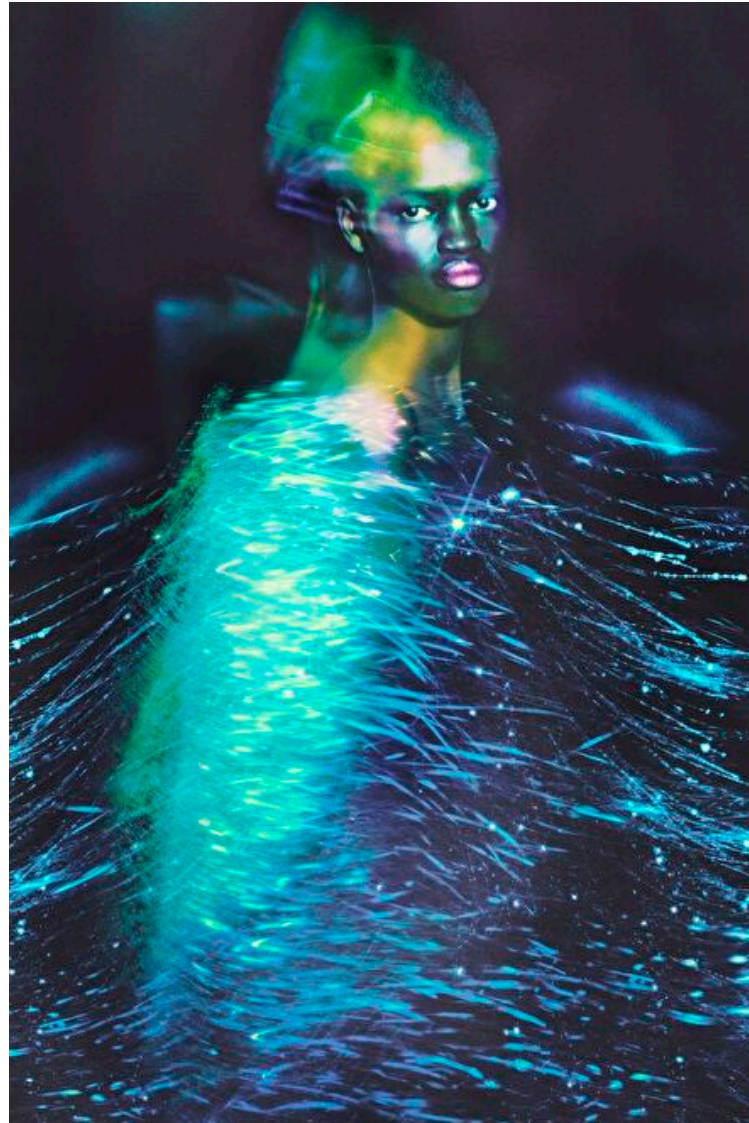

Select

MODEL MANAGEMENT

Grev Turegatan 18, Stockholm, 00000, Sweden, Sweden

Phone: 08-545 866 66 Email: info.stockholm@selectmodel.com Website: <https://www.selectmodel.com/>

Diana Achan

Height 179cm / 5' 10.5"

Bust 74cm / 29"

Waist 56cm / 22"

Hips 86cm / 34"

Shoes EU/US/UK 39 / 8 / 6

Eyes Brown

Hair Dark brown