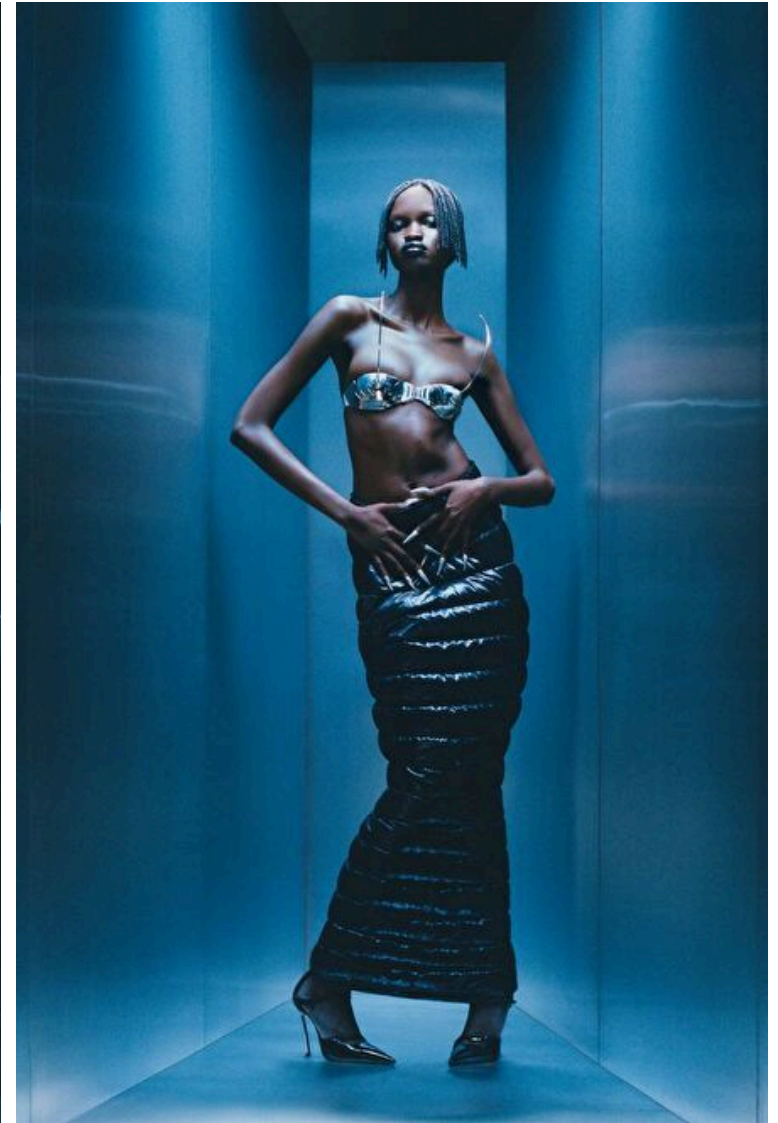

Bust 74cm / 29"

Waist 56cm / 22"

Hips 86cm / 34"

Shoes EU/US/UK 39 / 8 / 6

Eyes Brown

Hair Dark brown

Select

MODEL MANAGEMENT