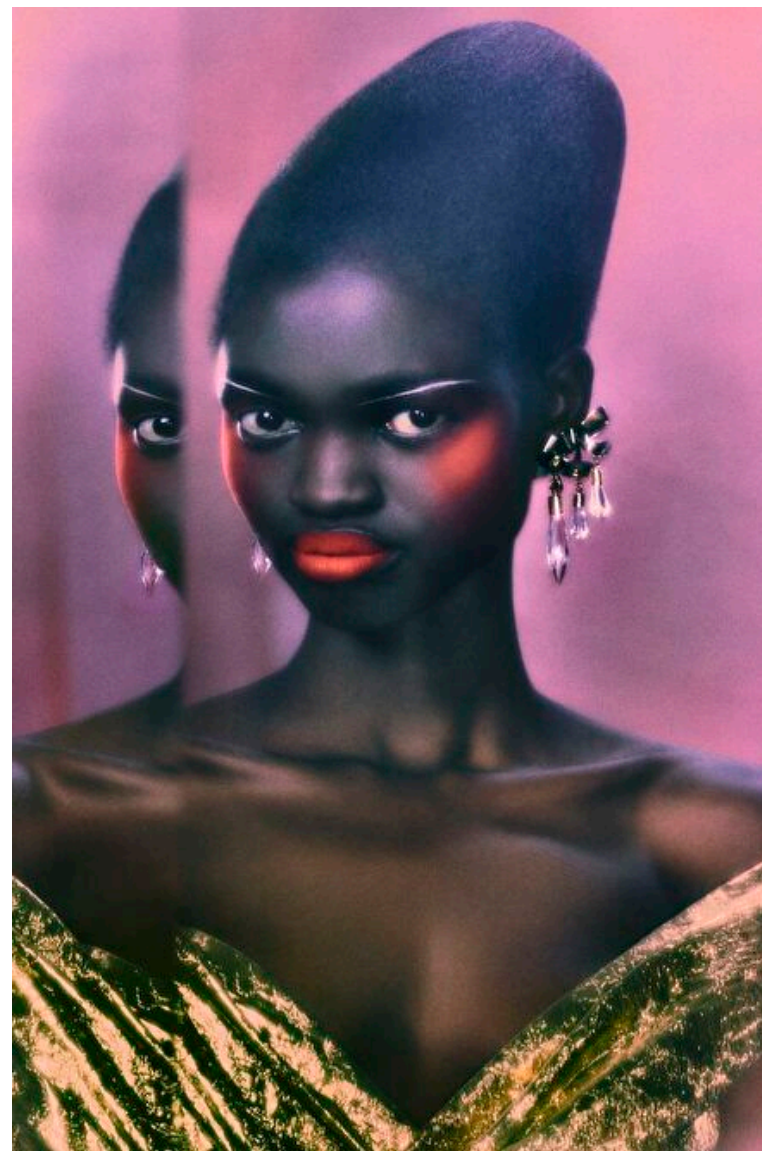

Diana Achan

Height 179cm / 5' 10.5"

Bust 74cm / 29"

Waist 56cm / 22"

Hips 86cm / 34"

Shoes EU/US/UK 39 / 8 / 6

Eyes Brown

Hair Dark brown