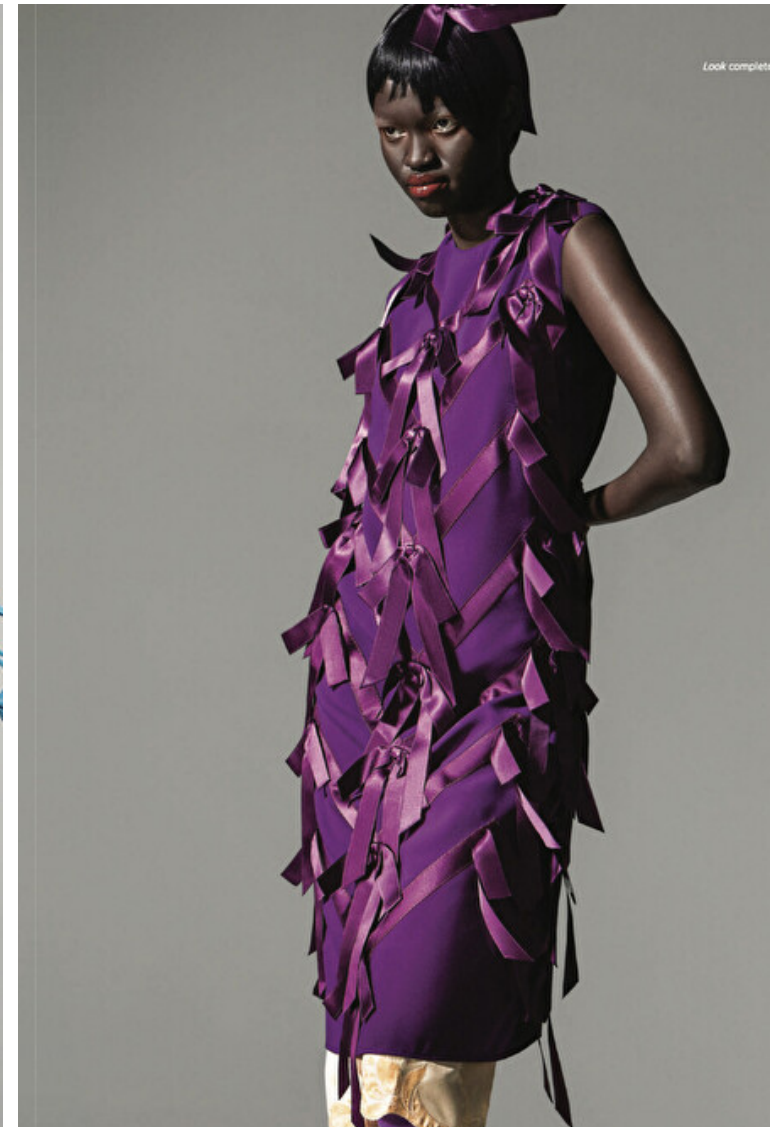

Select

MODEL MANAGEMENT

Grev Turegatan 18, Stockholm, 00000, Sweden, Sweden

Phone: 08-545 866 66 Email: info.stockholm@selectmodel.com Website: <https://www.selectmodel.com/>

Diana Achan

Height 179cm / 5' 10.5"

Bust 74cm / 29"

Waist 56cm / 22"

Hips 86cm / 34"

Shoes EU/US/UK 39 / 8 / 6

Eyes Brown

Hair Dark brown