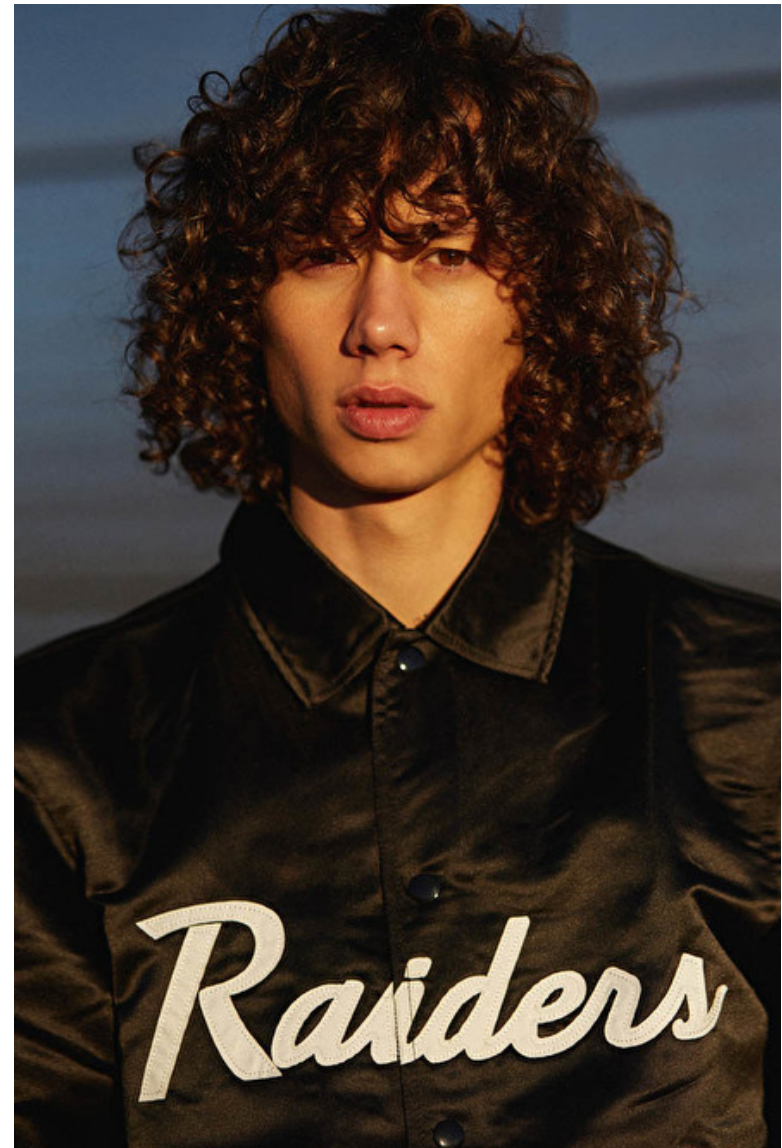

Diogo Guerreiro

Height 187cm / 6' 1.5"

Chest 92cm / 36"

Waist 68cm / 27"

Hips 88cm / 34.5"

Shoes EU/US/UK 44 / 11 / 9.5

Eyes Brown

Hair Dark brown