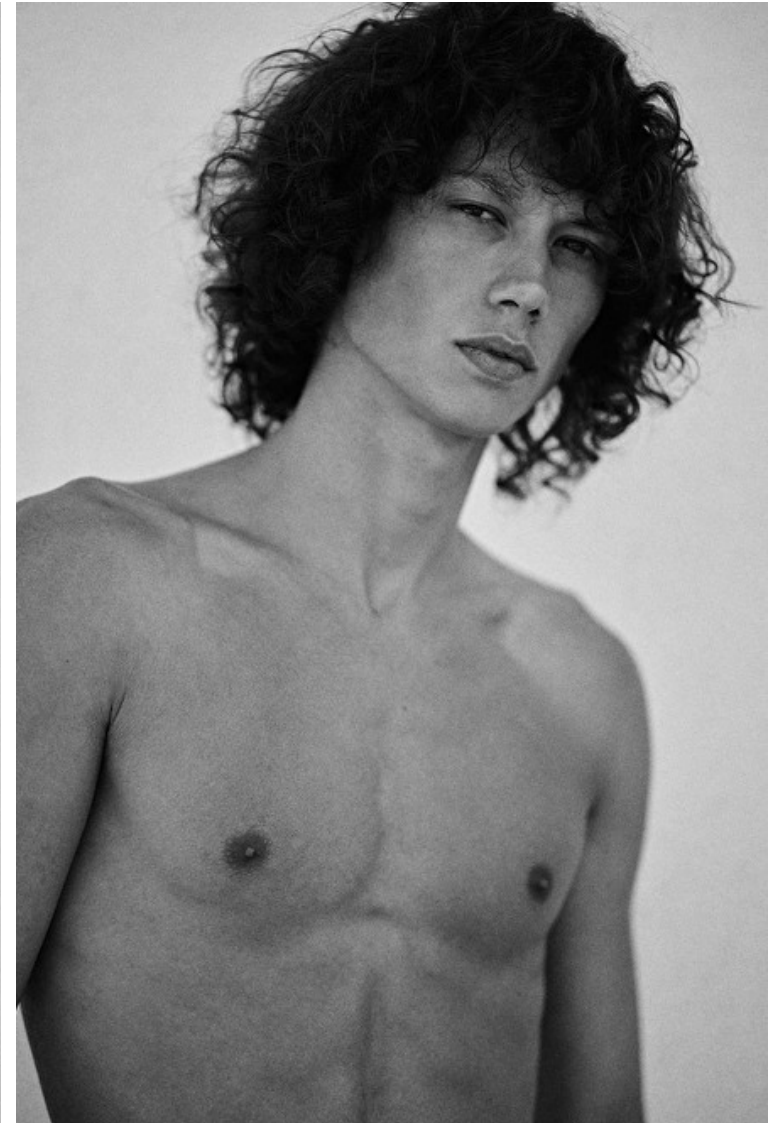

## Diogo Guerreiro

Height 187cm / 6' 1.5"

Chest 92cm / 36"

Waist 68cm / 27"

Hips 88cm / 34.5"

Shoes EU/US/UK 44 / 11 / 9.5

Eyes Brown

Hair Dark brown