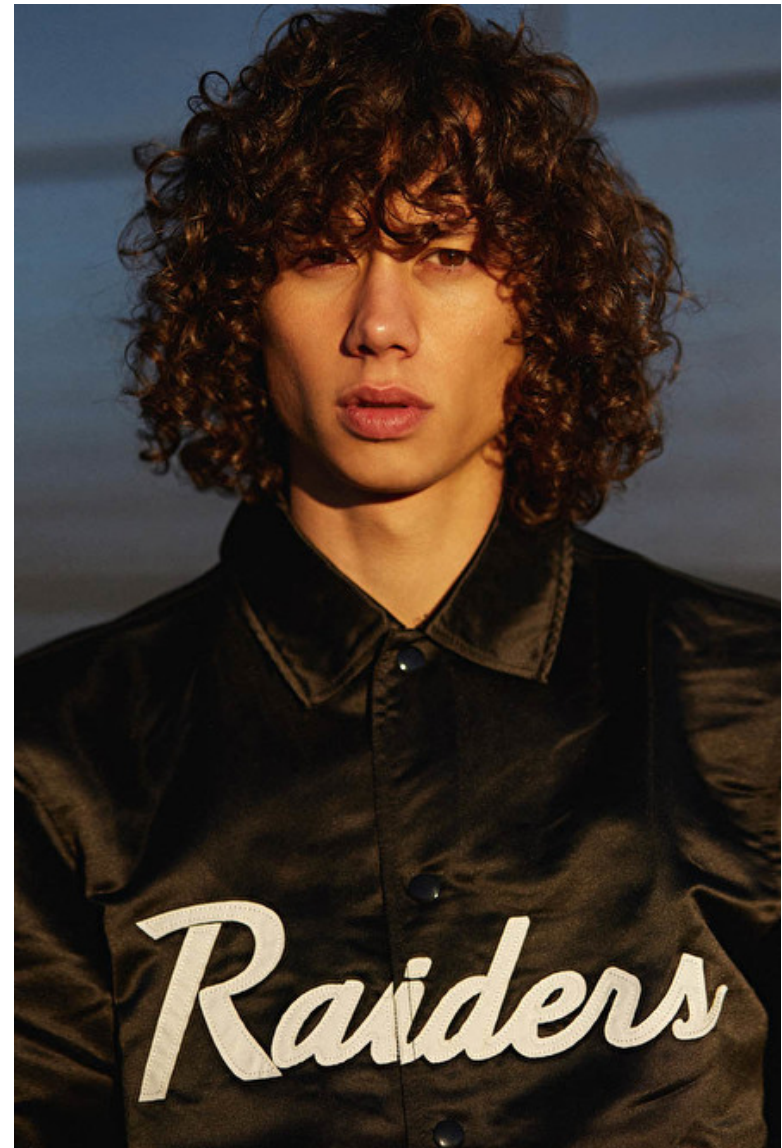

## Diogo Guerreiro

Height 187cm / 6' 1.5"

Chest 92cm / 36"

Waist 68cm / 27"

Hips 88cm / 34.5"

Shoes EU/US/UK 44 / 11 / 9.5

Eyes Brown

Hair Dark brown