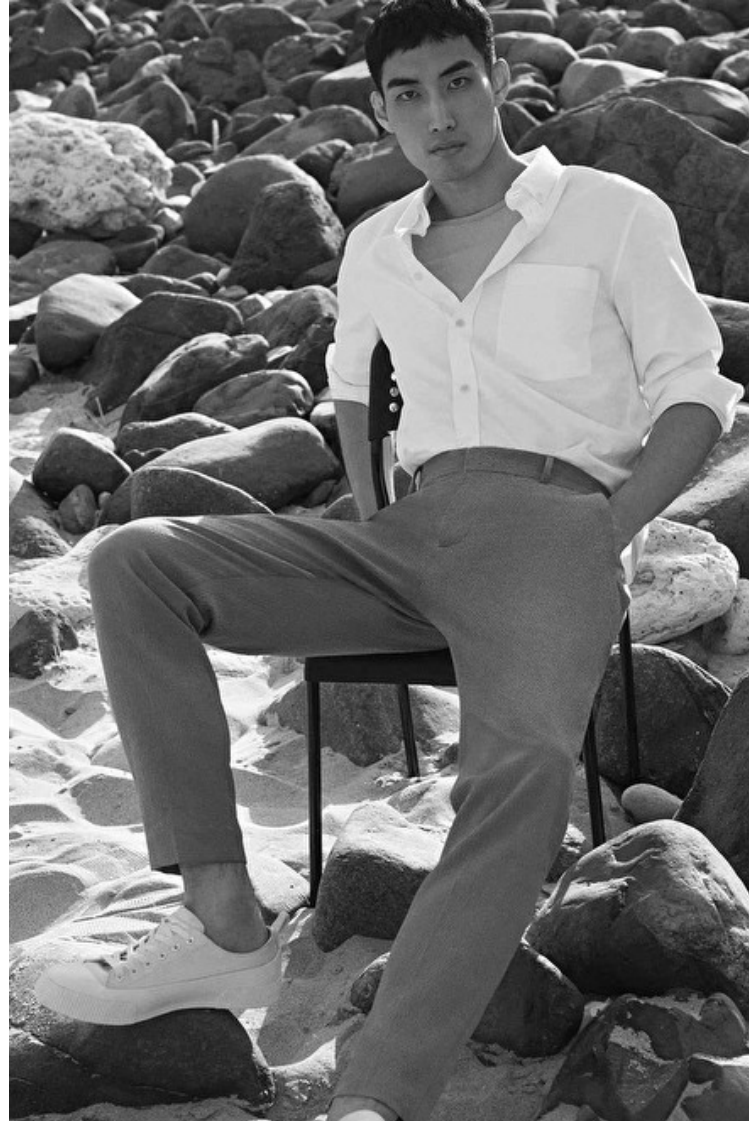

Select

MODEL MANAGEMENT

Grev Turegatan 18, Stockholm, 00000, Sweden, Sweden

Phone: 08-545 866 66 Email: info.stockholm@selectmodel.com Website: <https://www.selectmodel.com/>

DO BYUNG WOOK

Height 186cm / 6' 1.0"

Chest 89cm / 35"

Waist 72cm / 28.5"

Hips 88cm / 34.5"

Shoes EU/US/UK 43.5 / 10.5 / 9

Eyes Brown

Hair Black

Suit size 48cm / 38"

Location Europe