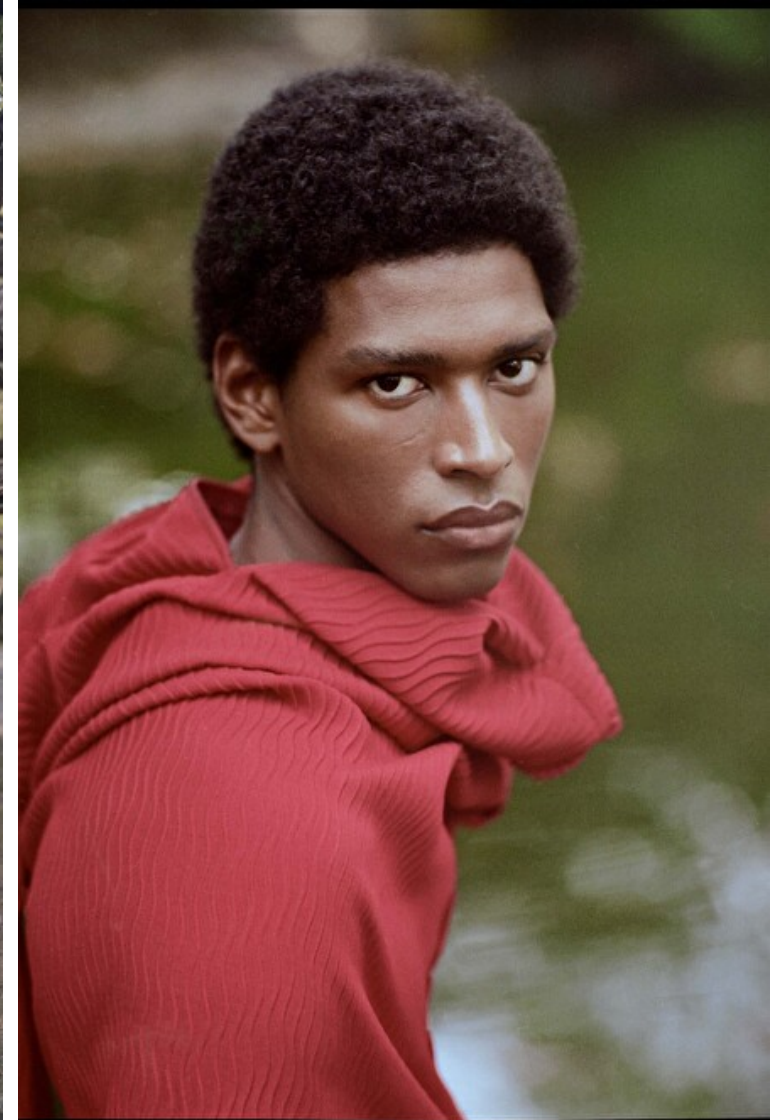

Size EU/US 48 / 18

Chest 92cm / 36"

Waist 72cm / 28.5"

Hips 94cm / 37"

Shoes EU/US/UK 42 / 9.5 / 8

Eyes Hazel

Hair Black

Select