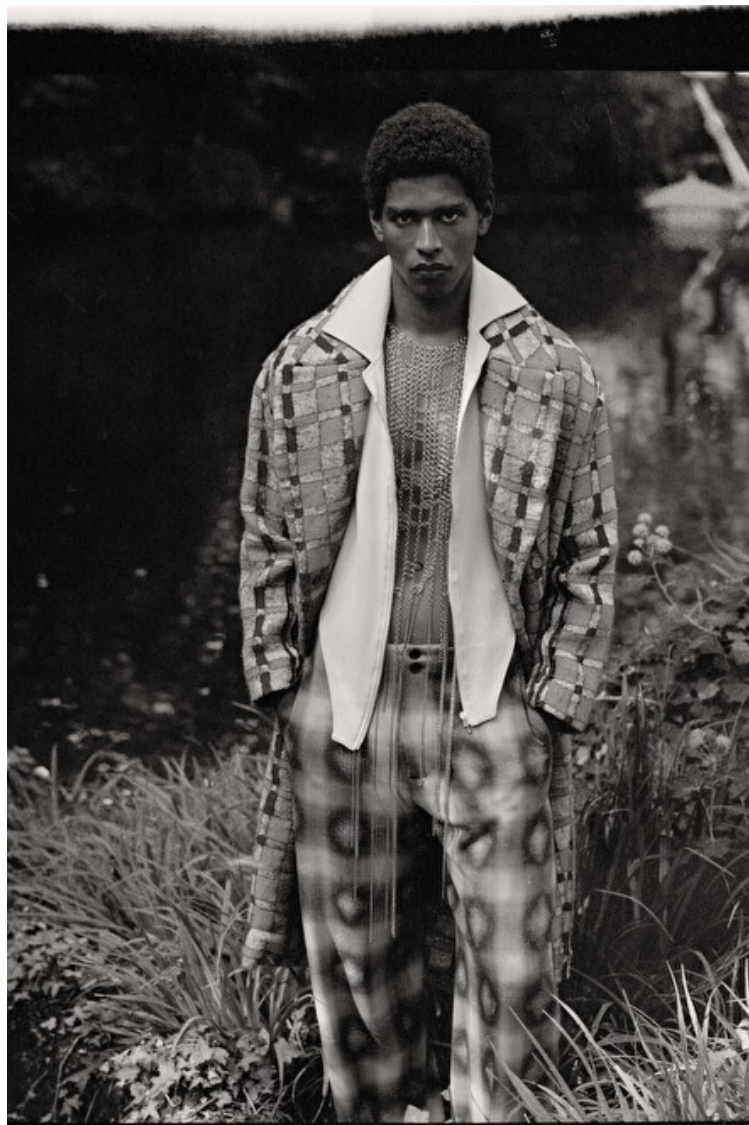

Edmilson Tavares

Height 186cm / 6' 1.0"

Size EU/US 48 / 18

Chest 92cm / 36"

Waist 72cm / 28.5"

Hips 94cm / 37"

Shoes EU/US/UK 42 / 9.5 / 8

Eyes Hazel

Hair Black