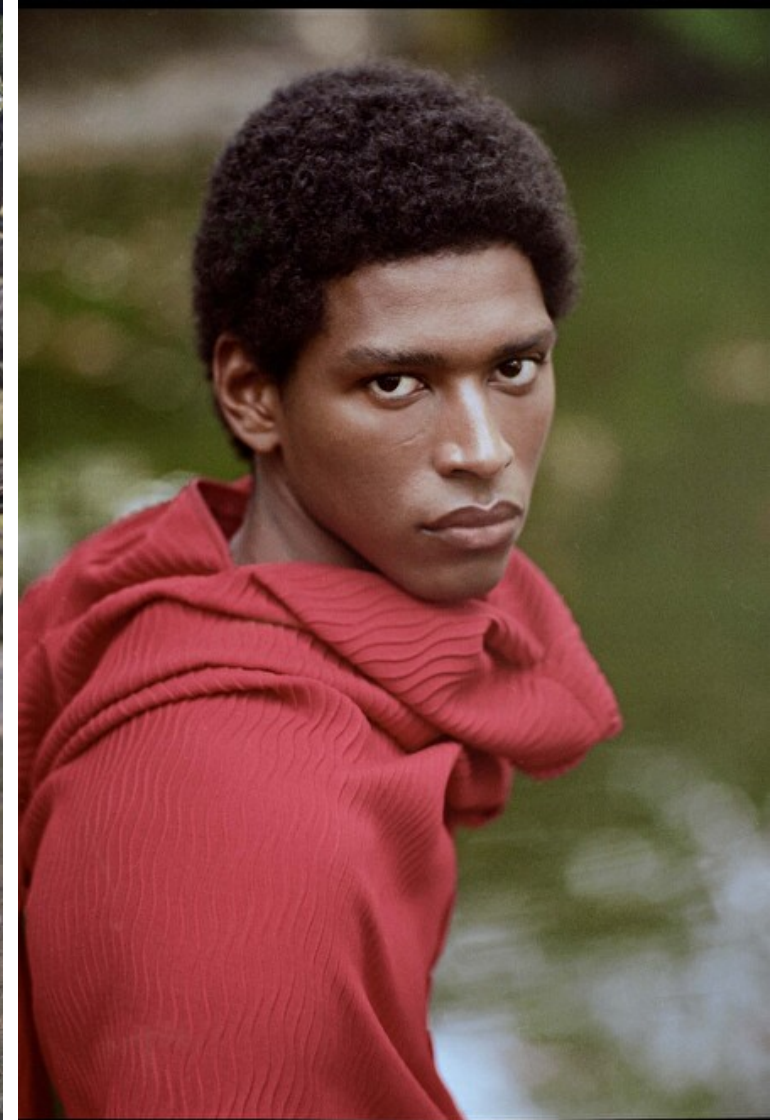

Height 186cm / 6' 1.0"

Size EU/US 48 / 18

Chest 92cm / 36"

Waist 72cm / 28.5"

Hips 94cm / 37"

Shoes EU/US/UK 42 / 9.5 / 8

Eyes Hazel

Hair Black