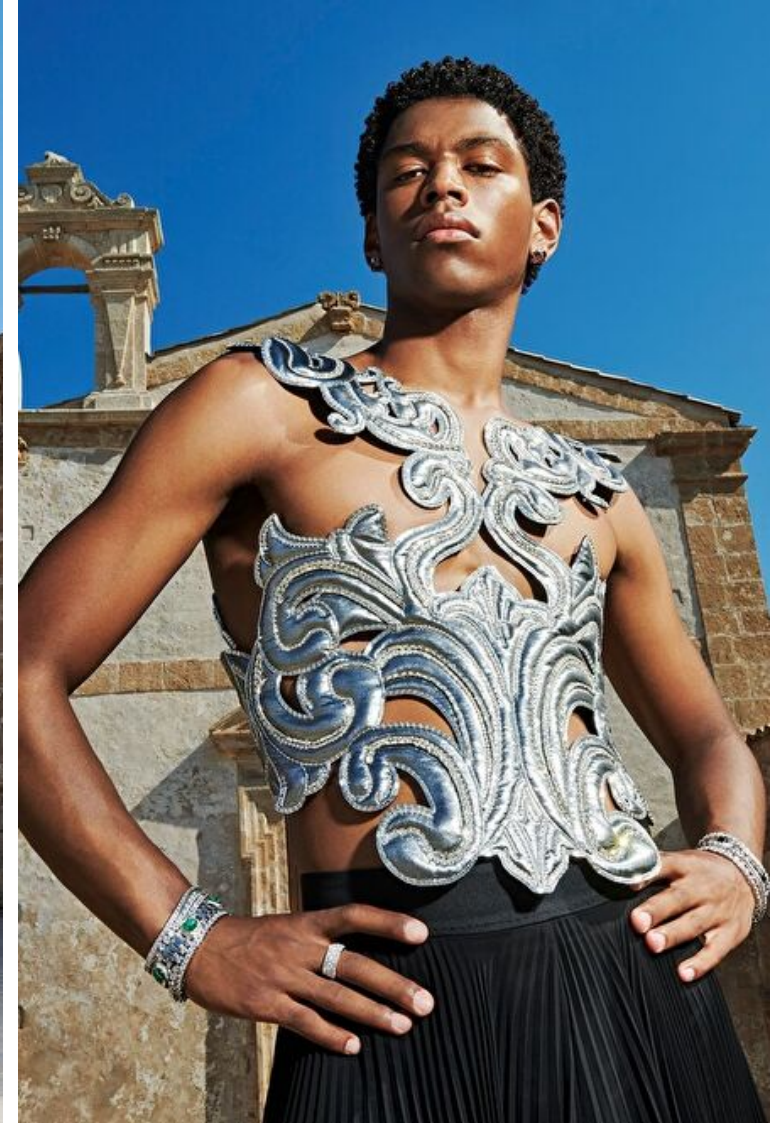

Size EU/US 48 / 18

Chest 92cm / 36"

Waist 72cm / 28.5"

Hips 94cm / 37"

Shoes EU/US/UK 42 / 9.5 / 8

Eyes Hazel

Hair Black

Select