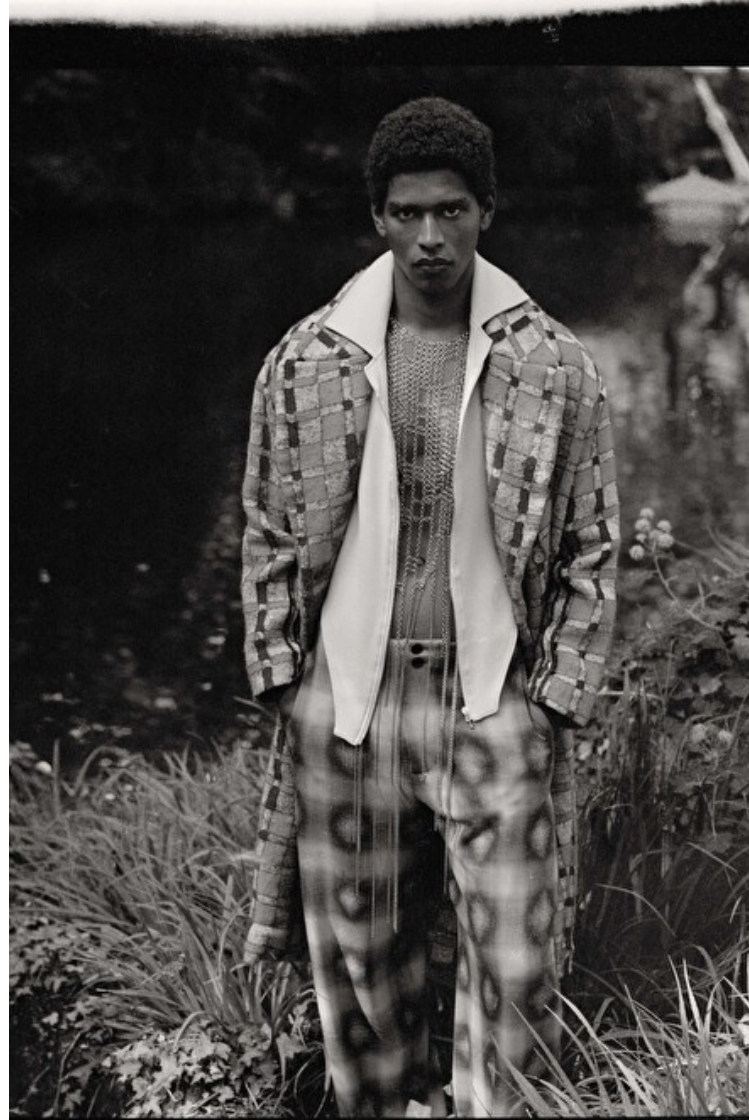

Size EU/US 48 / 18

Chest 92cm / 36"

Waist 72cm / 28.5"

Hips 94cm / 37"

Shoes EU/US/UK 42 / 9.5 / 8

Eyes Hazel

Hair Black

Select