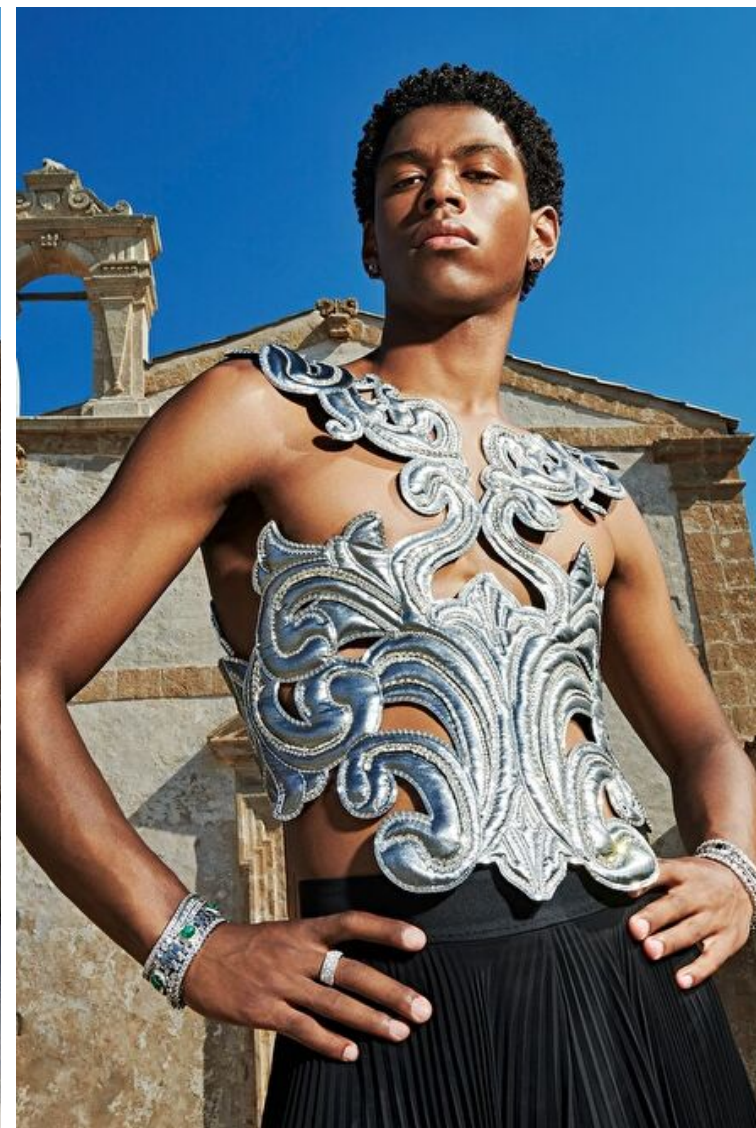

Size EU/US 48 / 18

Chest 92cm / 36"

Waist 72cm / 28.5"

Hips 94cm / 37"

Shoes EU/US/UK 42 / 9.5 / 8

Eyes Hazel

Hair Black

Select