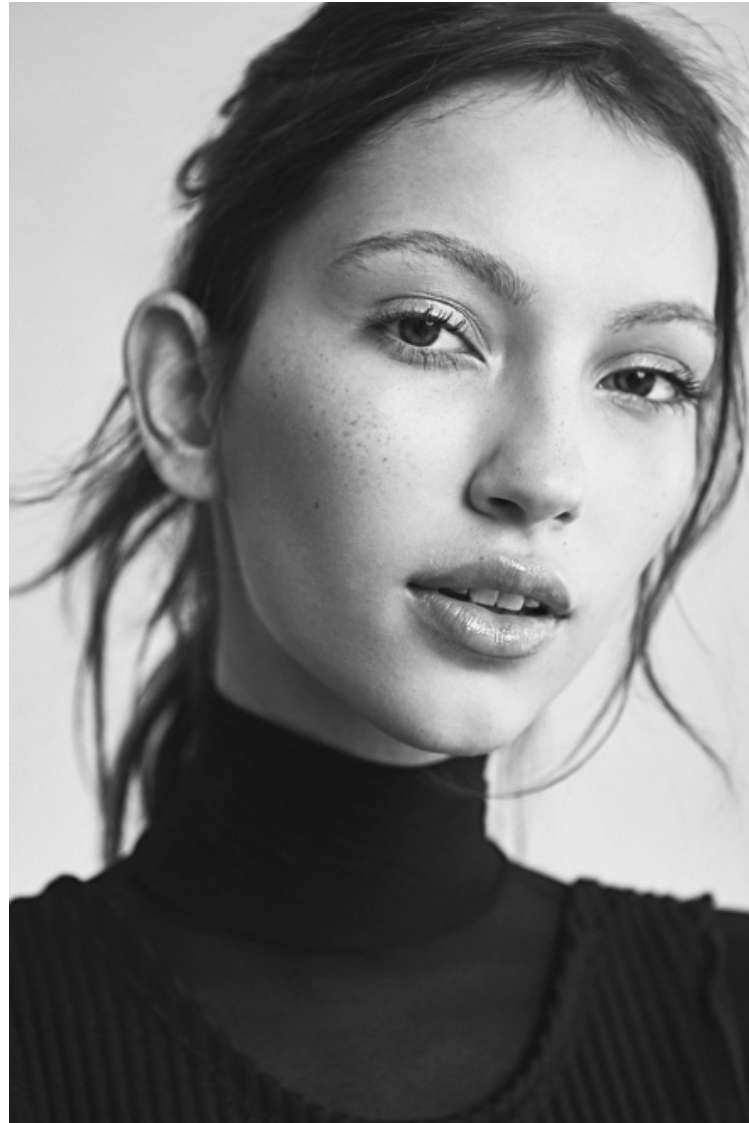

Select

MODEL MANAGEMENT

Grev Turegatan 18, Stockholm, 00000, Sweden, Sweden

Phone: 08-545 866 66 Email: info.stockholm@selectmodel.com Website: <https://www.selectmodel.com/>

EDNA ROCHA

Height 176cm / 5' 9.5"

Bust 79cm / 31"

Waist 58cm / 23"

Hips 89cm / 35"

Shoes EU/US/UK 37 / 6.5 / 4

Eyes Hazel

Hair Brown