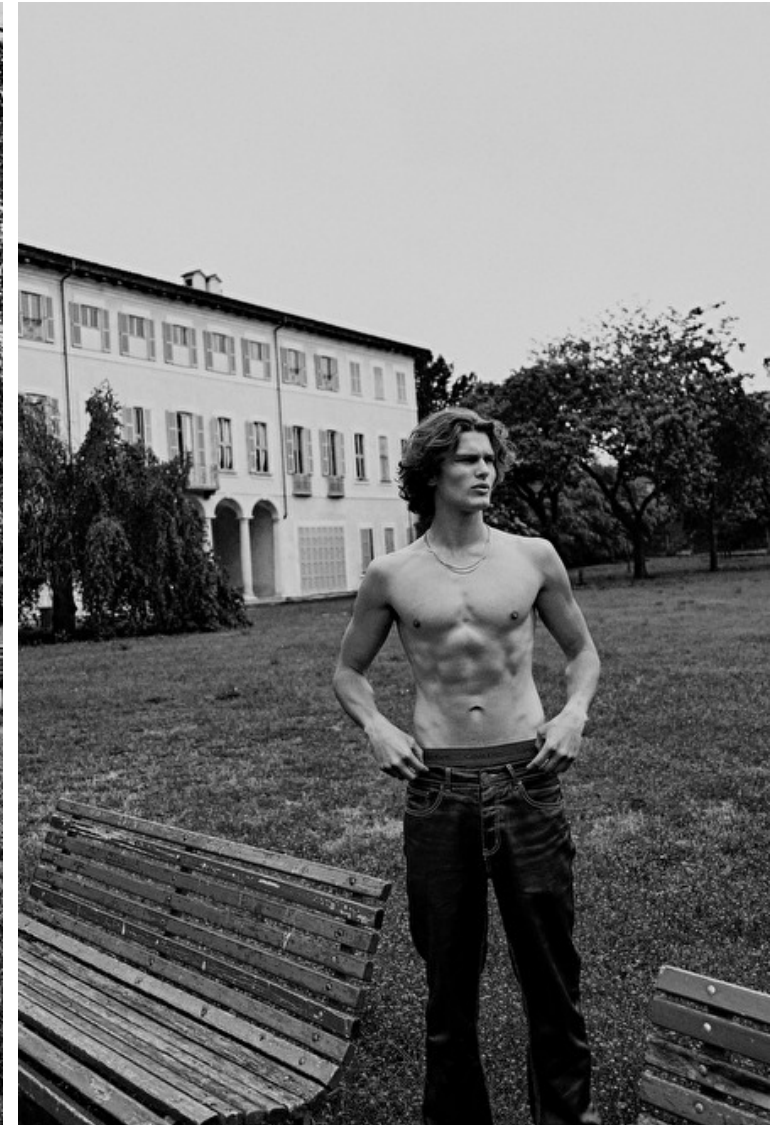

Chest 96cm / 38"

Waist 72cm / 28.5"

Hips 93cm / 36.5"

Shoes EU/US/UK 44 / 11 / 9.5

Eyes Blue

Hair Brown

Select

MODEL MANAGEMENT