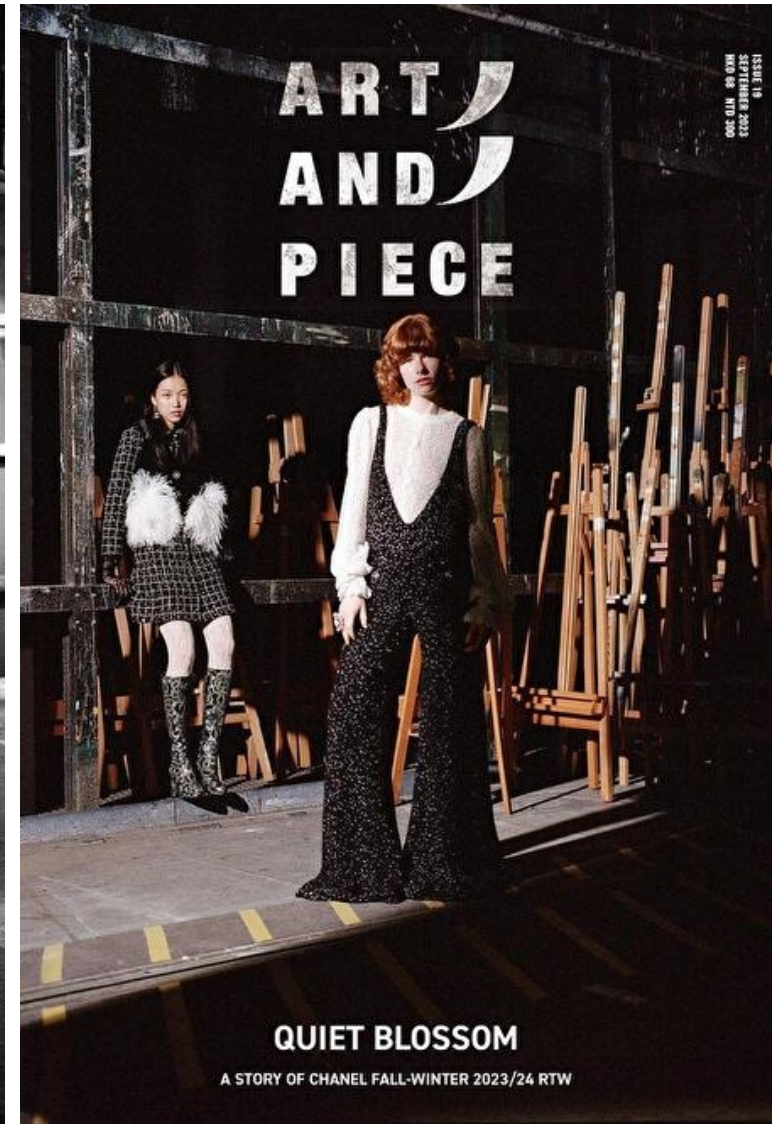

Select

MODEL MANAGEMENT

Grev Turegatan 18, Stockholm, 11446, Stockholm, Sweden

Phone: 08-545 866 66 Email: info.stockholm@selectmodel.com Website: <https://www.selectmodel.com/>

Edwina Preston

Height 170cm / 5' 7.0"

Bust 76cm / 30"

Hips 86cm / 34"

Waist 61cm / 24"

Shoes EU/US/UK 38 / 7.5 / 5

Hair Red

Hair length 3

Eyes Blue