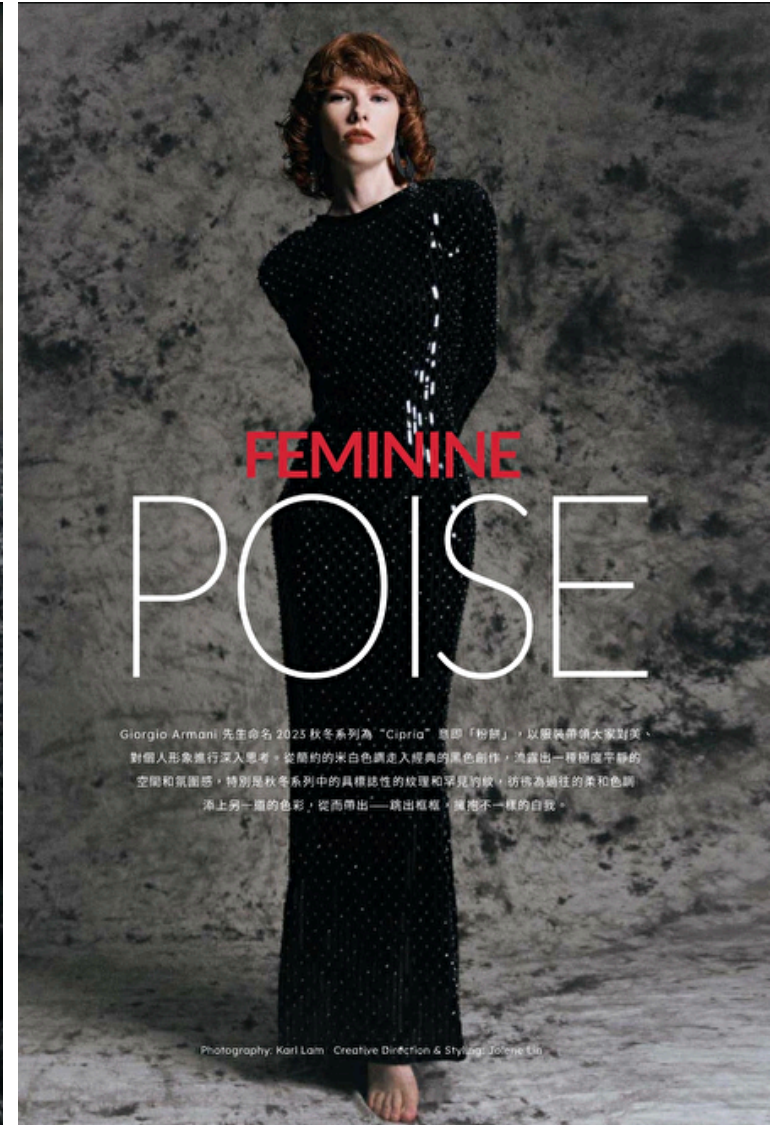

Edwina Preston

Height 170cm / 5' 7.0"

Bust 73cm / 28.5"

Hips 86cm / 34"

Waist 61cm / 24"

Shoes EU/US/UK 38 / 7.5 / 5

Hair Red

Hair length 3

Bust 73cm / 28.5"

Hips 86cm / 34"

Waist 61cm / 24"

Shoes EU/US/UK 38 / 7.5 / 5

Hair Red

Hair length 3

Eyes Blue

Select