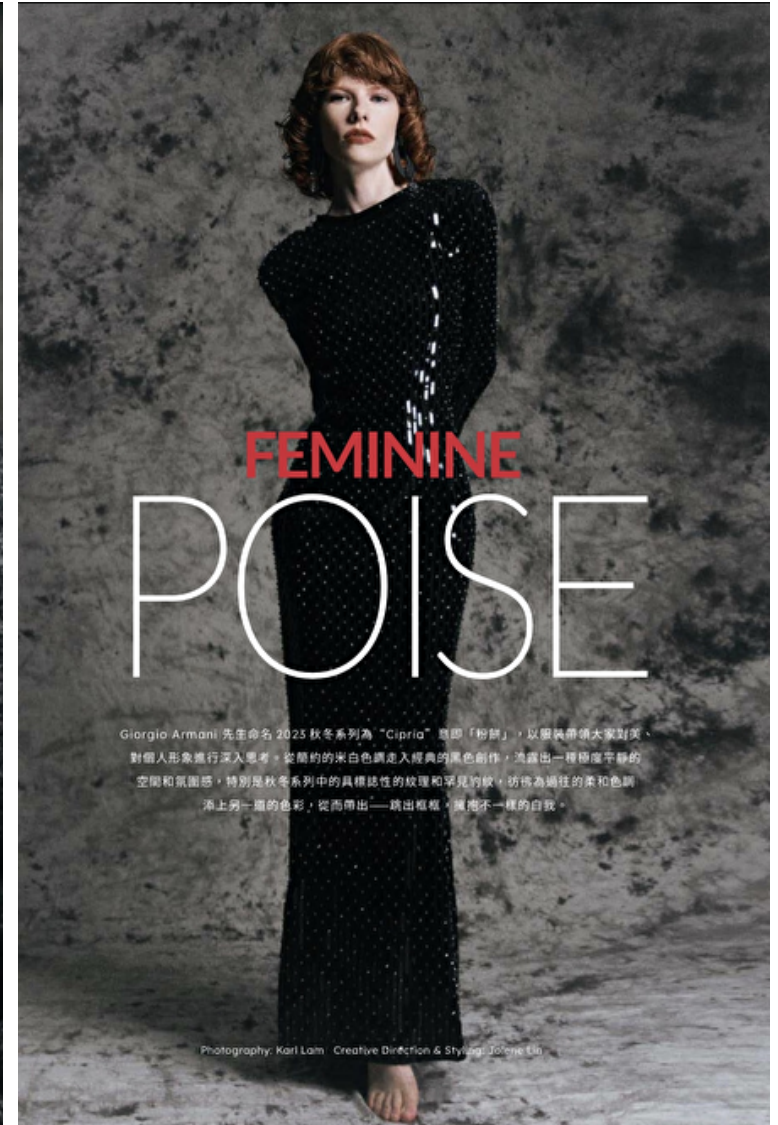

Select

MODEL MANAGEMENT

Grev Turegatan 18, Stockholm, 11446, Stockholm, Sweden

Phone: 08-545 866 66 Email: info.stockholm@selectmodel.com Website: <https://www.selectmodel.com/>

Edwina Preston

Height 170cm / 5' 7.0"

Bust 76cm / 30"

Hips 86cm / 34"

Waist 61cm / 24"

Shoes EU/US/UK 38 / 7.5 / 5

Hair Red

Hair length 3

Eyes Blue