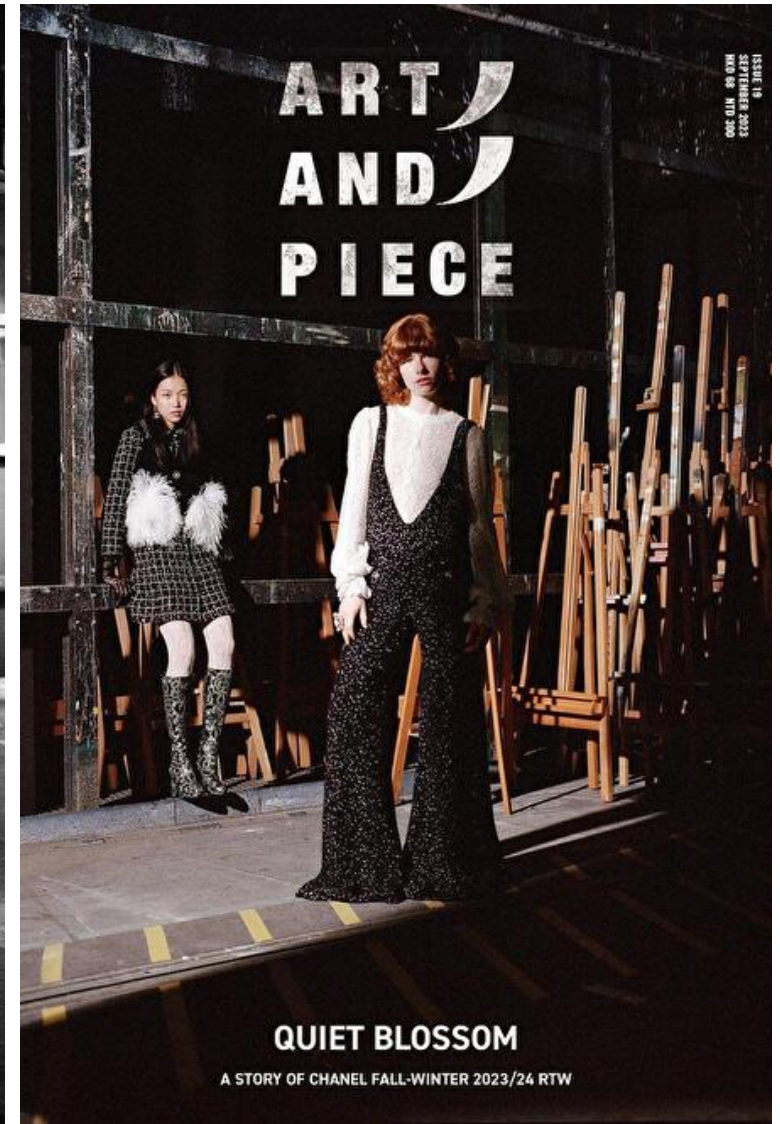

Bust 73cm / 28.5"

Hips 86cm / 34"

Waist 61cm / 24"

Shoes EU/US/UK 38 / 7.5 / 5

Hair Red

Hair length 3

Eyes Blue

Select