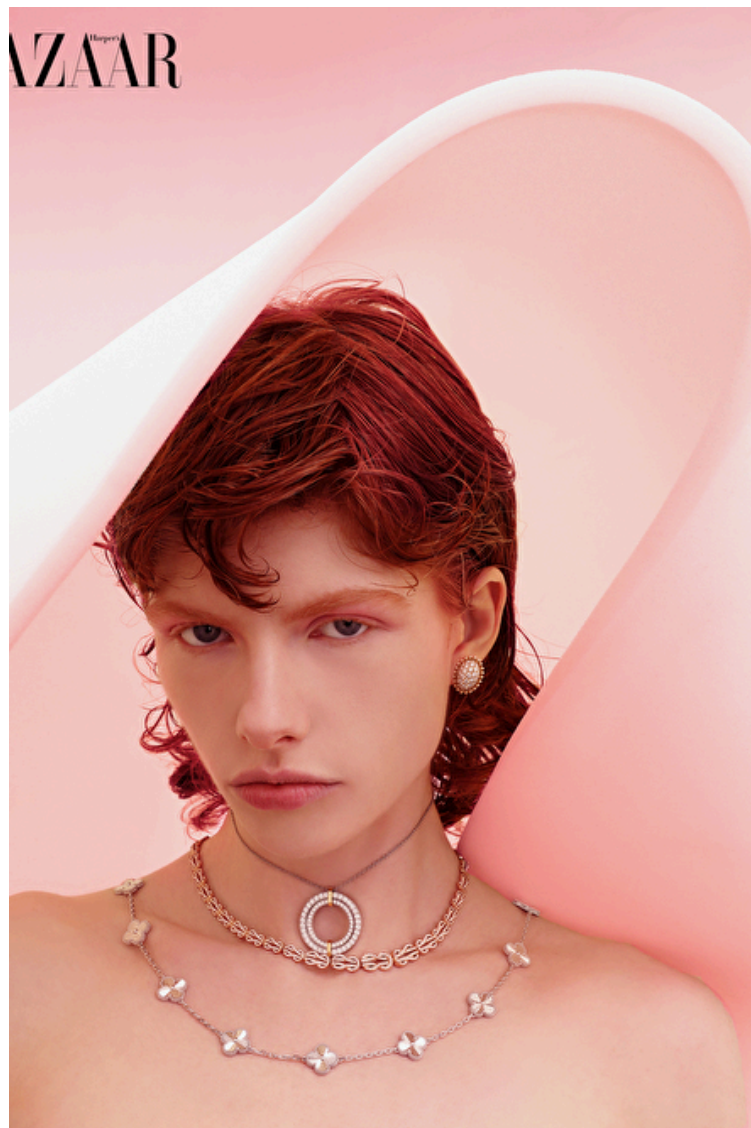

Height 170cm / 5' 7.0"

Bust 73cm / 28.5"

Hips 86cm / 34"

Waist 61cm / 24"

Shoes EU/US/UK 38 / 7.5 / 5

Hair Red

Hair length 3

Eyes Blue