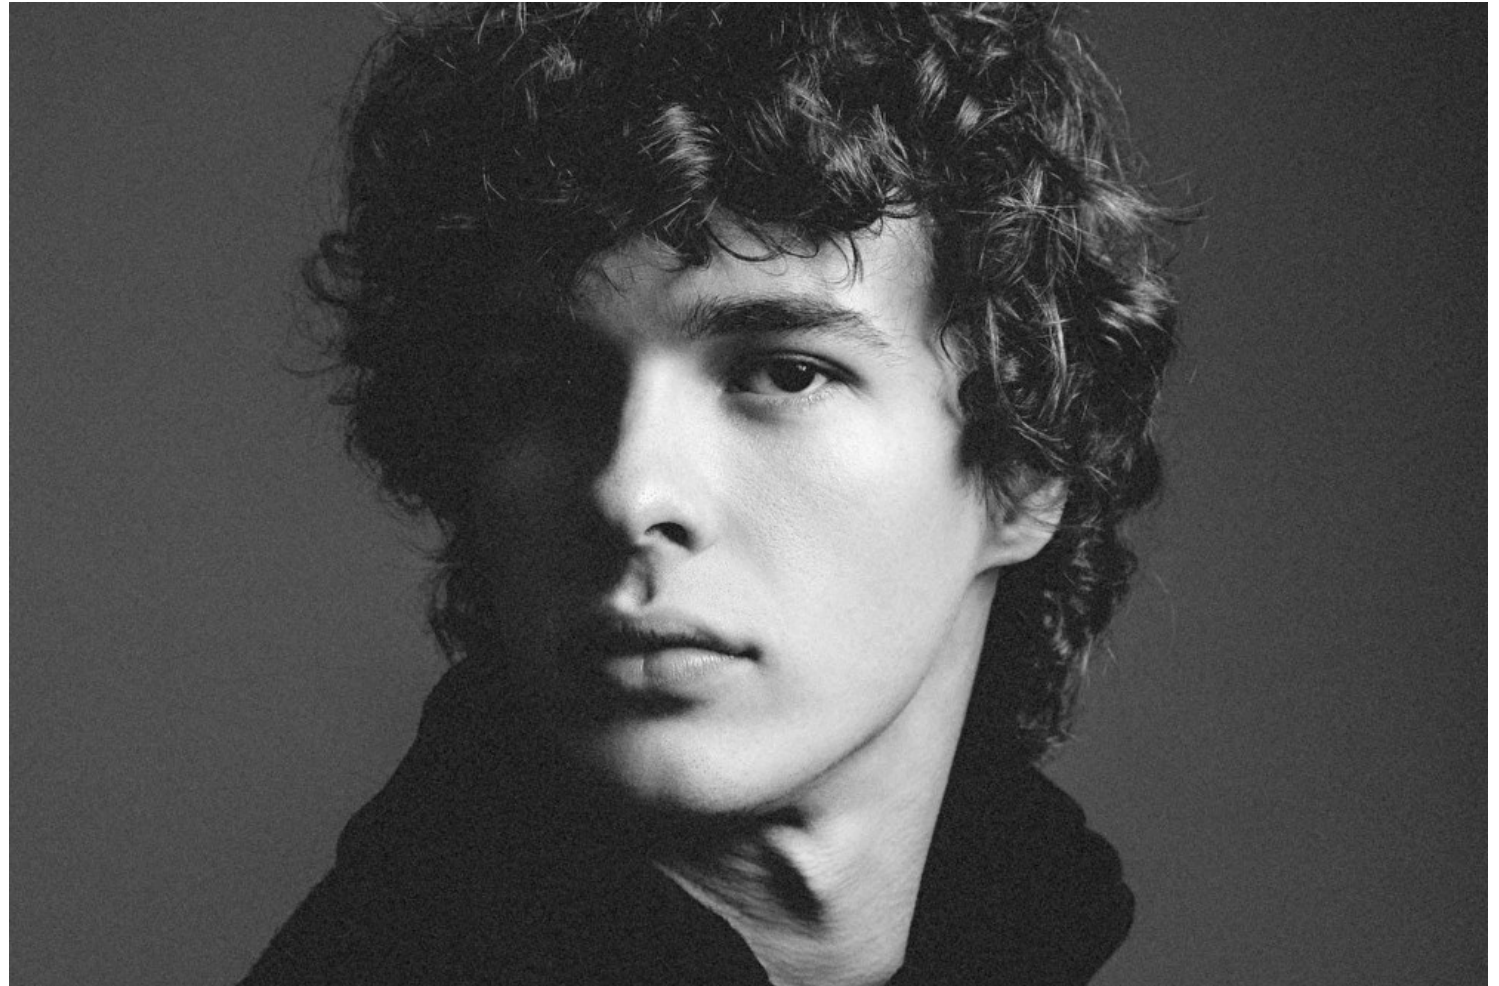

Select

MODEL MANAGEMENT

Grev Turegatan 18, Stockholm, 00000, Sweden, Sweden

Phone: 08-545 866 66 **Email:** info.stockholm@selectmodel.com **Website:** <https://www.selectmodel.com/>

Efraim Schroder

Height 188cm / 6' 2.0"

Chest 88cm / 34.5"

Waist 71cm / 28"

Hips 87cm / 34.5"

Shoes EU/US/UK 43 / 10.5 / 9

Eyes Brown

Hair Light brown

Location Europe