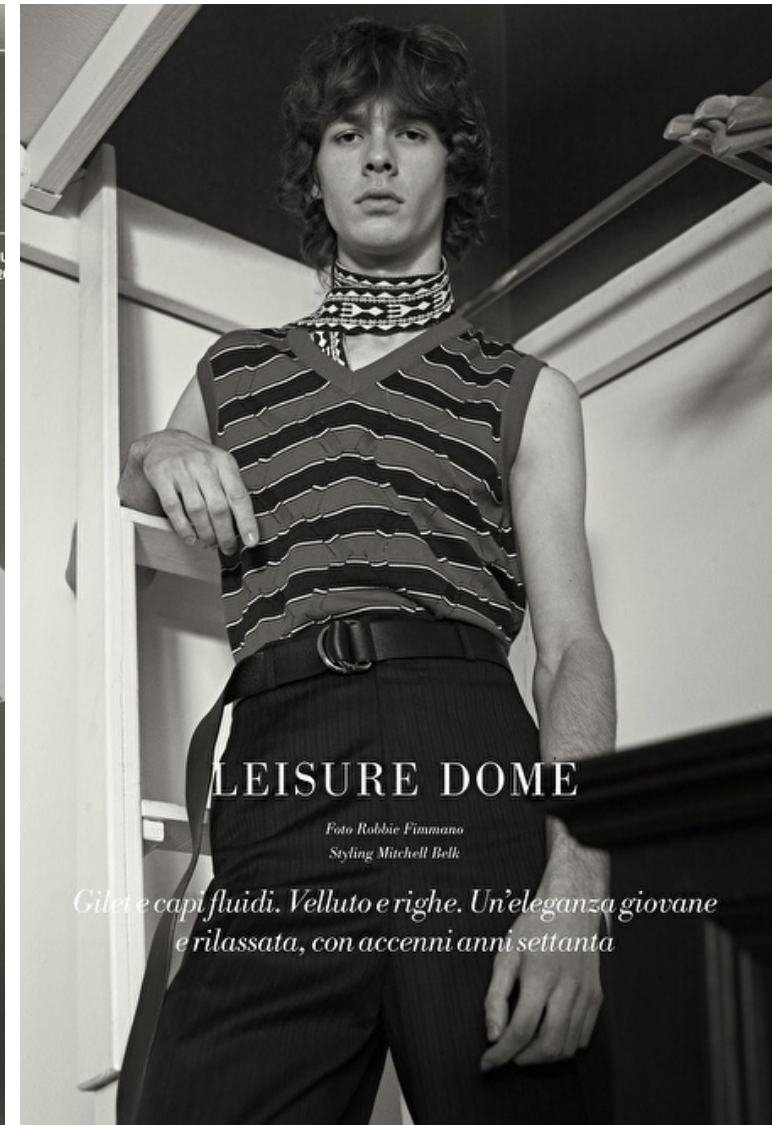

Height 188cm / 6' 2.0"

Chest 88cm / 34.5"

Waist 71cm / 28"

Hips 87cm / 34.5"

Shoes EU/US/UK 43 / 10.5 / 9

Eyes Brown

Hair Light brown

Location Europe