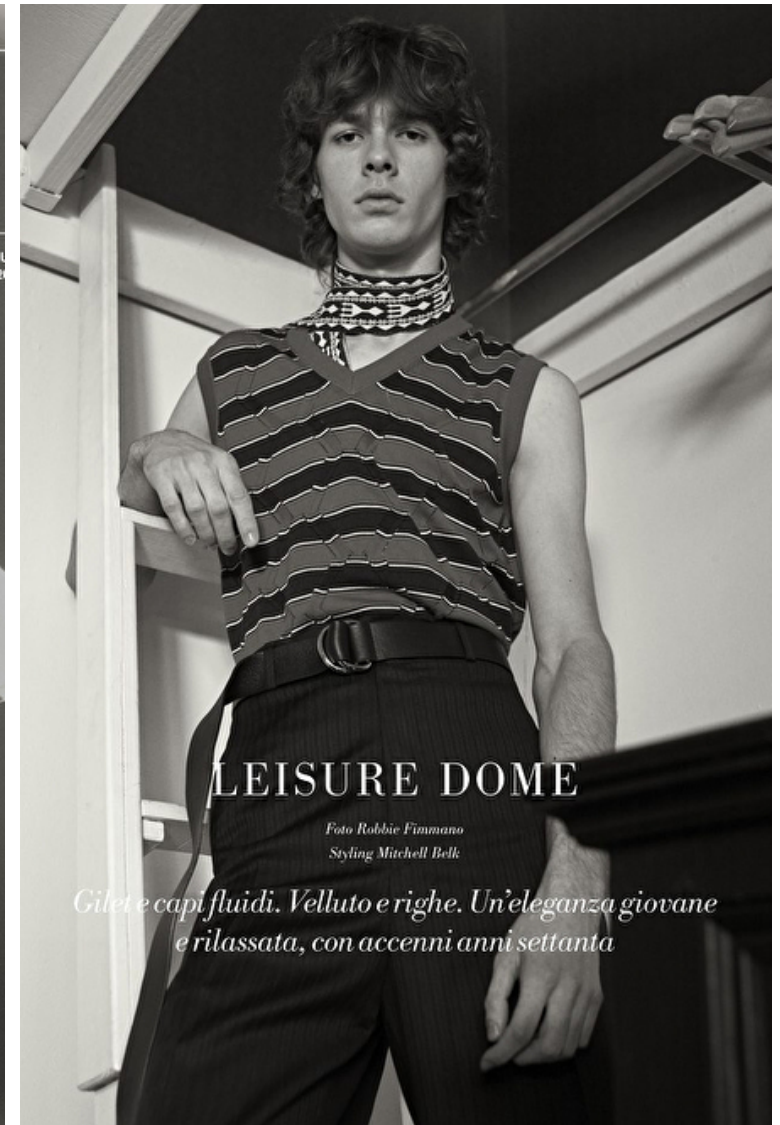

Select

MODEL MANAGEMENT

Grev Turegatan 18, Stockholm, 00000, Sweden, Sweden

Phone: 08-545 866 66 Email: info.stockholm@selectmodel.com Website: <https://www.selectmodel.com/>

Efraim Schroder

Height 188cm / 6' 2.0"

Chest 88cm / 34.5"

Waist 71cm / 28"

Hips 87cm / 34.5"

Shoes EU/US/UK 43 / 10.5 / 9

Eyes Brown

Hair Light brown

Location Europe