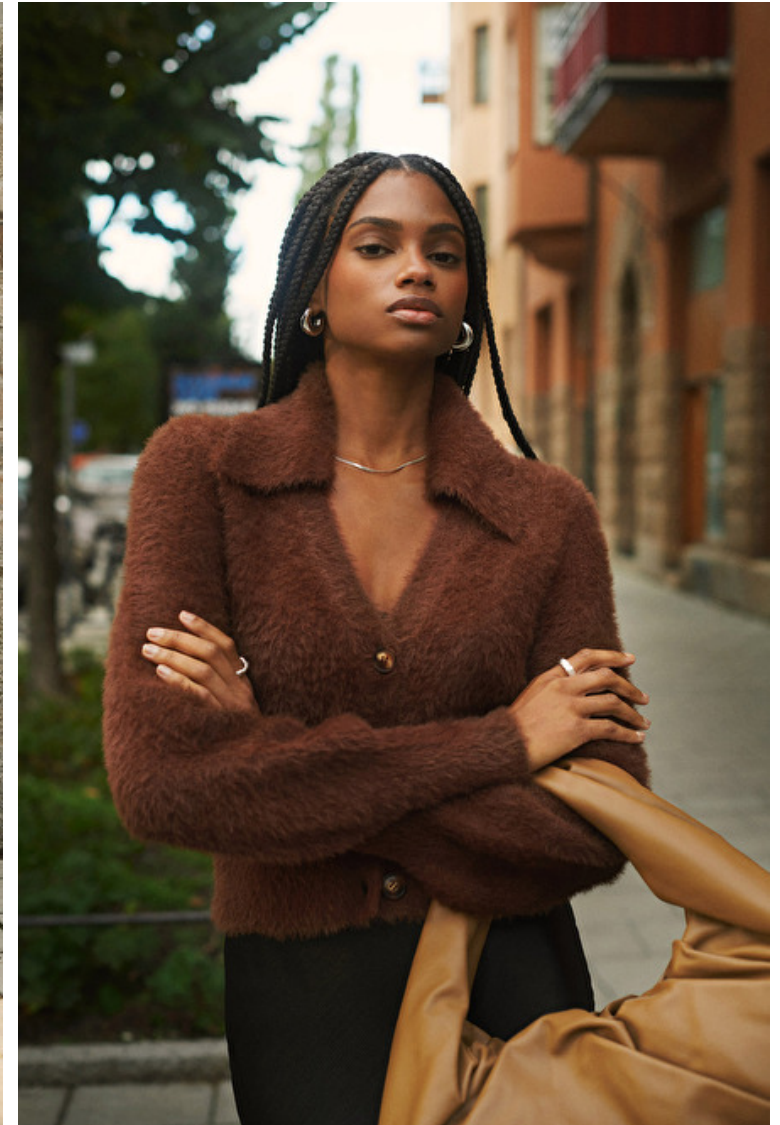

Select

MODEL MANAGEMENT

Grev Turegatan 18, Stockholm, 00000, Sweden, Sweden

Phone: 08-545 866 66 Email: info.stockholm@selectmodel.com Website: <https://www.selectmodel.com/>

Elen Santiago

Height 177cm / 5' 9.5"

Bust 83cm / 32.5"

Waist 65cm / 25.5"

Hips 91cm / 36"

Shoes EU/US/UK 40.5 / 9.5 / 7

Eyes Brown

Hair Brown

Location Sao Paulo