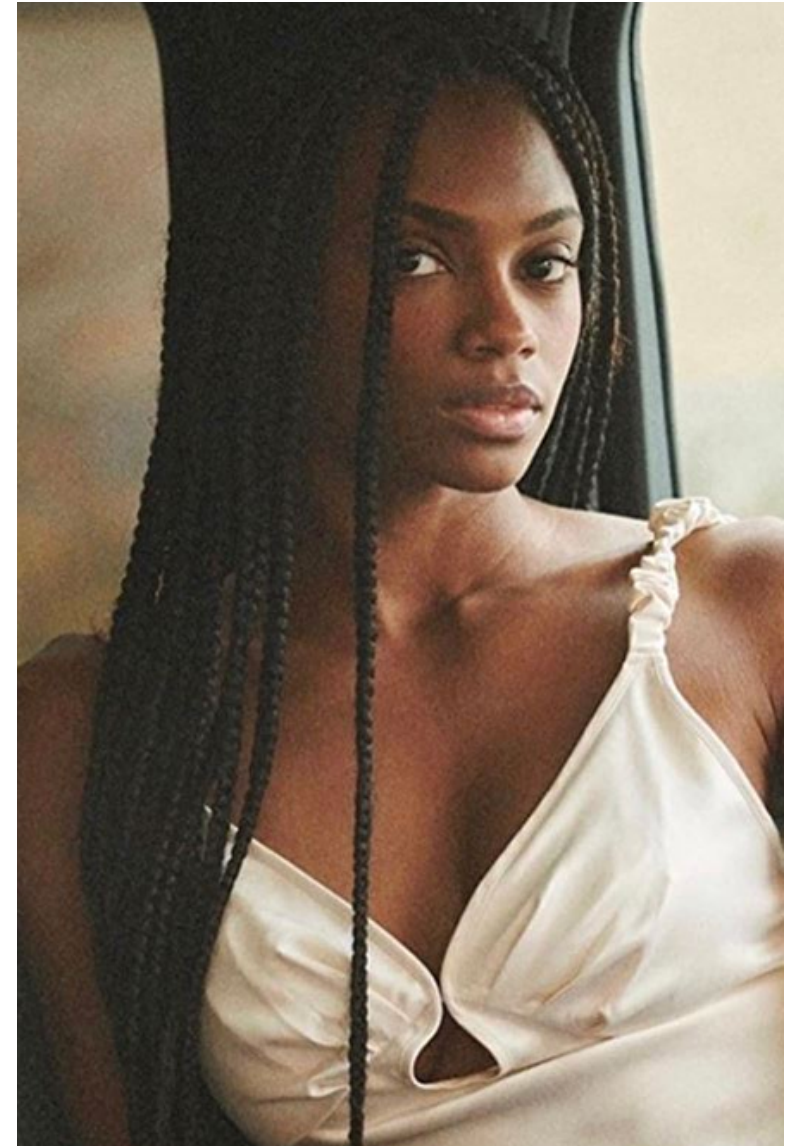

Elen Santiago

Height 177cm / 5' 9.5"

Bust 83cm / 32.5"

Waist 65cm / 25.5"

Hips 91cm / 36"

Shoes EU/US/UK 40.5 / 9.5 / 7

Eyes Brown

Hair Brown

Location Sao Paulo