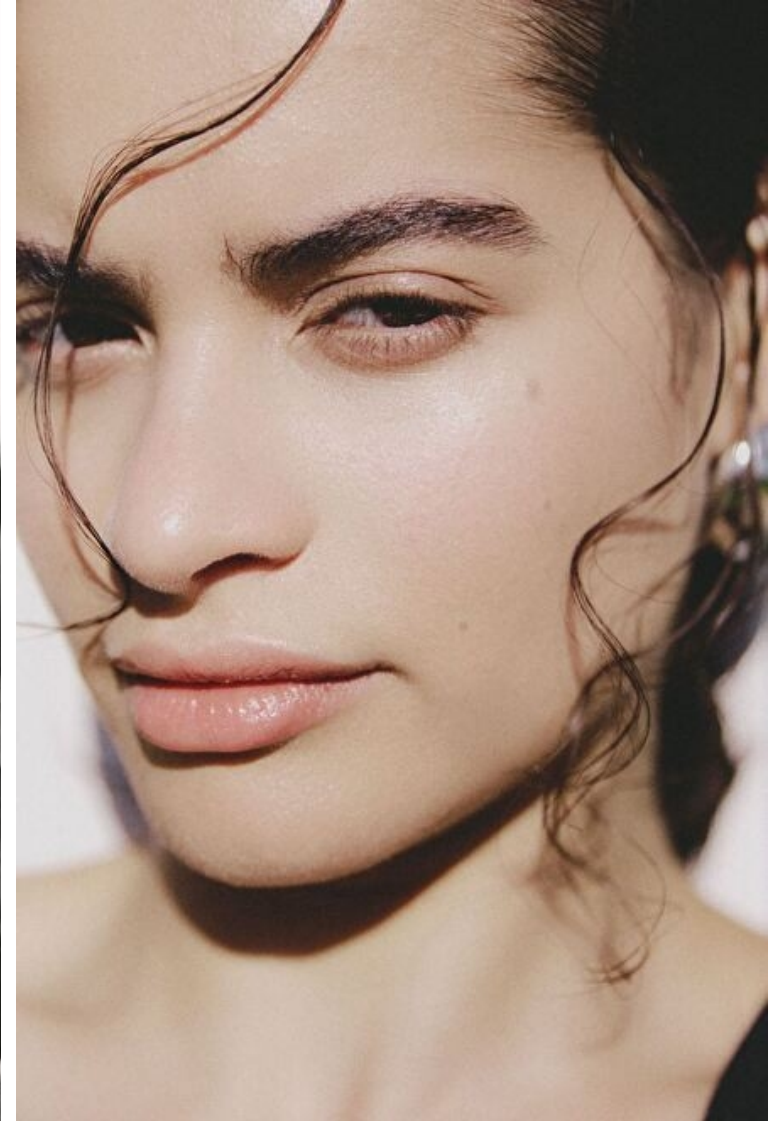

Waist 62cm / 24.5"

Hips 89cm / 35"

Shoes EU/US/UK 39 / 8 / 6

Eyes Brown

Hair Brown

Select

MODEL MANAGEMENT

Grev Turegatan 18, Stockholm, 11446, Stockholm, Sweden