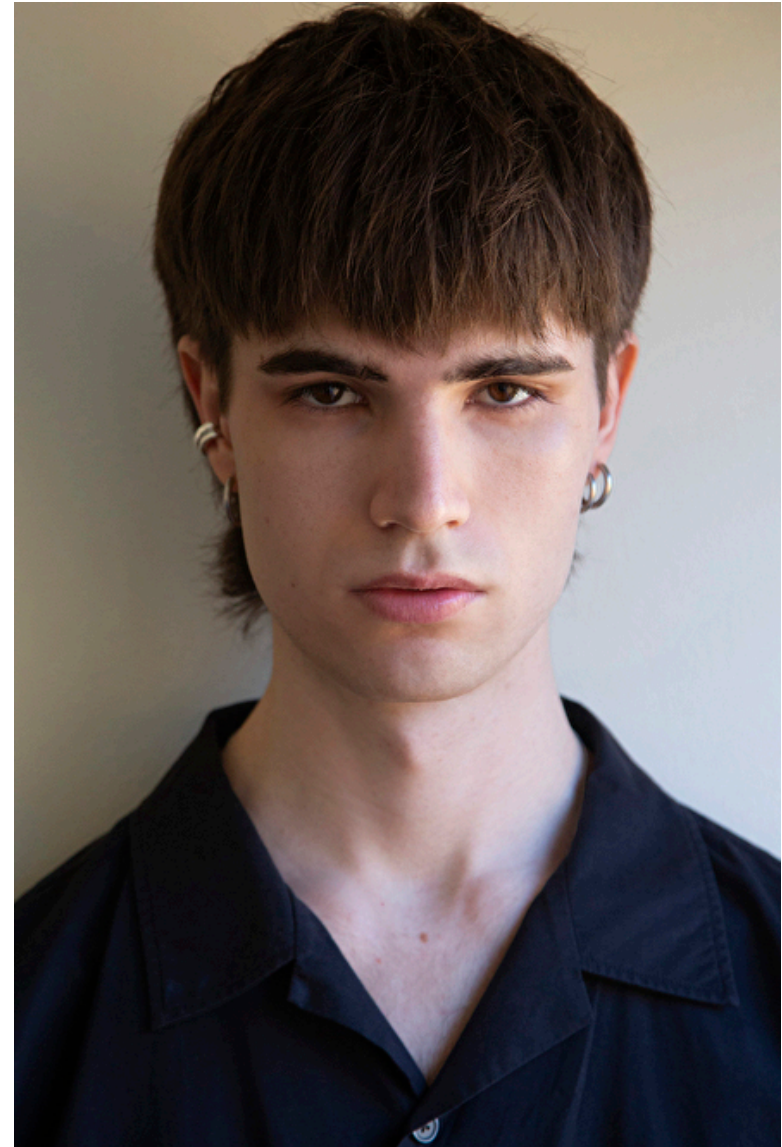

Elliot Lindevall

Height 189cm / 6' 2.5"

Chest 85cm / 33.5"

Waist 70cm / 27.5"

Hips 94cm / 37"

Shoes EU/US/UK 44 / 11 / 9.5

Eyes Brown

Hair Brown

Select

MODEL MANAGEMENT

Grev Turegatan 18, Stockholm, 00000, Sweden, Sweden

Phone: 08-545 866 66 Email: info.stockholm@selectmodel.com Website: <https://www.selectmodel.com/>

Elliot Lindevall

Height 189cm / 6' 2.5"