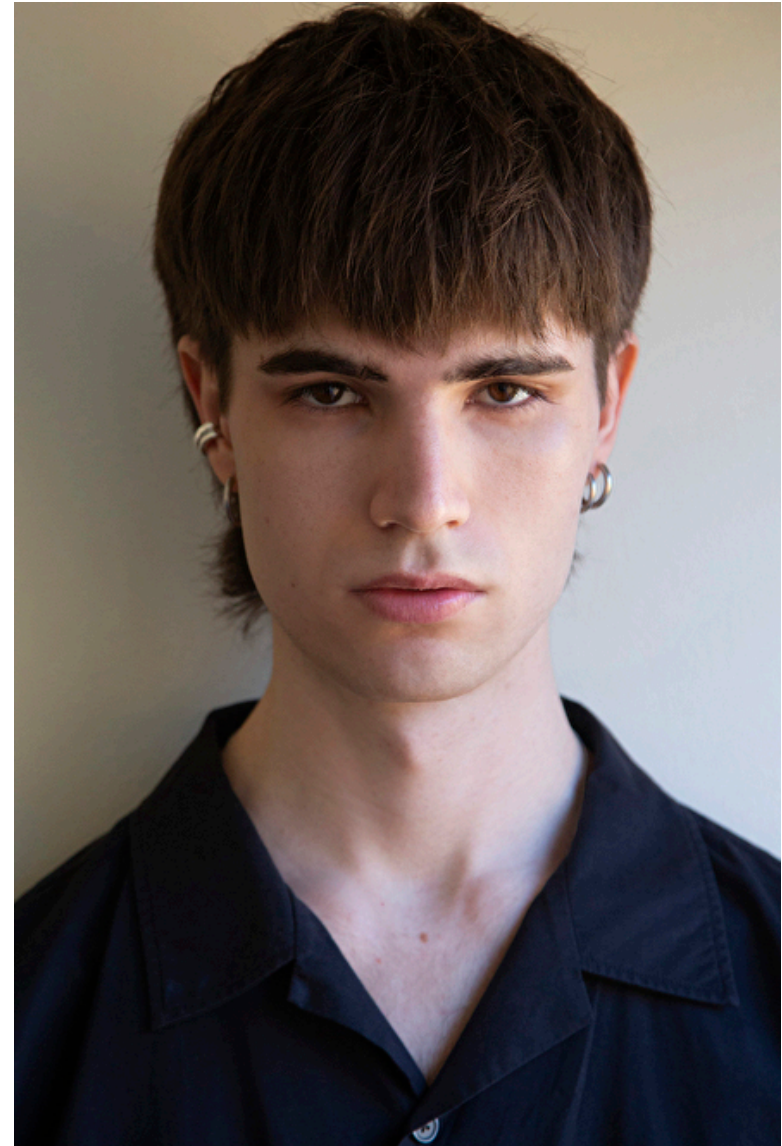

Elliot Lindevall

Height 189cm / 6' 2.5"

Chest 85cm / 33.5"

Waist 70cm / 27.5"

Hips 94cm / 37"

Shoes EU/US/UK 44 / 11 / 9.5

Eyes Brown

Hair Brown

Select

MODEL MANAGEMENT

Grev Turegatan 18, Stockholm, 00000, Sweden, Sweden

Phone: 08-545 866 66 Email: info.stockholm@selectmodel.com Website: <https://www.selectmodel.com/>

Elliot Lindevall

Height 189cm / 6' 2.5"