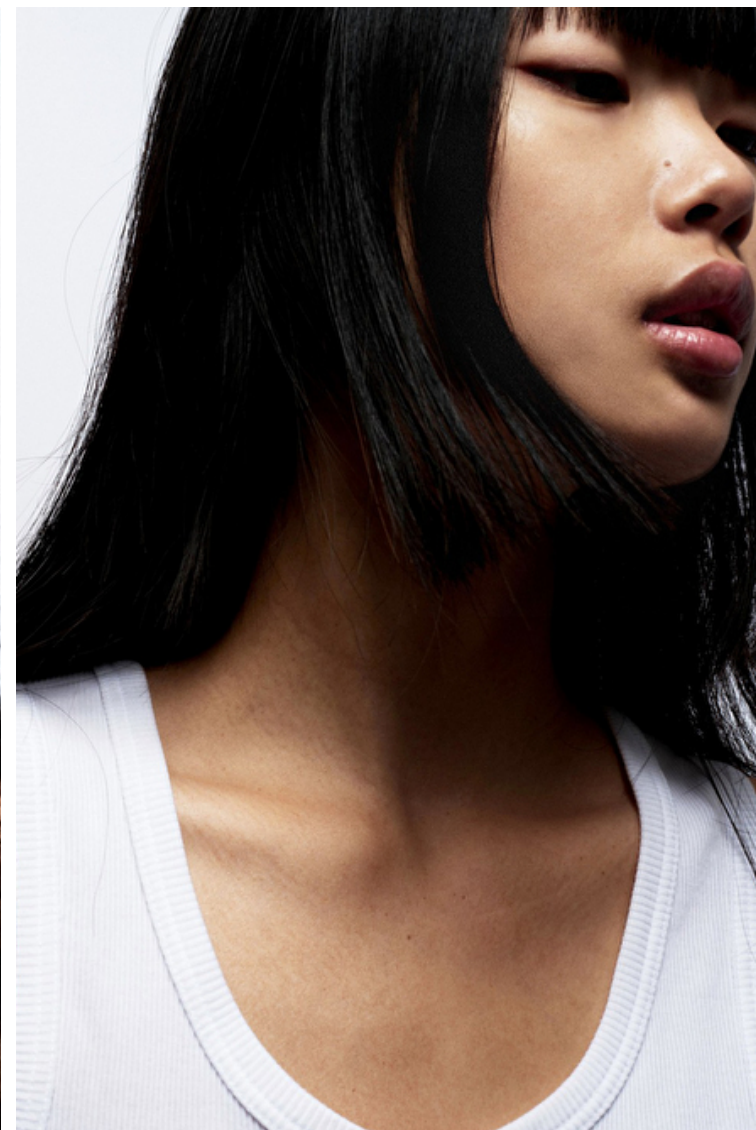

Select

MODEL MANAGEMENT

Grev Turegatan 18, Stockholm, 00000, Sweden, Sweden

Phone: 08-545 866 66 Email: info.stockholm@selectmodel.com Website: <https://www.selectmodel.com/>

Emma Gu

Height 179cm / 5' 10.5"

Bust 79cm / 31"

Waist 62cm / 24.5"

Hips 90cm / 35.5"

Shoes EU/US/UK 39 / 8 / 6

Eyes Brown

Hair Black