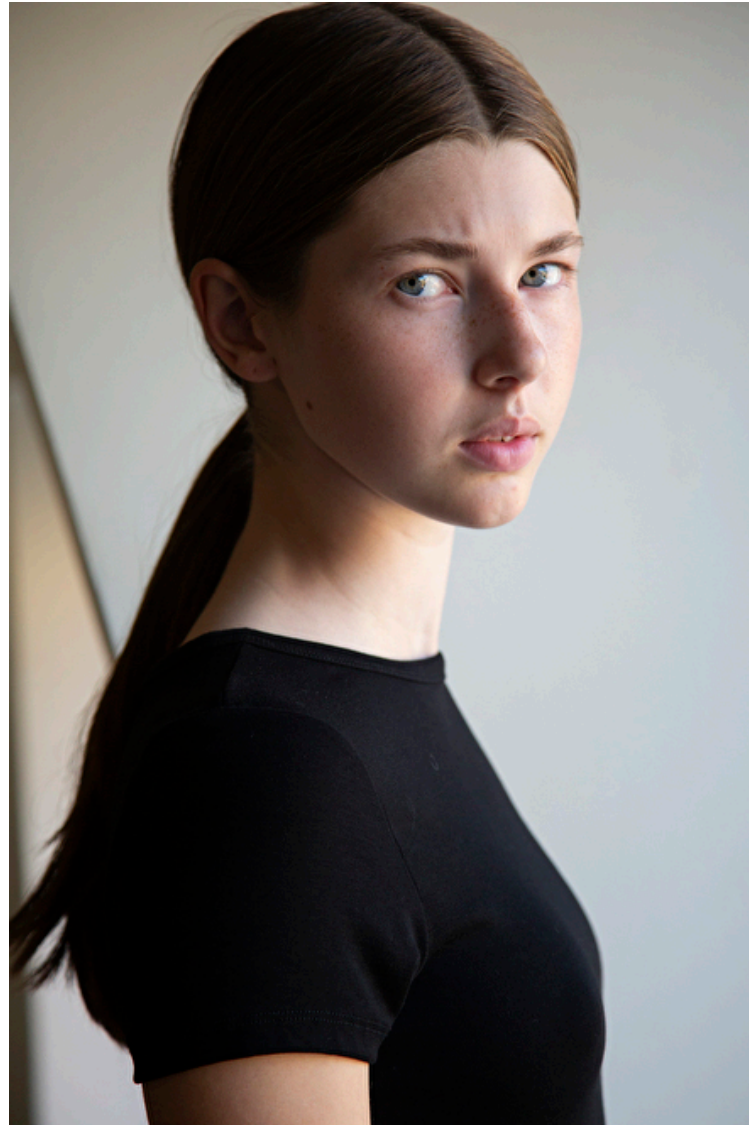

Select

MODEL MANAGEMENT

Grev Turegatan 18, Stockholm, 00000, Sweden, Sweden

Phone: 08-545 866 66 Email: info.stockholm@selectmodel.com Website: <https://www.selectmodel.com/>

Emmie

Height 174cm / 5' 8.5"

Shoes EU/US/UK 38.5 / 7.5 / 5

Eyes Blue

Hair Brown