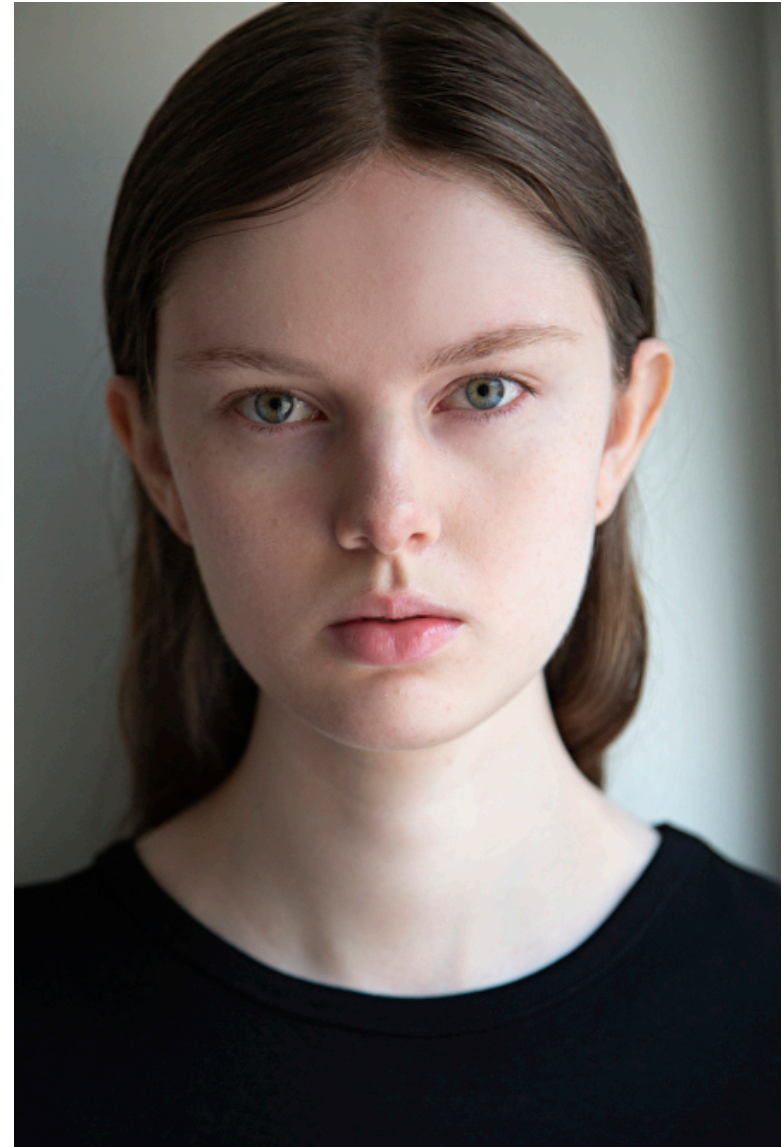

Engla Gustafsson

Height 182cm / 5' 11.5"

Bust 81cm / 32"

Waist 62cm / 24.5"

Hips 91cm / 36"

Shoes EU/US/UK 41 / 9.5 / 8

Eyes Green

Hair Brown