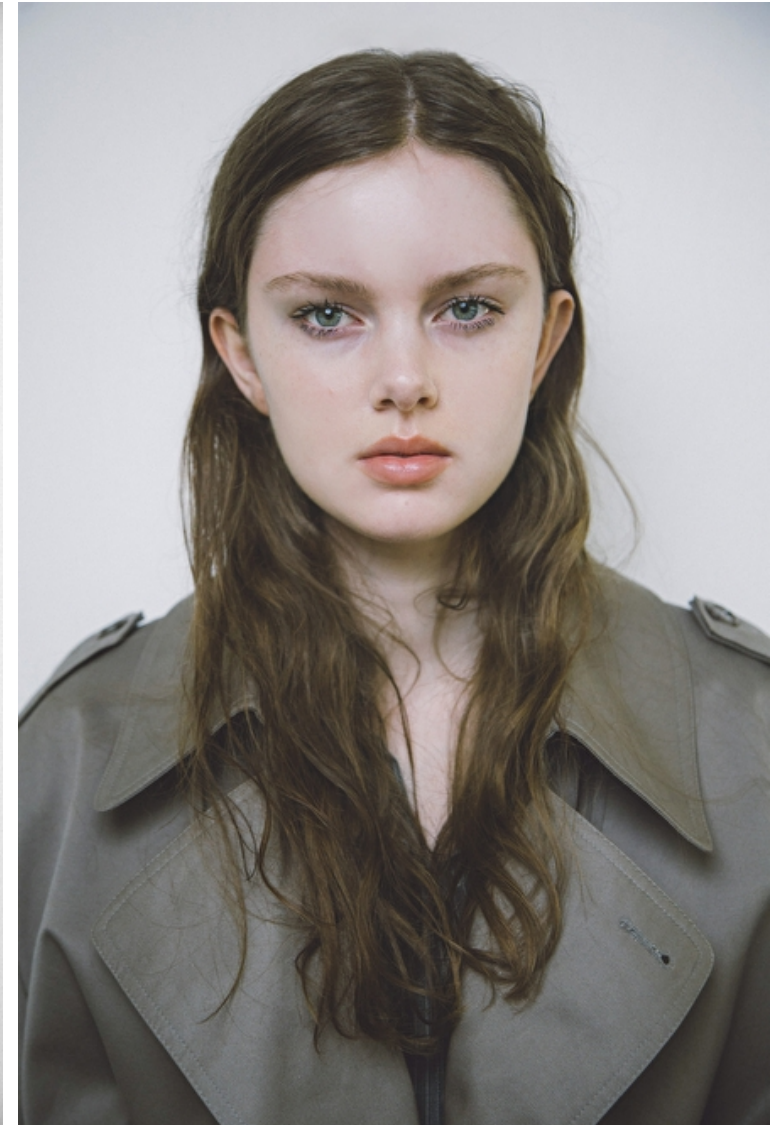

Engla Gustafsson

Height 182cm / 5' 11.5"

Bust 81cm / 32"

Waist 62cm / 24.5"

Hips 91cm / 36"

Shoes EU/US/UK 41 / 9.5 / 8

Eyes Green

Hair Brown