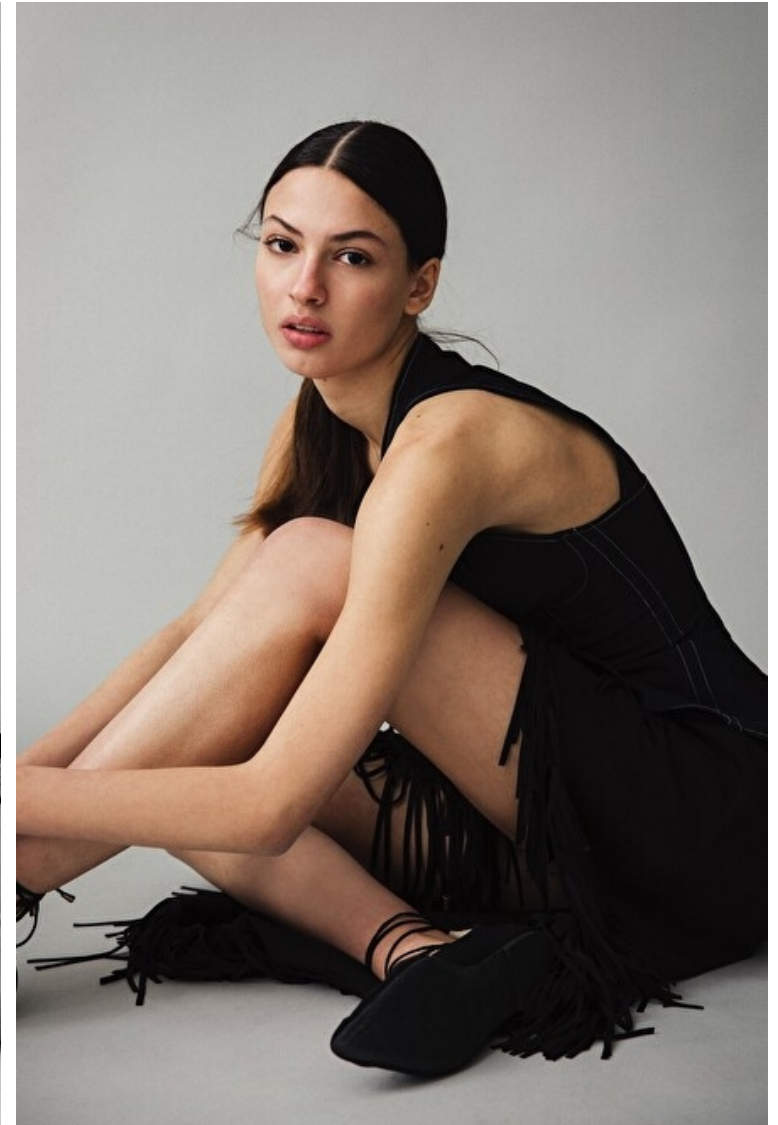

Select

MODEL MANAGEMENT

Grev Turegatan 18, Stockholm, 11446, Stockholm, Sweden

Phone: 08-545 866 66 Email: info.stockholm@selectmodel.com Website: <https://www.selectmodel.com/>

Eva Ramirez

Height 176cm / 5' 9.5"

Bust 80cm / 31.5"

Waist 60cm / 23.5"

Hips 89cm / 35"

Shoes EU/US/UK 38 / 7.5 / 5

Eyes Brown

Hair Brown