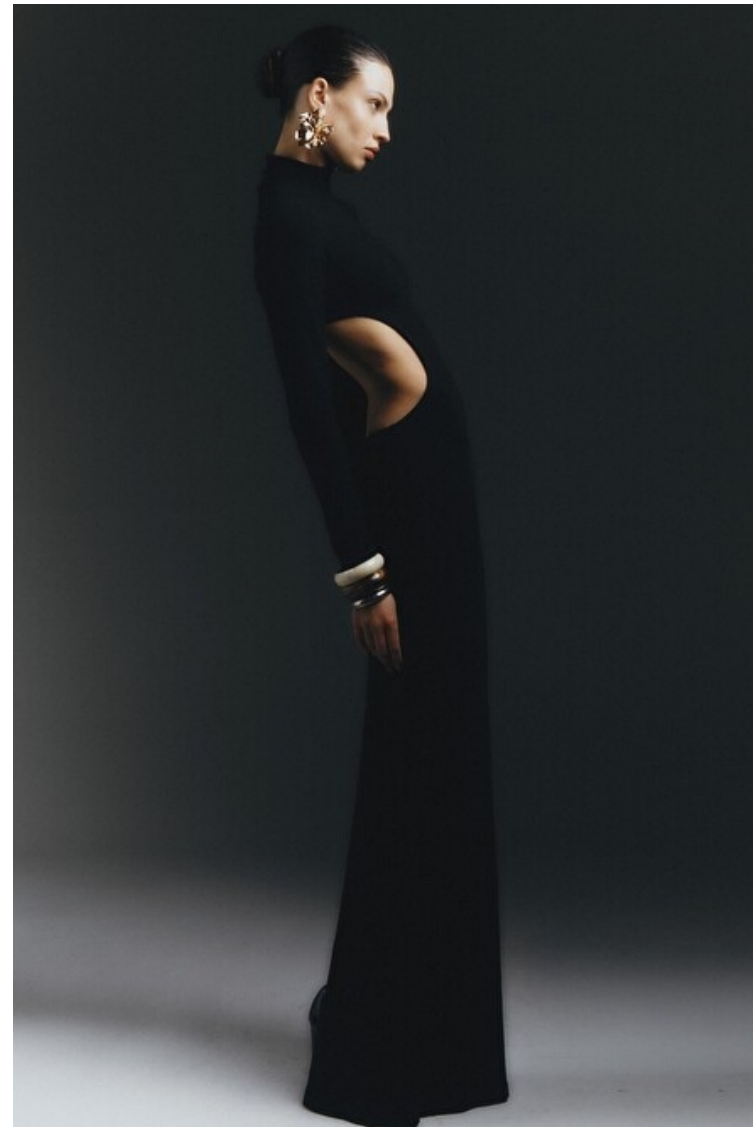

Select

MODEL MANAGEMENT

Grev Turegatan 18, Stockholm, 11446, Stockholm, Sweden

Phone: 08-545 866 66 Email: info.stockholm@selectmodel.com Website: <https://www.selectmodel.com/>

Eva Ramirez

Height 176cm / 5' 9.5"

Bust 80cm / 31.5"

Waist 60cm / 23.5"

Hips 89cm / 35"

Shoes EU/US/UK 38 / 7.5 / 5

Eyes Brown

Hair Brown