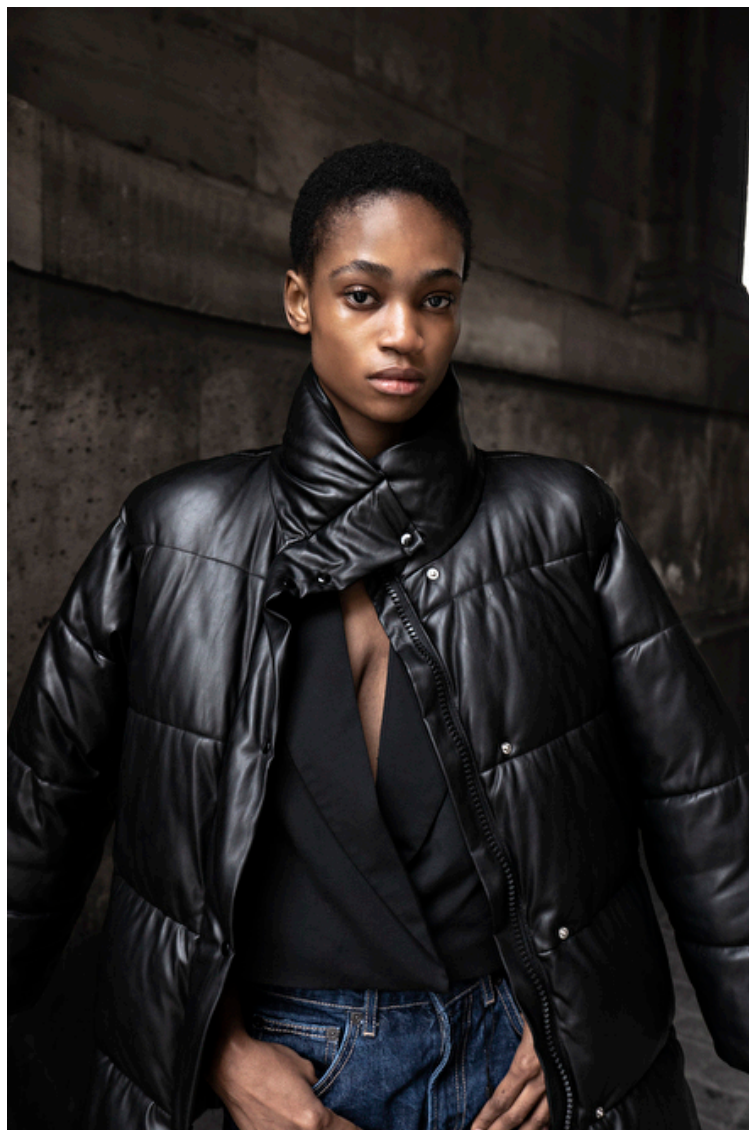

FAVOUR NDEM

Height 178cm / 5' 10.0"

Bust 81cm / 32"

Waist 64cm / 25"

Hips 90cm / 35.5"

Shoes EU/US/UK 40 / 9 / 7

Select

MODEL MANAGEMENT