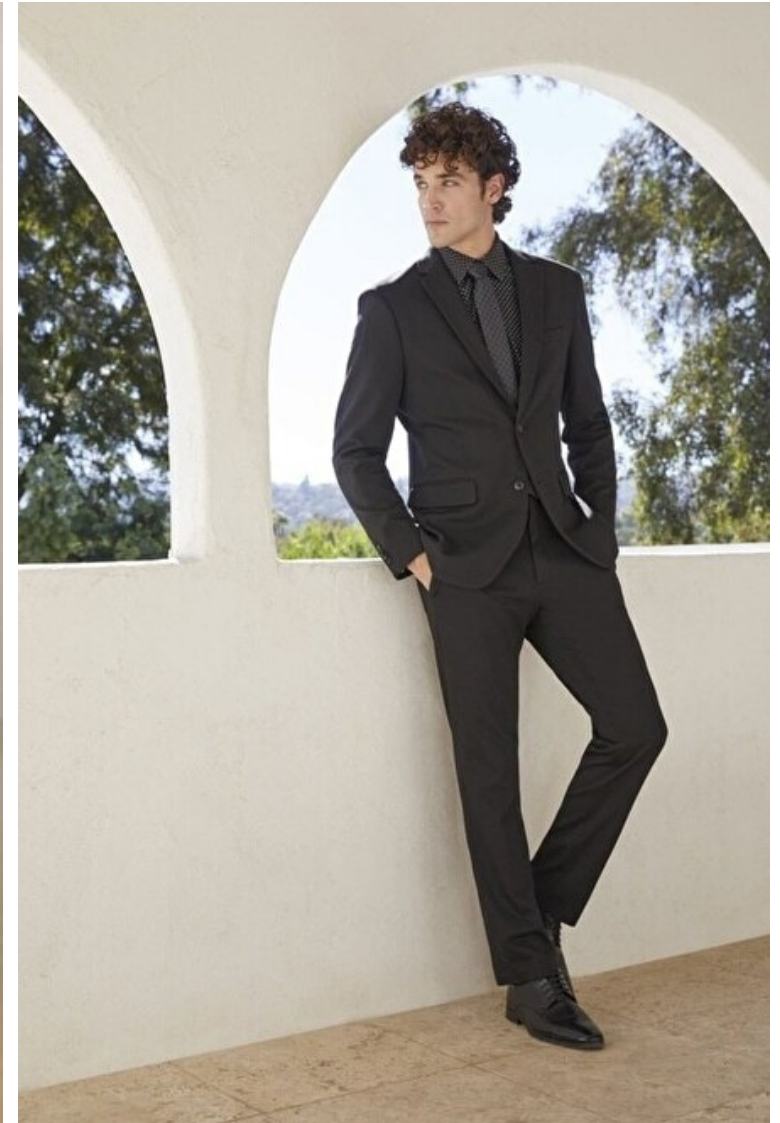

Federico Novello

Height 190cm / 6' 3.0"

Chest 99cm / 39"

Hips 94cm / 37"

Waist 76cm / 30"

Shoes EU/US/UK 45.5 / 12.5 /
10.5

Suit size 58cm / 48"

Suit cut Regular

Neck 37cm / 14.5"

Hair Dark brown

Eyes Blue