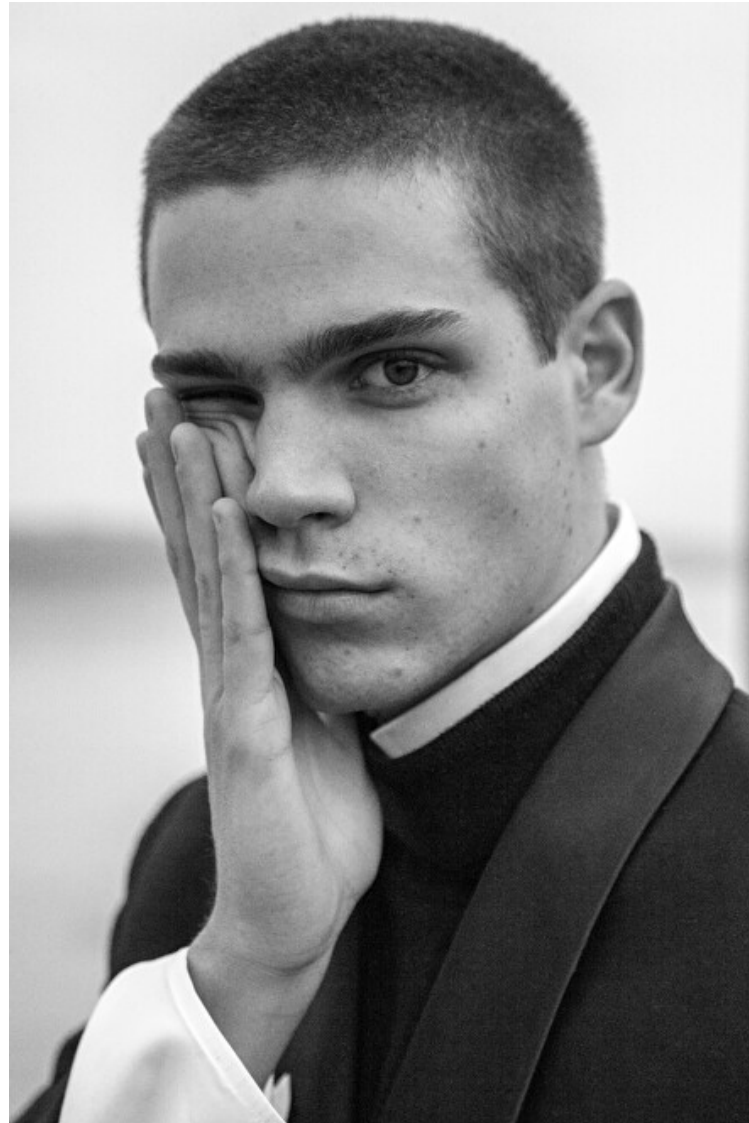

## Federico Spinas

Height 187cm / 6' 1.5"

Chest 94cm / 37"

Waist 80cm / 31.5"

Hips 88cm / 34.5"

Shoes EU/US/UK 44.5 / 11.5 /  
10

Eyes Brown

Hair Brown