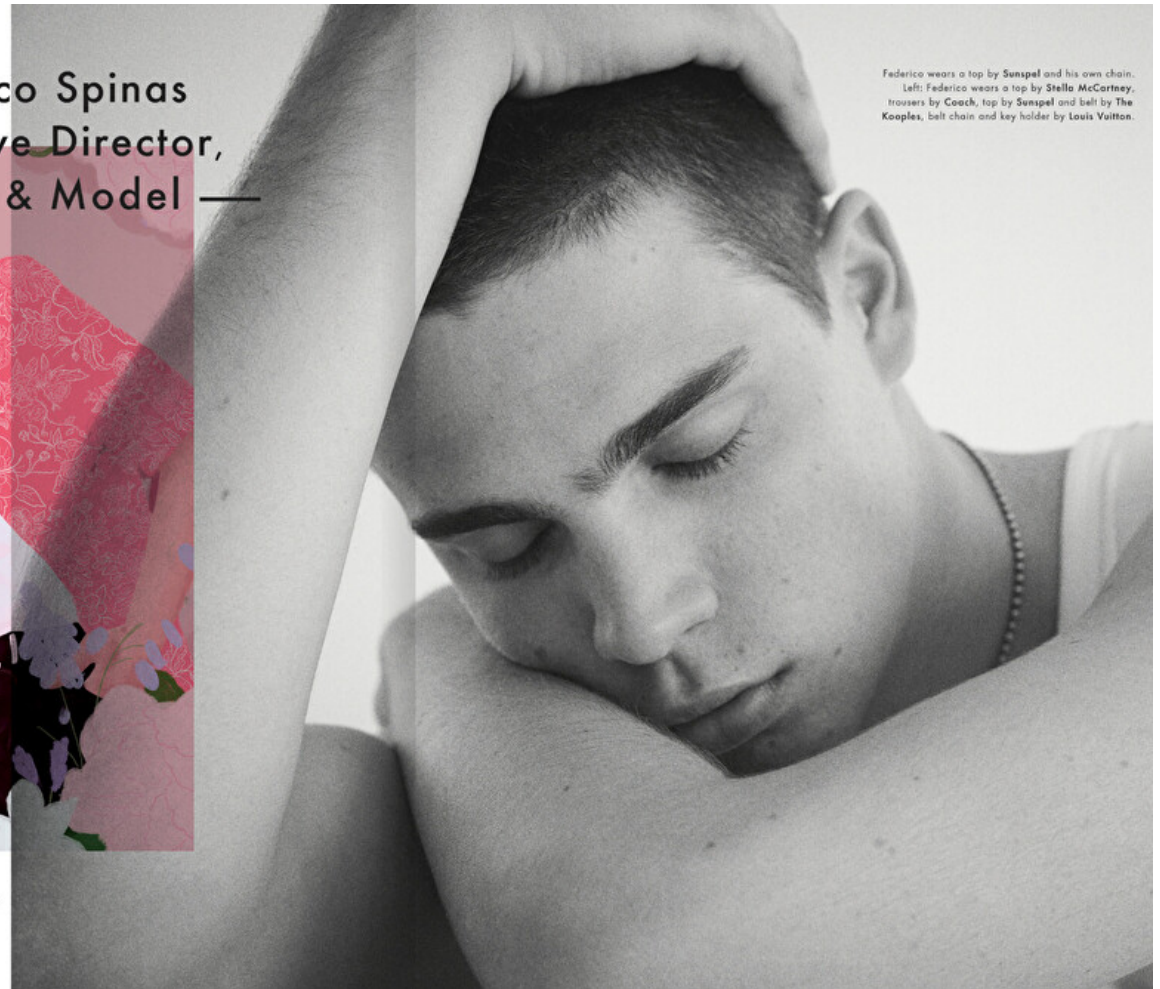

Federico Spinas
Creative Director,
Surfer & Model