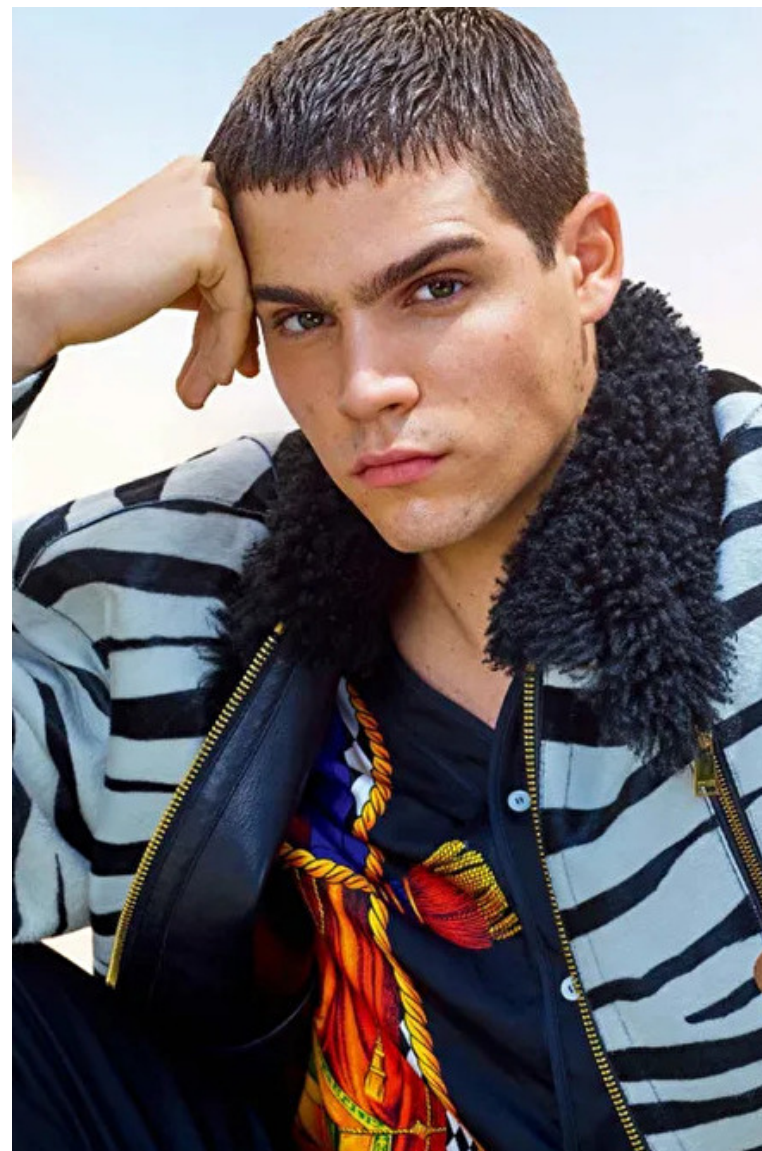

Federico Spinas

Height 187cm / 6' 1.5"

Chest 94cm / 37"

Waist 80cm / 31.5"

Hips 88cm / 34.5"

Shoes EU/US/UK 44.5 / 11.5 / 10

Eyes Brown

Hair Brown