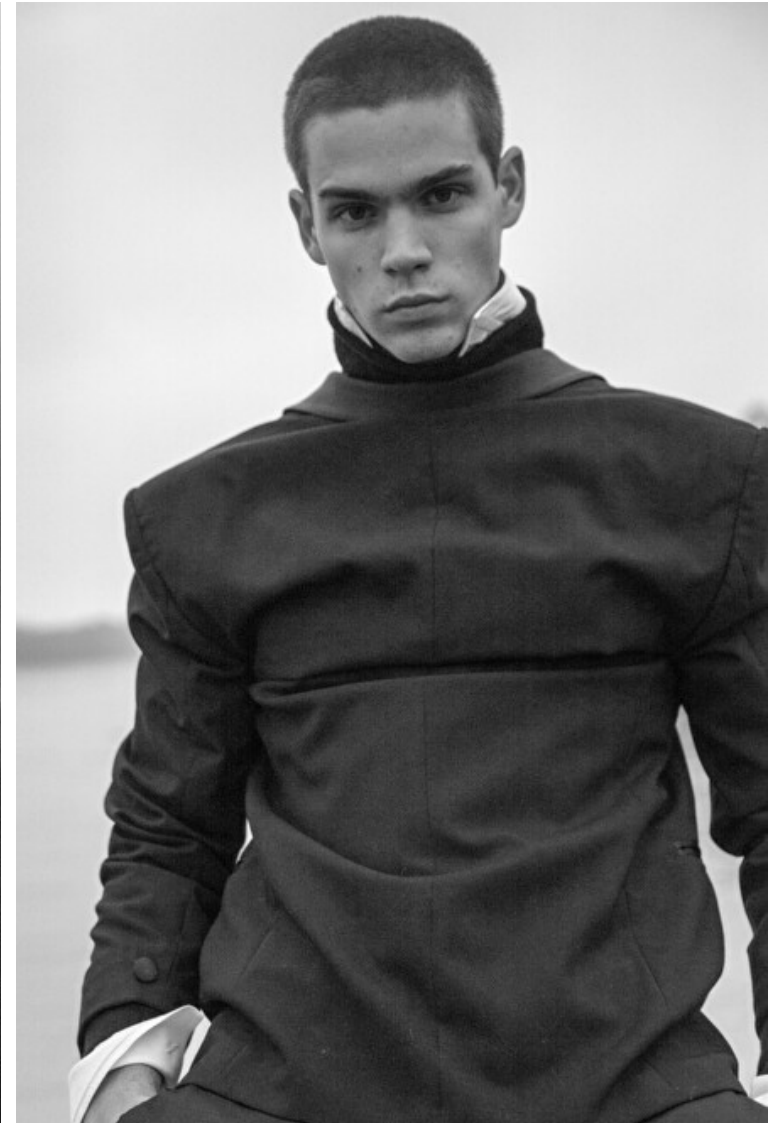

## Federico Spinas

Height 187cm / 6' 1.5"

Chest 94cm / 37"

Waist 80cm / 31.5"

Hips 88cm / 34.5"

Shoes EU/US/UK 44.5 / 11.5 /  
10

Eyes Brown

Hair Brown