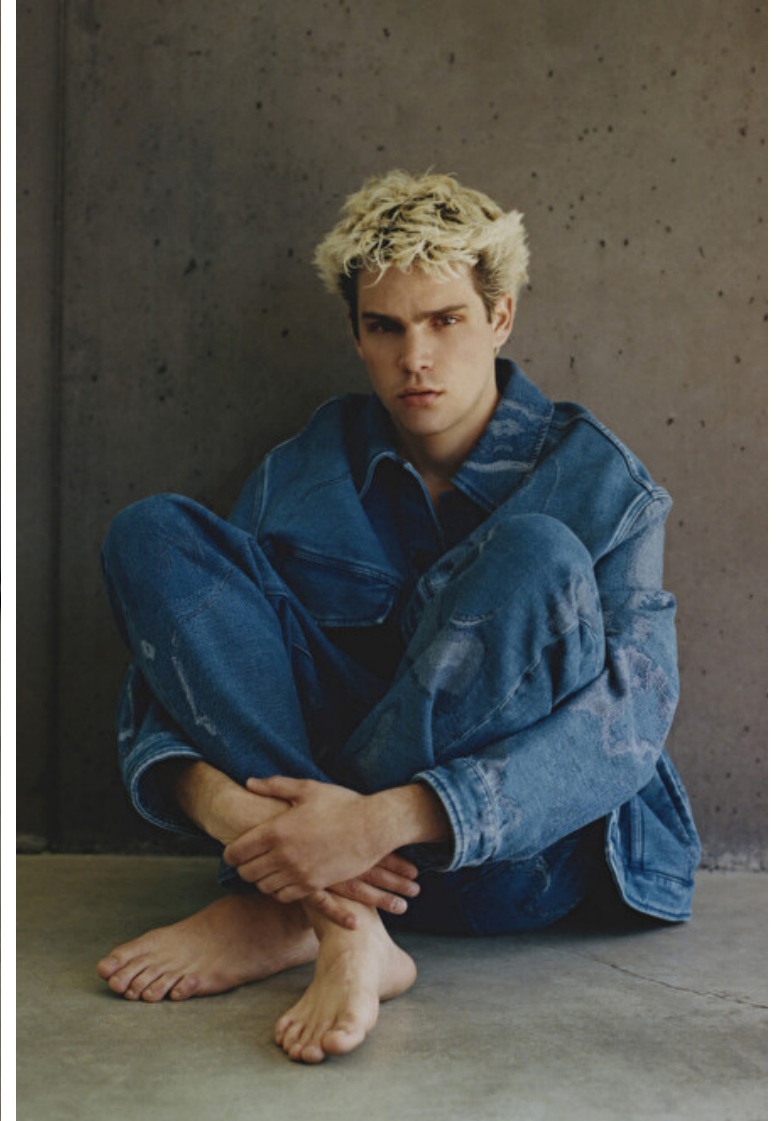

Height 187cm / 6' 1.5"

Chest 94cm / 37"

Waist 80cm / 31.5"

Hips 88cm / 34.5"

Shoes EU/US/UK 44.5 / 11.5 /
10

Eyes Brown

Hair Brown

Grev Turegatan 18, Stockholm, 00000, Sweden, Sweden