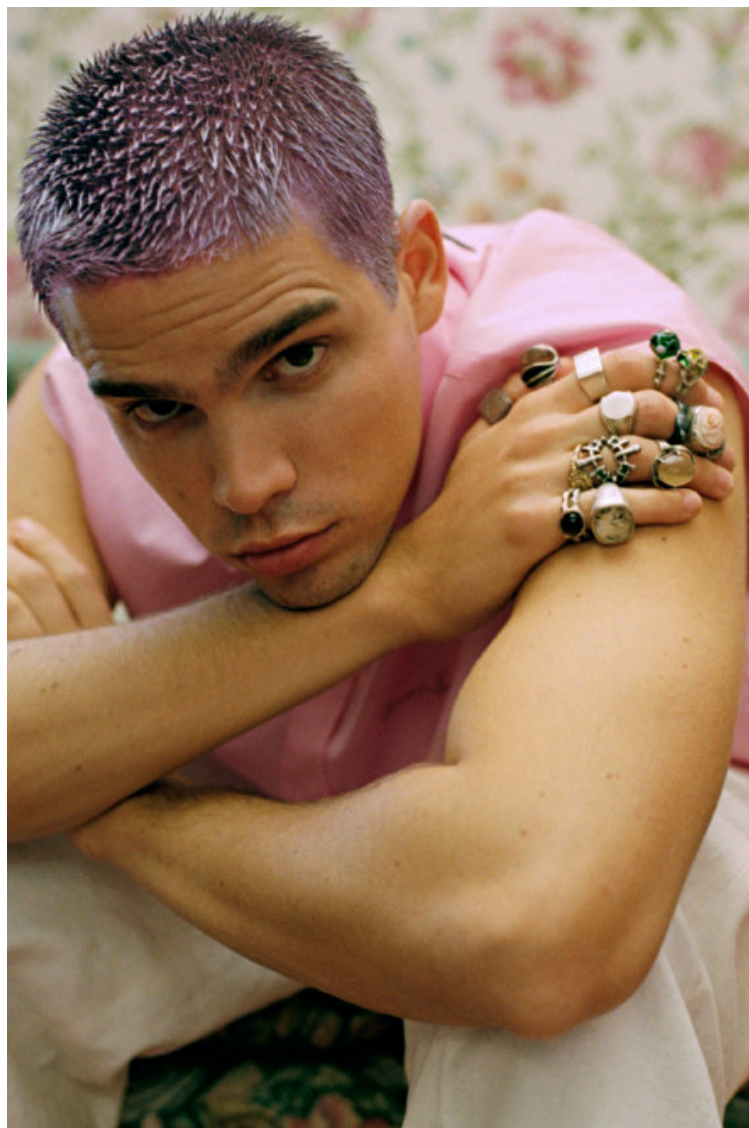

## Federico Spinas

Height 187cm / 6' 1.5"

Chest 94cm / 37"

Waist 80cm / 31.5"

Hips 88cm / 34.5"

Shoes EU/US/UK 44.5 / 11.5 /  
10

Eyes Brown

Hair Brown