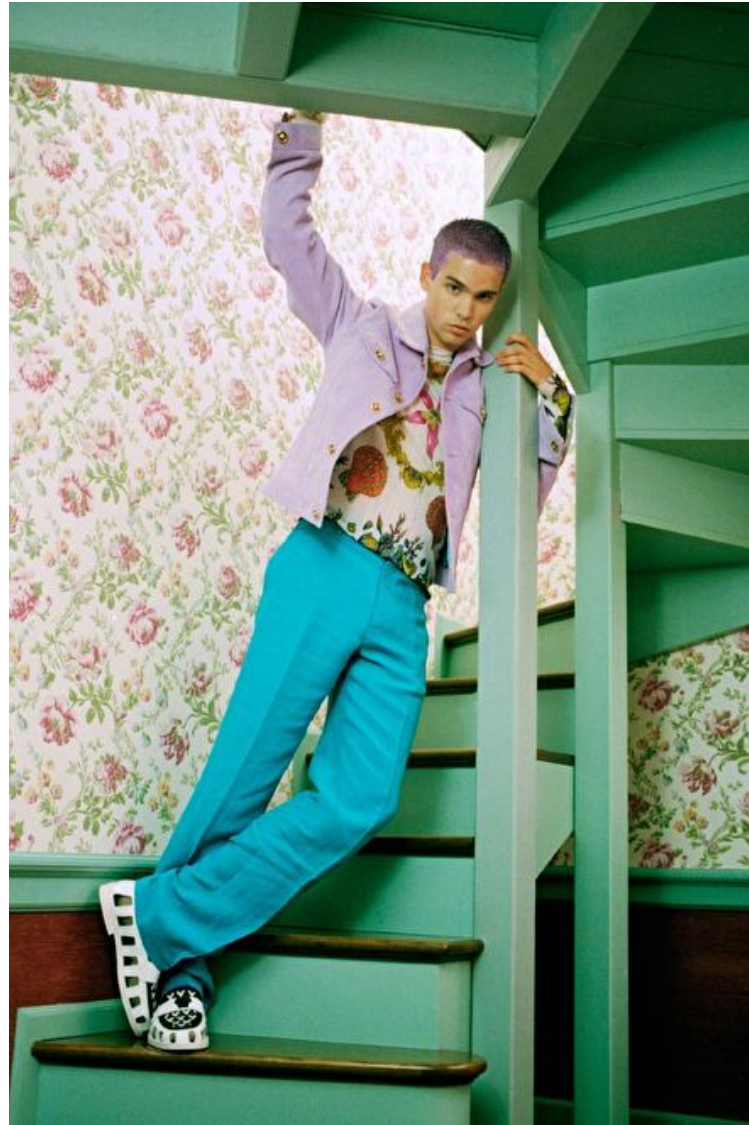

## Federico Spinas

Height 187cm / 6' 1.5"

Chest 94cm / 37"

Waist 80cm / 31.5"

Hips 88cm / 34.5"

Shoes EU/US/UK 44.5 / 11.5 /  
10

Eyes Brown

Hair Brown