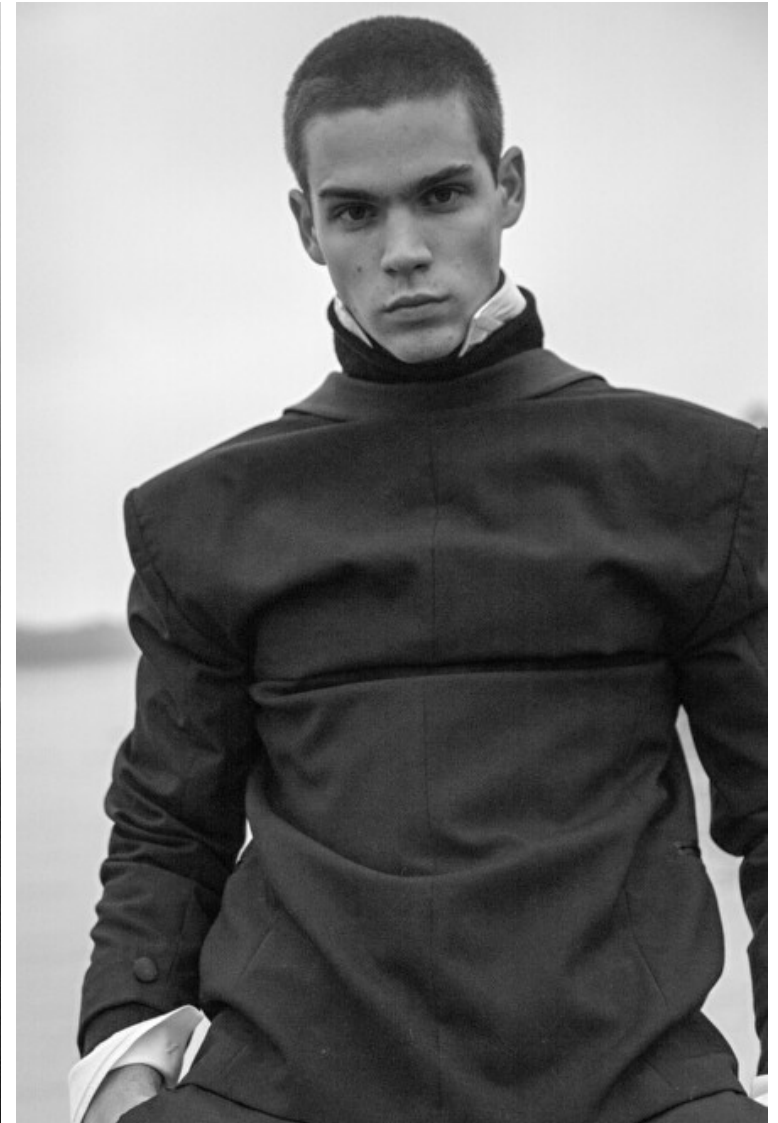

Waist 80cm / 31.5"

Hips 88cm / 34.5"

Shoes EU/US/UK 44.5 / 11.5 /
10

Eyes Brown

Hair Brown

Select

MODEL MANAGEMENT

Grev Turegatan 18, Stockholm, 00000, Sweden, Sweden