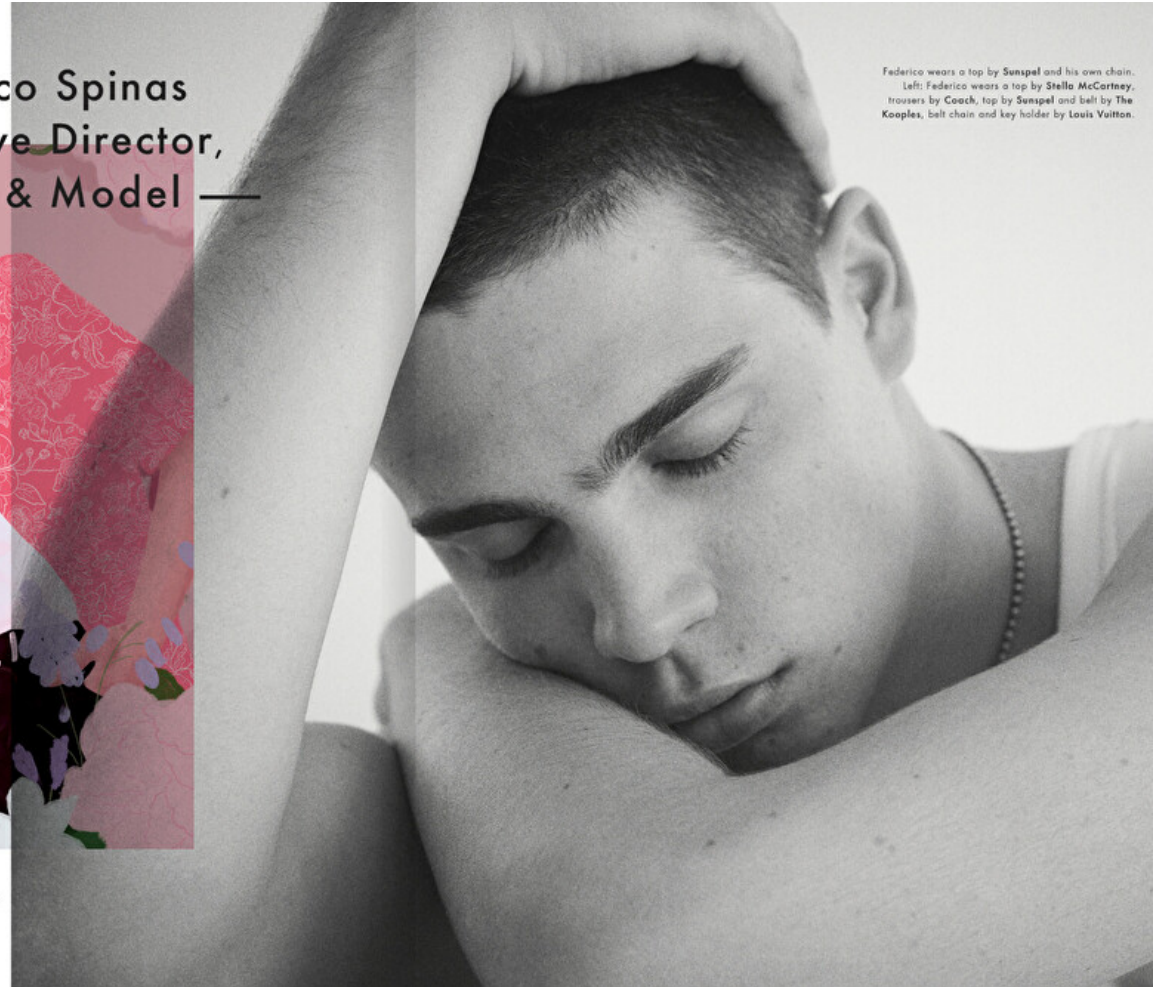

Federico Spinas
Creative Director,
Surfer & Model