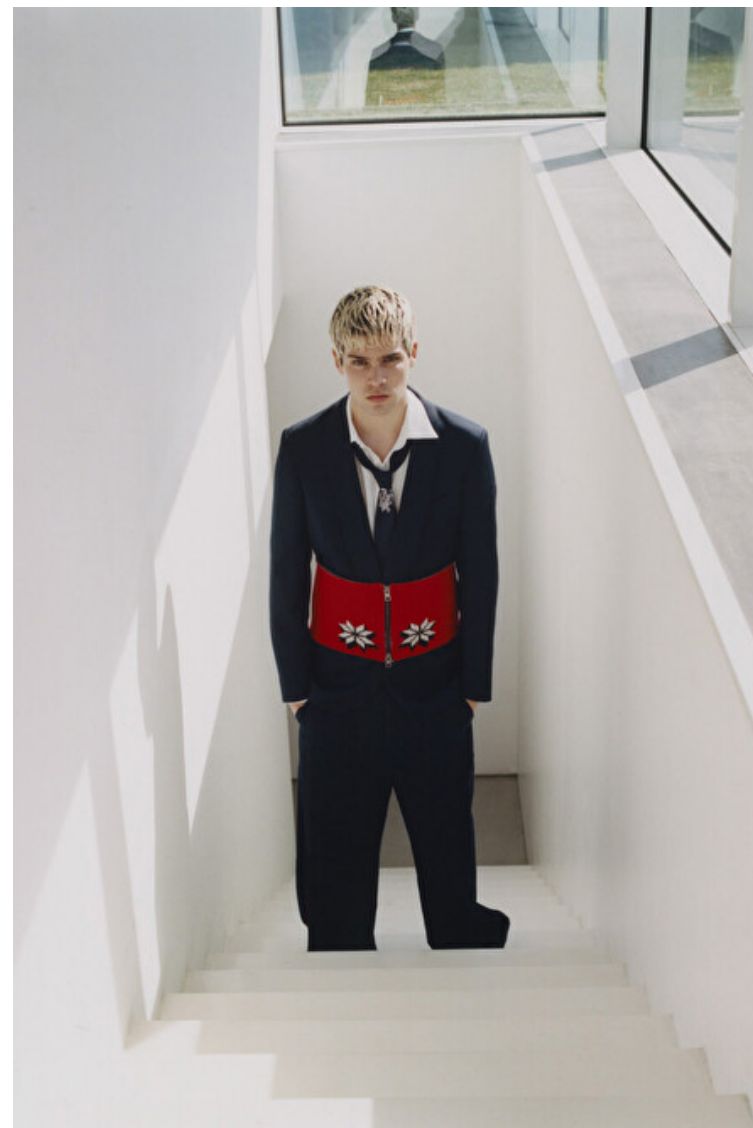

Height 187cm / 6' 1.5"

Chest 94cm / 37"

Waist 80cm / 31.5"

Hips 88cm / 34.5"

Shoes EU/US/UK 44.5 / 11.5 /
10

Eyes Brown

Hair Brown

Federico Spinas