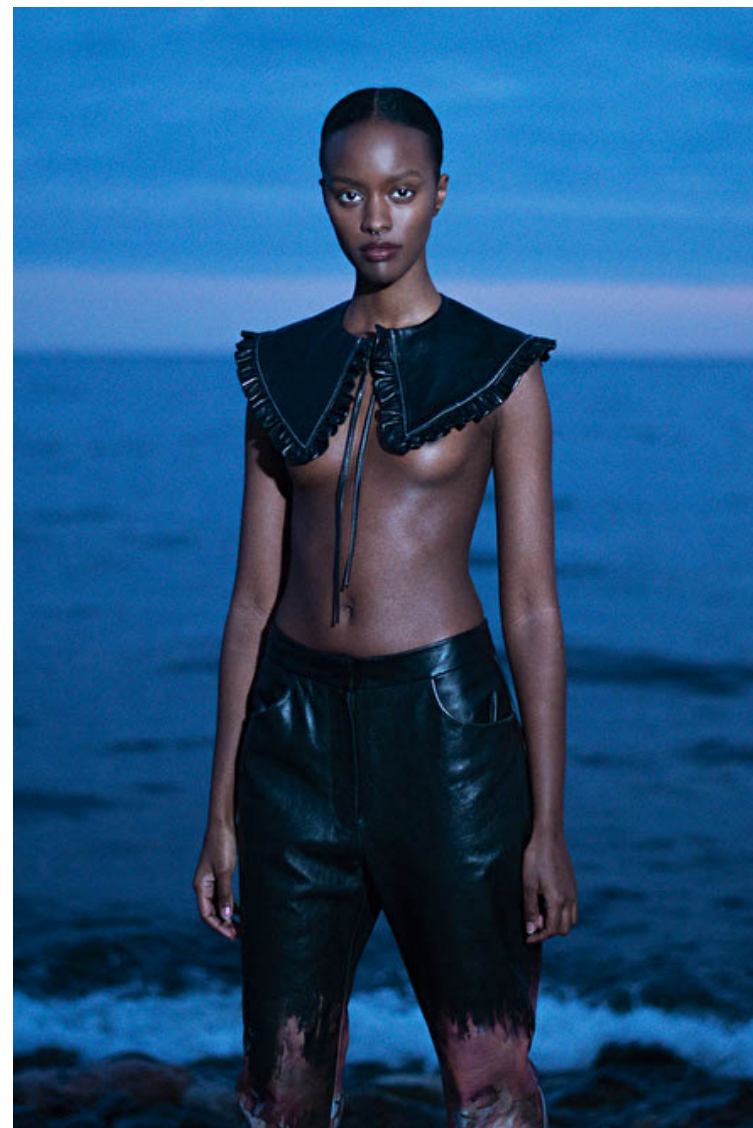

Bust 75cm / 29.5"

Waist 59cm / 23"

Hips 90cm / 35.5"

Shoes EU/US/UK 38 / 7.5 / 5

Eyes Brown

Hair Black

Location Sweden

Select