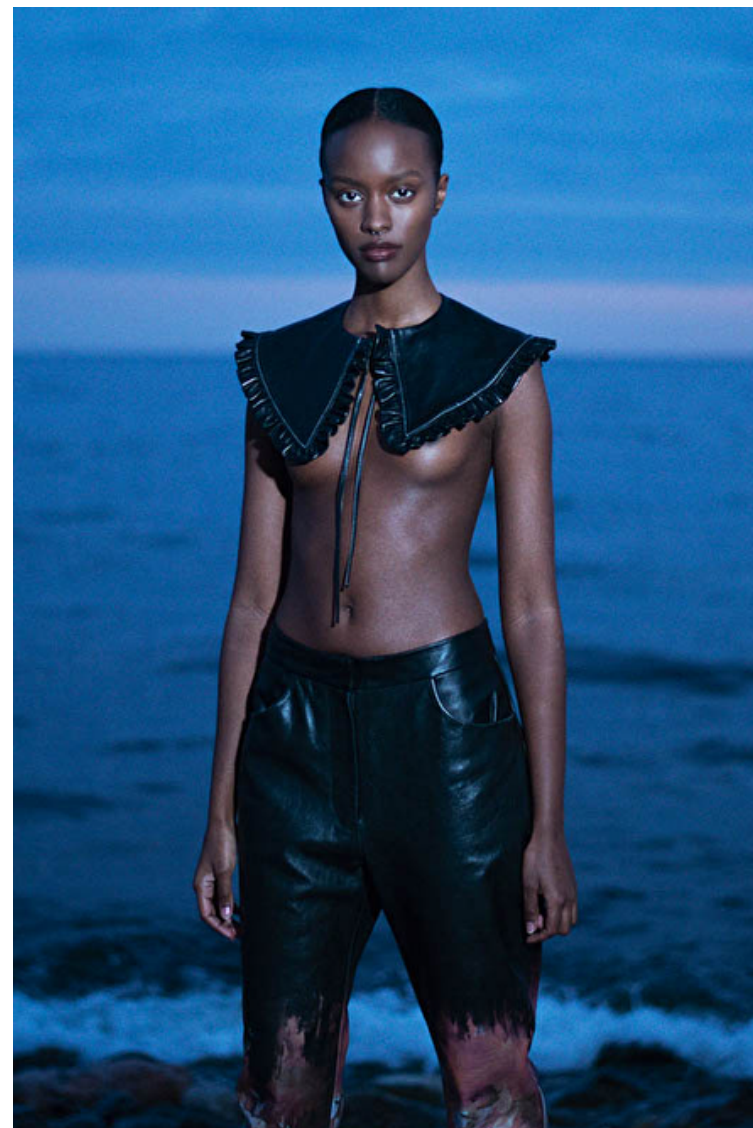

Height 174cm / 5' 8.5"

Bust 75cm / 29.5"

Waist 59cm / 23"

Hips 90cm / 35.5"

Shoes EU/US/UK 38 / 7.5 / 5

Eyes Brown

Hair Black

Location Sweden