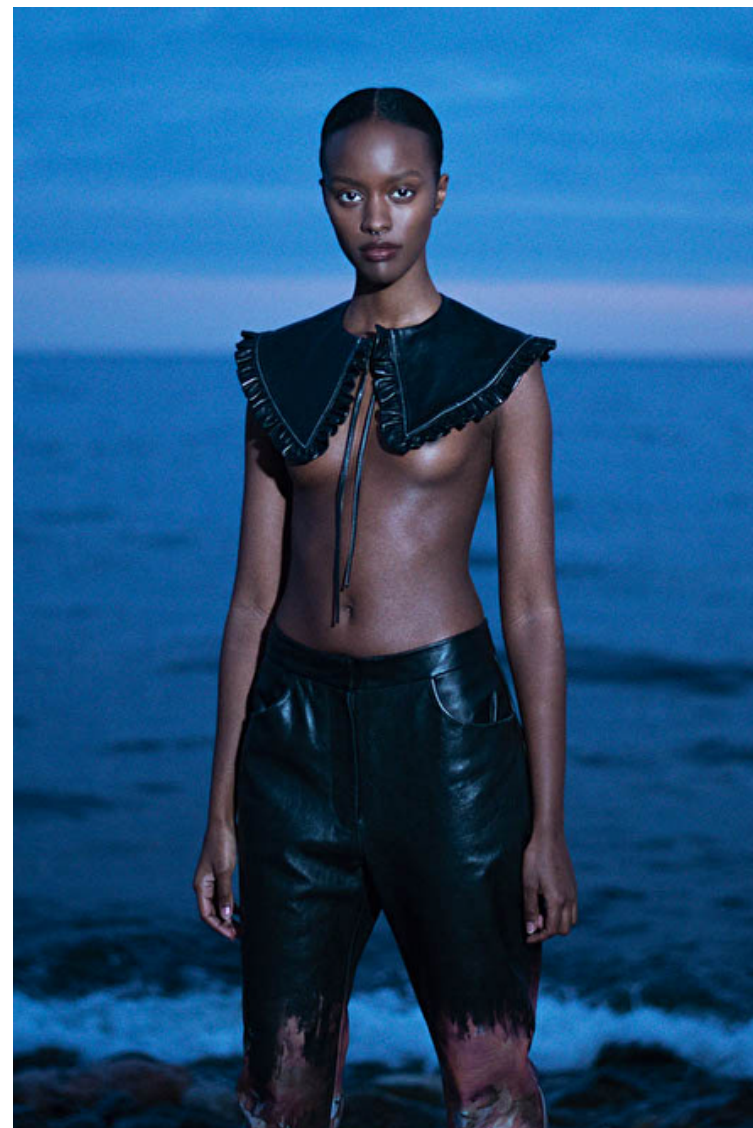

Fedola Shema

Height 174cm / 5' 8.5"

Bust 75cm / 29.5"

Waist 59cm / 23"

Hips 90cm / 35.5"

Shoes EU/US/UK 38 / 7.5 / 5

Eyes Brown

Hair Black

Location Sweden