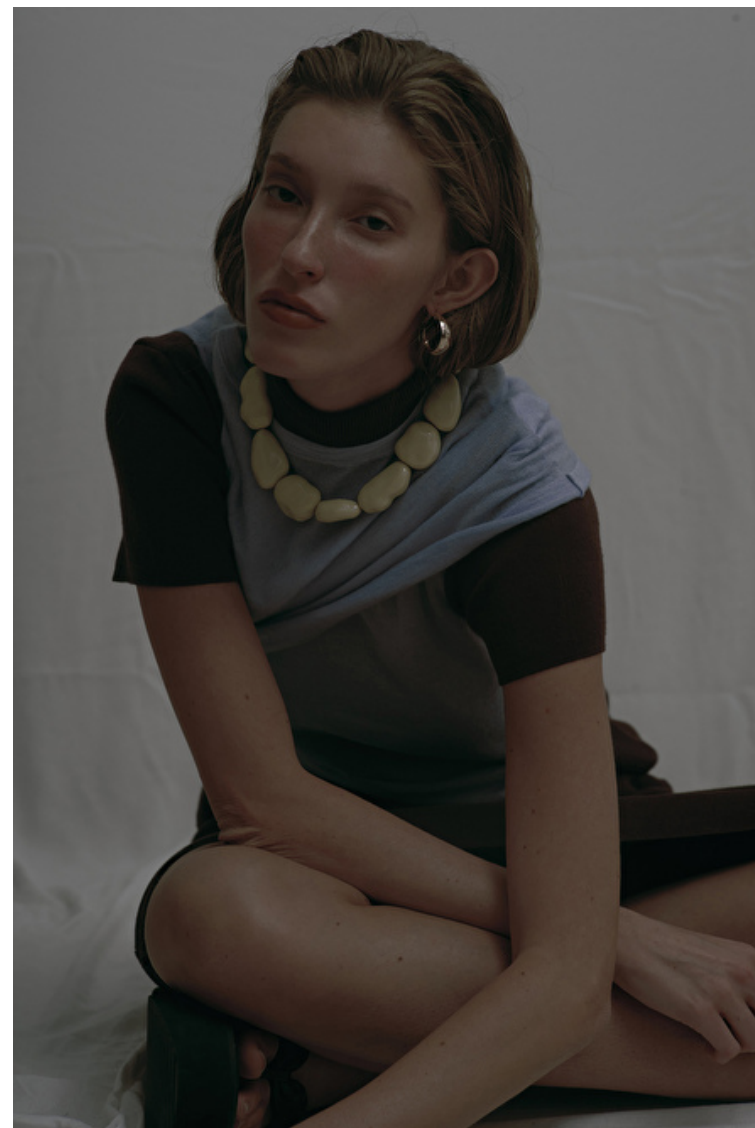

Select

MODEL MANAGEMENT

Grev Turegatan 18, Stockholm, 00000, Sweden, Sweden

Phone: 08-545 866 66 Email: info.stockholm@selectmodel.com Website: <https://www.selectmodel.com/>

Fer Zilio

Height 176cm / 5' 9.5"

Bust 83cm / 32.5"

Waist 60cm / 23.5"

Hips 89cm / 35"

Shoes EU/US/UK 38 / 7.5 / 5

Eyes Brown

Hair Dark blond