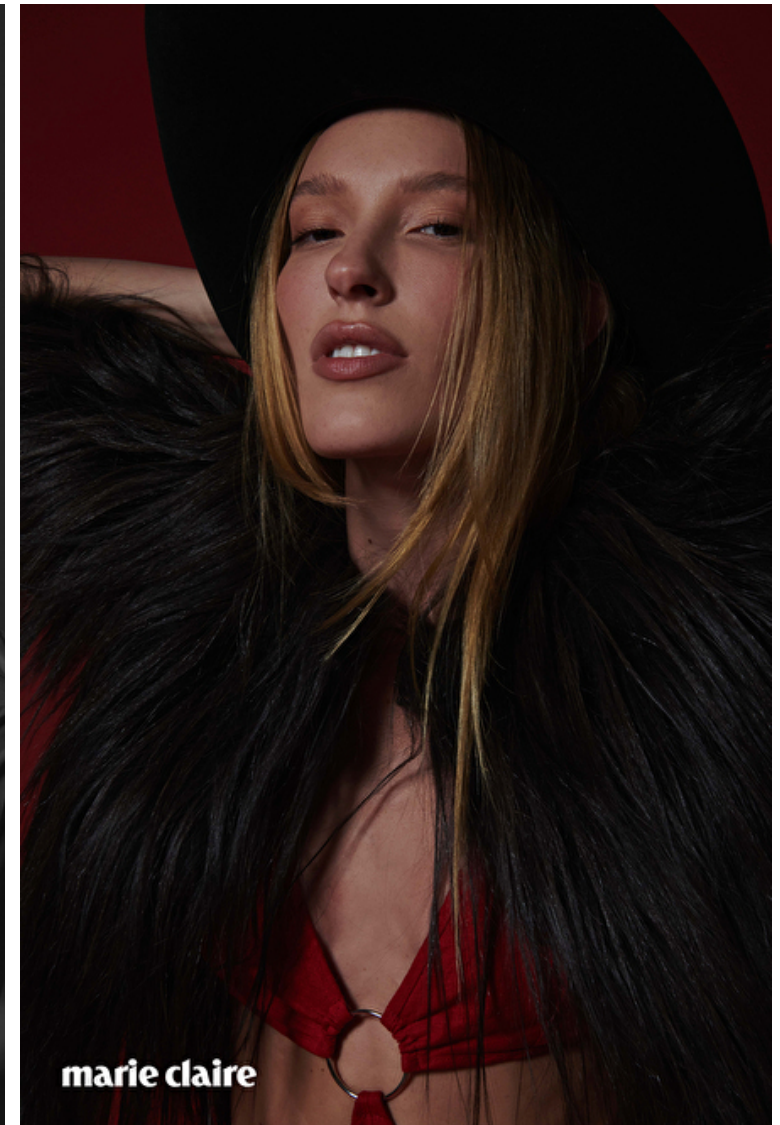

Select

MODEL MANAGEMENT

Grev Turegatan 18, Stockholm, 00000, Sweden, Sweden

Phone: 08-545 866 66 Email: info.stockholm@selectmodel.com Website: <https://www.selectmodel.com/>

Fer Zilio

Height 176cm / 5' 9.5"

Bust 83cm / 32.5"

Waist 60cm / 23.5"

Hips 89cm / 35"

Shoes EU/US/UK 38 / 7.5 / 5

Eyes Brown

Hair Dark blond