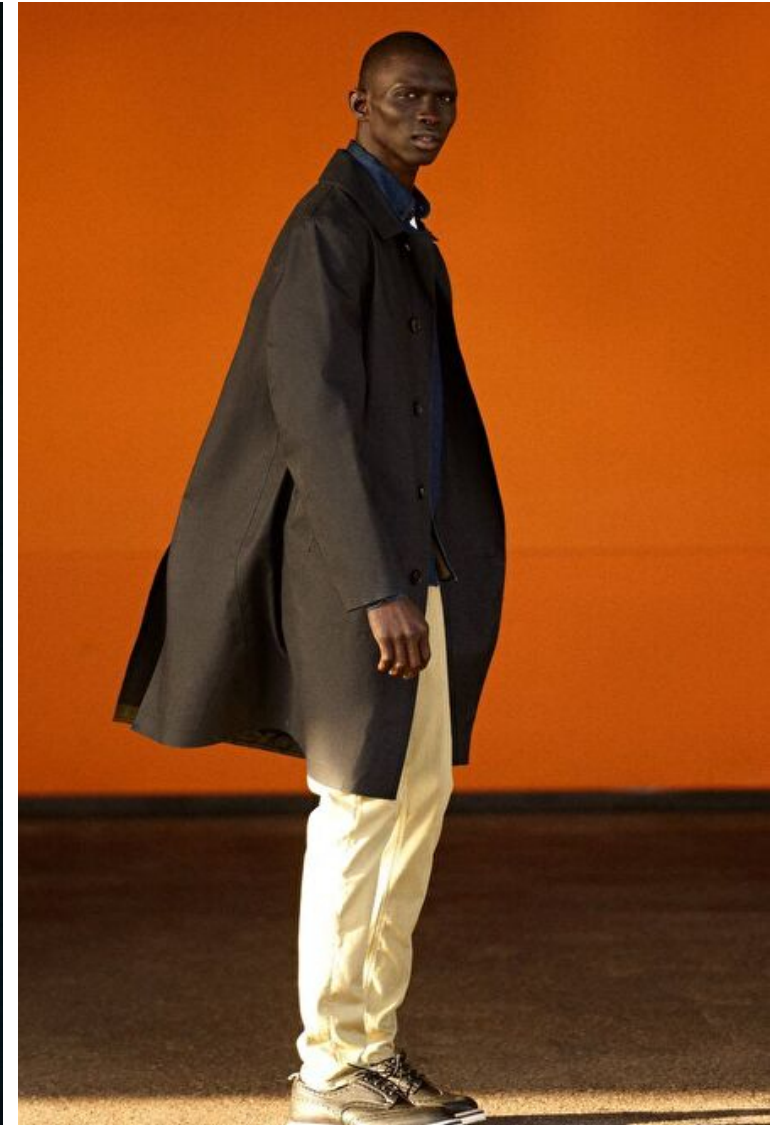

Select

MODEL MANAGEMENT

Grev Turegatan 18, Stockholm, 11446, Stockholm, Sweden

Phone: 08-545 866 66 Email: info.stockholm@selectmodel.com Website: <https://www.selectmodel.com/>

Fernando Cabral

Height 189cm / 6' 2.5"

Size EU/US 38 / 8

Chest 94cm / 37"

Waist 78cm / 30.5"

Hips 97cm / 38"

Shoes EU/US/UK 44 / 11 / 9.5

Eyes Brown

Hair Brown