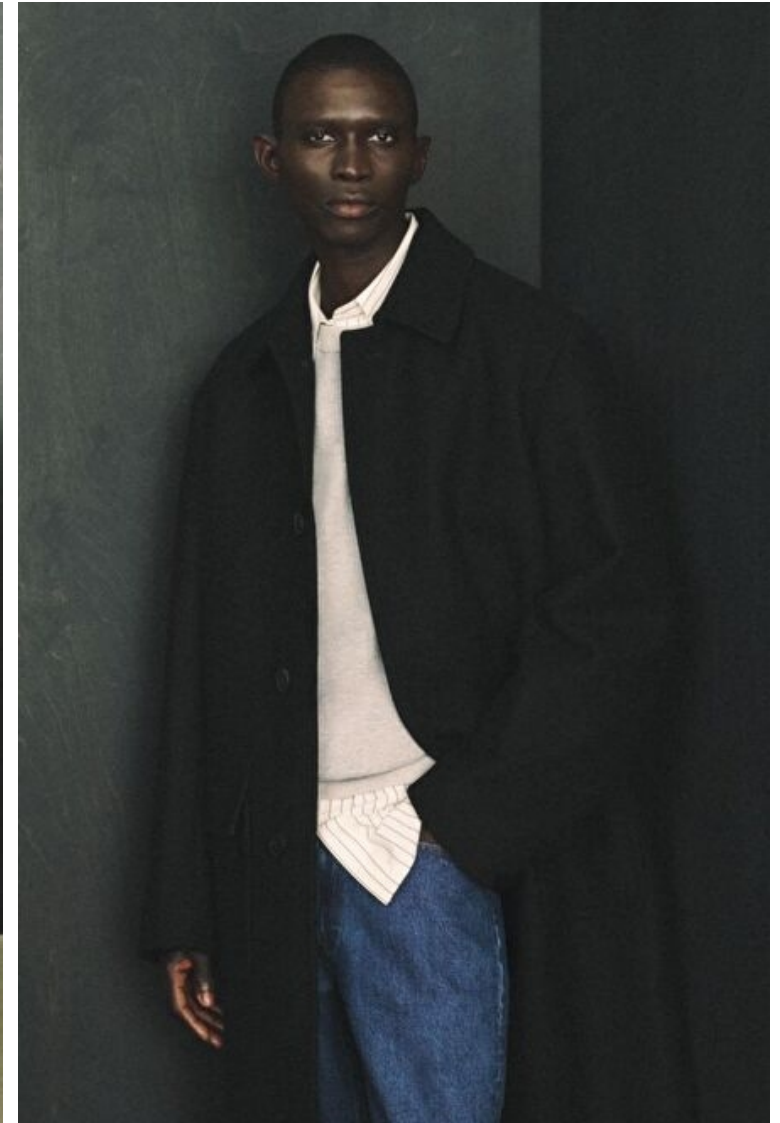

Select

MODEL MANAGEMENT

Grev Turegatan 18, Stockholm, 11446, Stockholm, Sweden

Phone: 08-545 866 66 Email: info.stockholm@selectmodel.com Website: <https://www.selectmodel.com/>

Fernando Cabral

Height 189cm / 6' 2.5"

Chest 94cm / 37"

Waist 78cm / 30.5"

Hips 97cm / 38"

Shoes EU/US/UK 44 / 11 / 9.5

Eyes Brown

Hair Brown