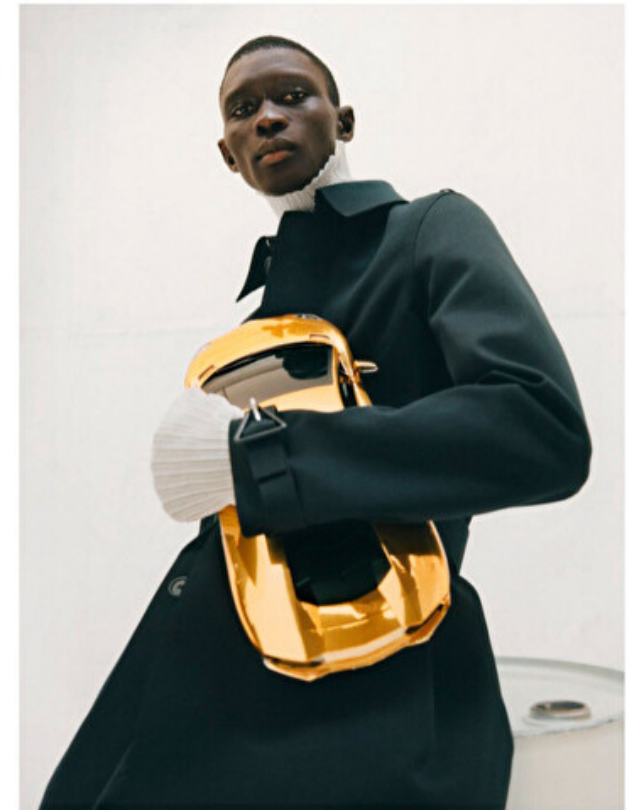

Select

MODEL MANAGEMENT

Grev Turegatan 18, Stockholm, 11446, Stockholm, Sweden

Phone: 08-545 866 66 Email: info.stockholm@selectmodel.com Website: <https://www.selectmodel.com/>

Fernando Cabral

Height 189cm / 6' 2.5"

Size EU/US 38 / 8

Chest 94cm / 37"

Waist 78cm / 30.5"

Hips 97cm / 38"

Shoes EU/US/UK 44 / 11 / 9.5

Eyes Brown

Hair Brown

BOTTEGAVENETA.COM

BOTTEGA VENETA