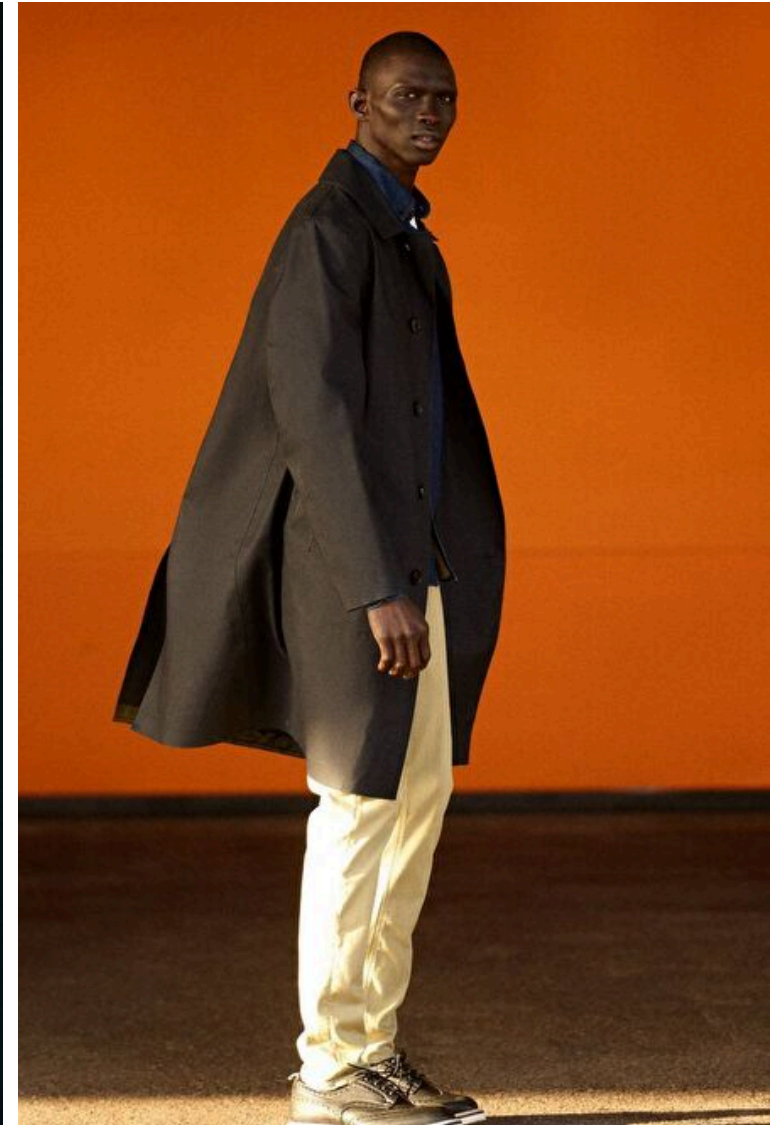

Height 189cm / 6' 2.5"

Size EU/US 38 / 8

Chest 94cm / 37"

Waist 78cm / 30.5"

Hips 97cm / 38"

Shoes EU/US/UK 44 / 11 / 9.5

Eyes Brown

Hair Brown