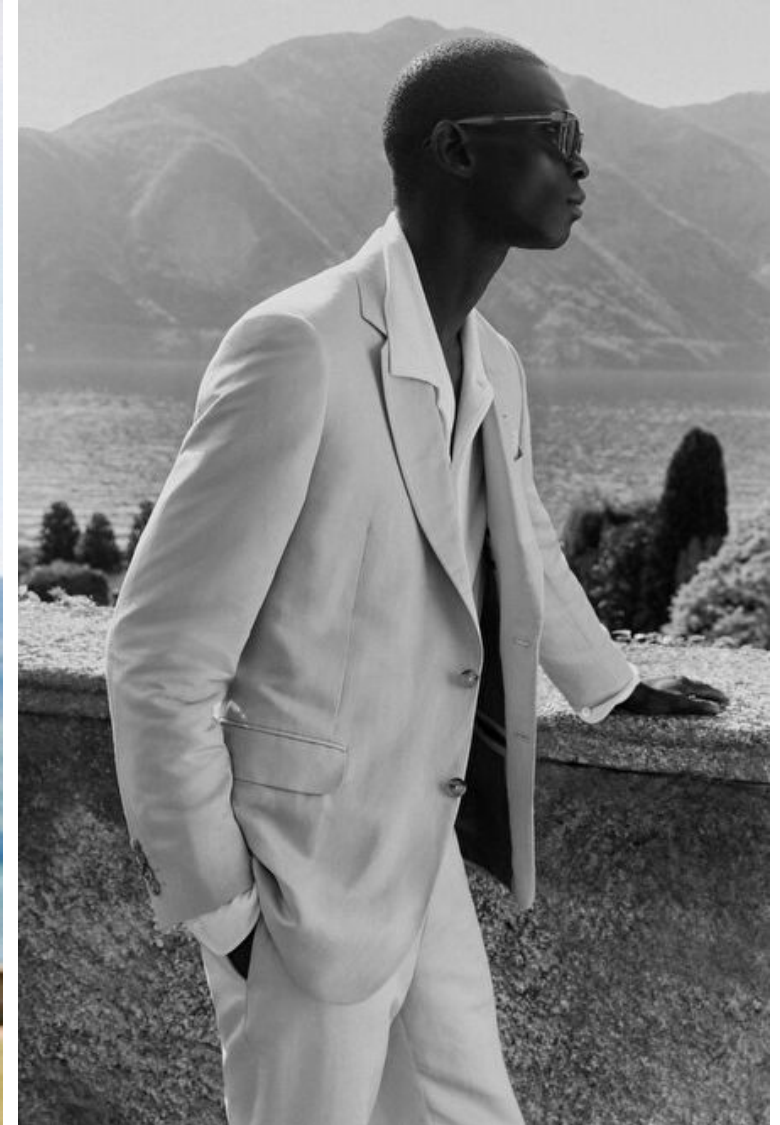

Size EU/US 38 / 8

Chest 94cm / 37"

Waist 78cm / 30.5"

Hips 97cm / 38"

Shoes EU/US/UK 44 / 11 / 9.5

Eyes Brown

Hair Brown

Select