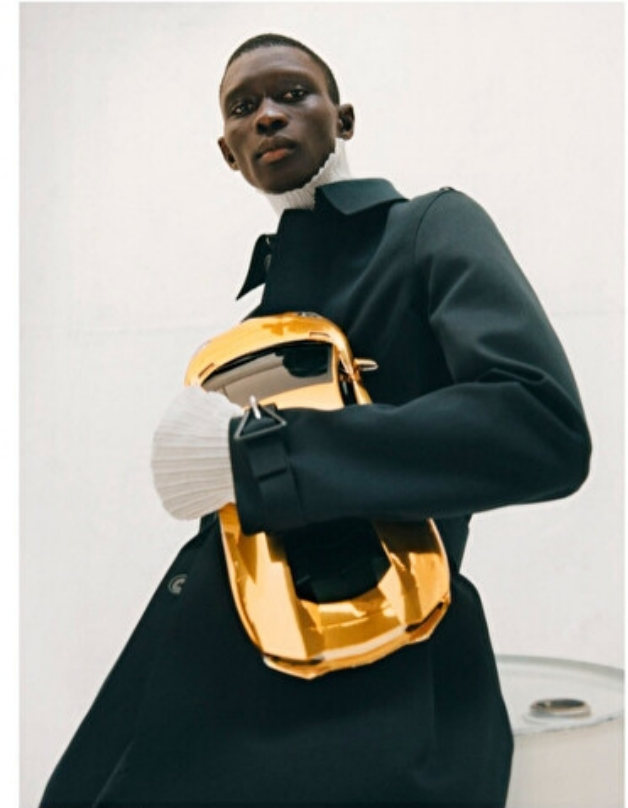

Chest 94cm / 37"

Waist 78cm / 30.5"

Hips 97cm / 38"

Shoes EU/US/UK 44 / 11 / 9.5

Eyes Brown

Hair Brown

BOTTEGAVENETA.COM

BOTTEGA VENETA