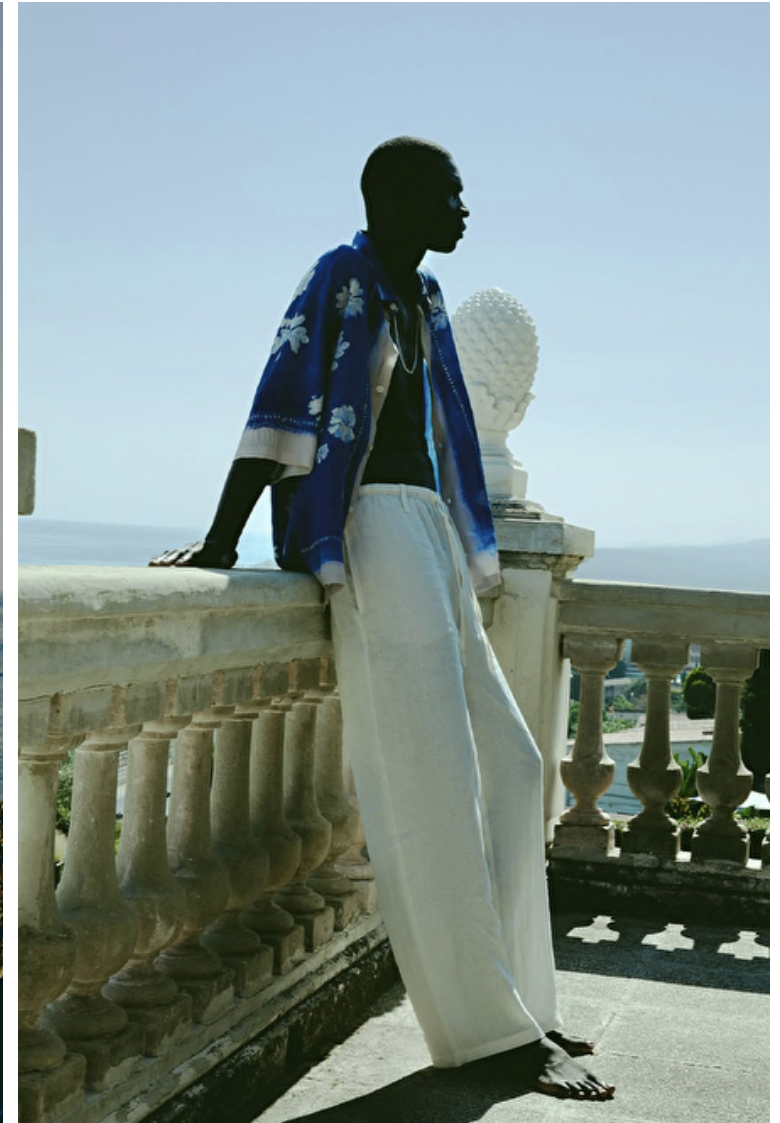

Select

MODEL MANAGEMENT

Grev Turegatan 18, Stockholm, 11446, Stockholm, Sweden

Phone: 08-545 866 66 Email: info.stockholm@selectmodel.com Website: <https://www.selectmodel.com/>

Fernando Cabral

Height 189cm / 6' 2.5"

Size EU/US 38 / 8

Chest 94cm / 37"

Waist 78cm / 30.5"

Hips 97cm / 38"

Shoes EU/US/UK 44 / 11 / 9.5

Eyes Brown

Hair Brown