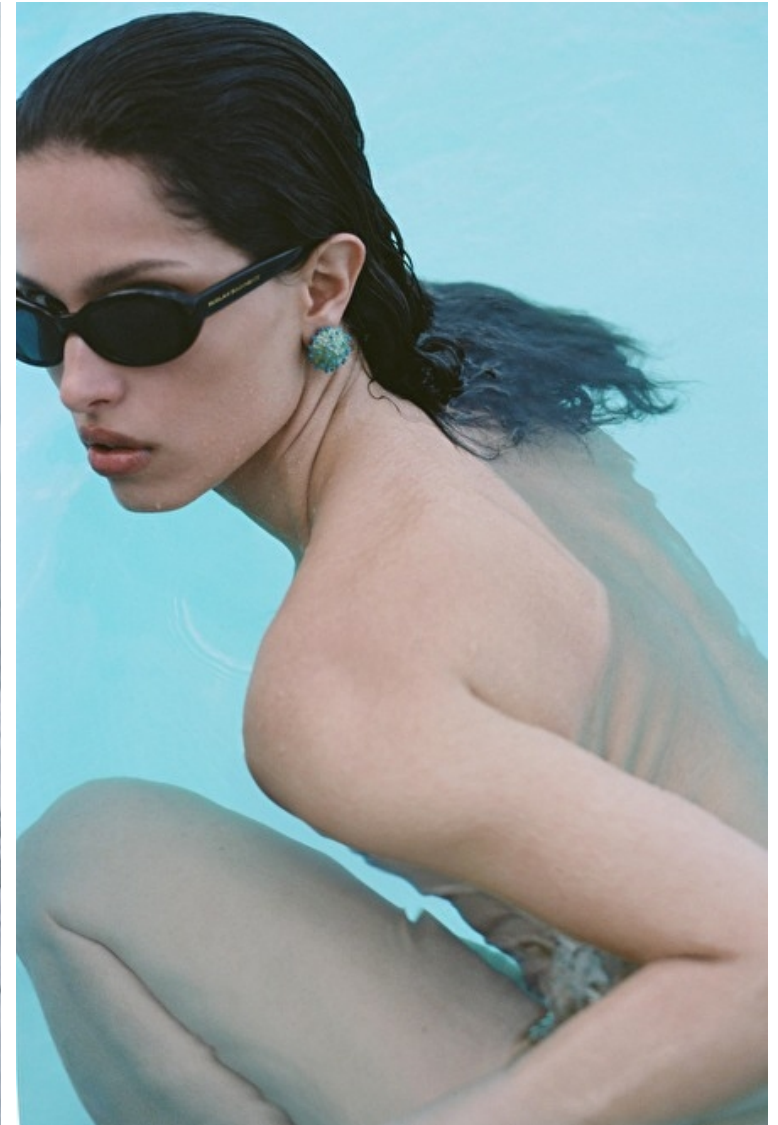

Fidan

Height 172cm / 5' 7.5"

Bust 82cm / 32.5"

Waist 62cm / 24.5"

Hips 90cm / 35.5"

Shoes EU/US/UK 39.5 / 8.5 / 6

Eyes Green

Hair Brown