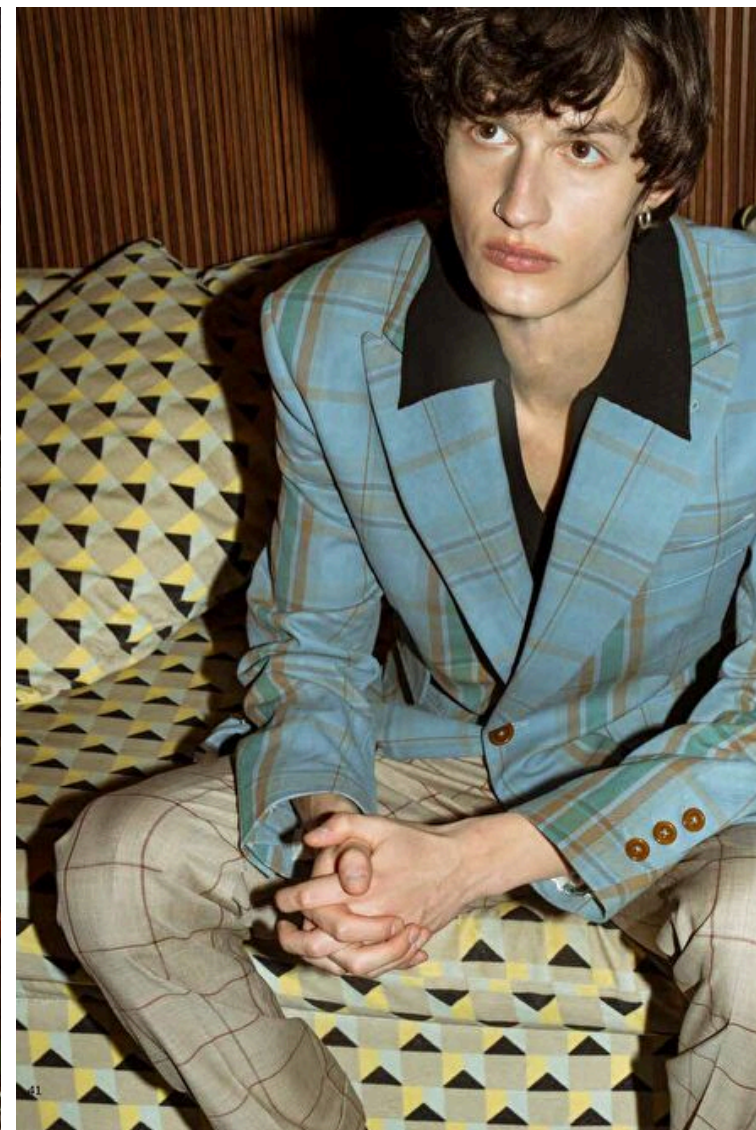

## Filip Gasiewicz

Height 190cm / 6' 3.0"

Chest 89cm / 35"

Waist 76cm / 30"

Hips 89cm / 35"

Shoes EU/US/UK 44 / 11 / 9.5

Eyes Hazel

Hair Dark brown