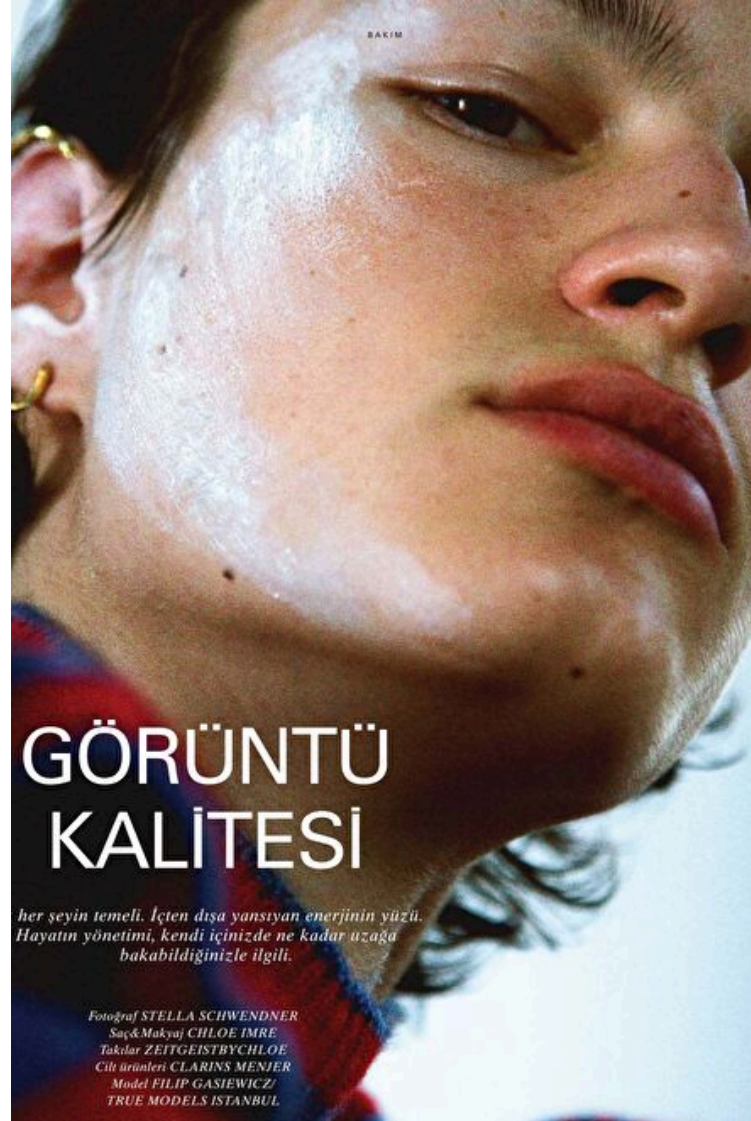

## Filip Gasiewicz

Height 190cm / 6' 3.0"

Chest 89cm / 35"

Waist 76cm / 30"

Hips 89cm / 35"

Shoes EU/US/UK 44 / 11 / 9.5

Eyes Hazel

Hair Dark brown