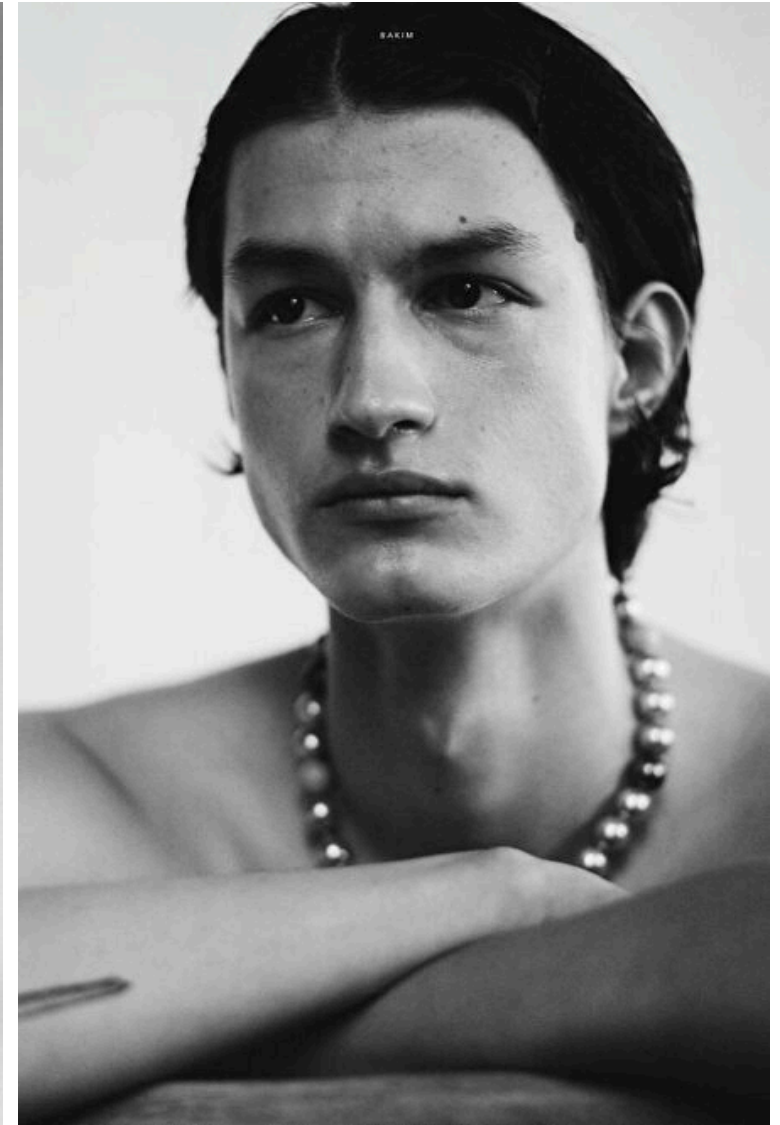

Select

MODEL MANAGEMENT

Grev Turegatan 18, Stockholm, 00000, Sweden, Sweden

Phone: 08-545 866 66 Email: info.stockholm@selectmodel.com Website: <https://www.selectmodel.com/>

Filip Gasiewicz

Height 190cm / 6' 3.0"

Chest 89cm / 35"

Waist 76cm / 30"

Hips 89cm / 35"

Shoes EU/US/UK 44 / 11 / 9.5

Eyes Hazel

Hair Dark brown