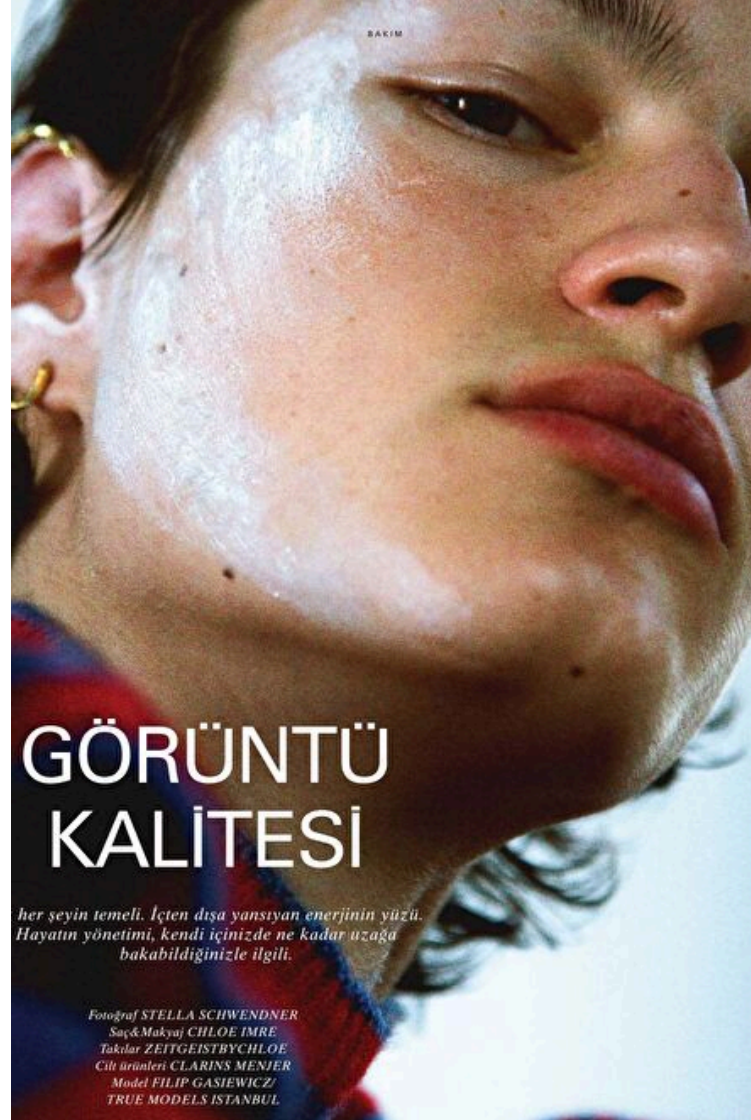

Height 190cm / 6' 3.0"

Chest 89cm / 35"

Waist 76cm / 30"

Hips 89cm / 35"

Shoes EU/US/UK 44 / 11 / 9.5

Eyes Hazel

Hair Dark brown

Select