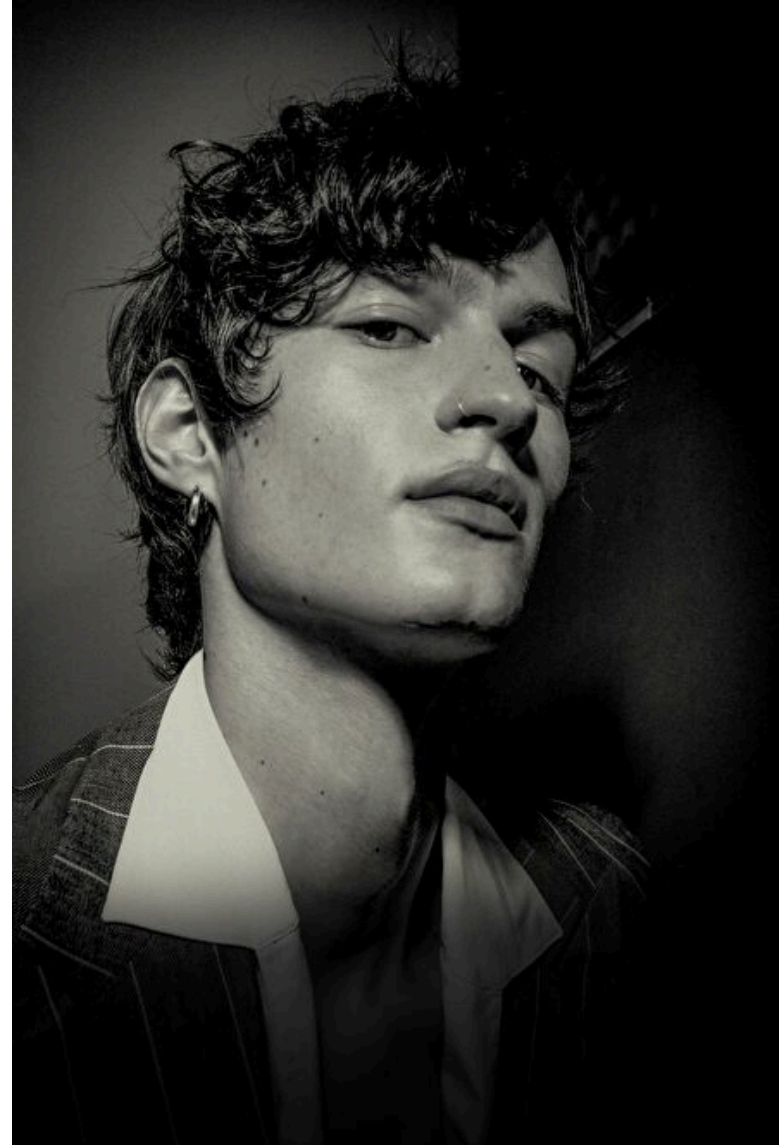

## Filip Gasiewicz

Height 190cm / 6' 3.0"

Chest 89cm / 35"

Waist 76cm / 30"

Hips 89cm / 35"

Shoes EU/US/UK 44 / 11 / 9.5

Eyes Hazel

Hair Dark brown