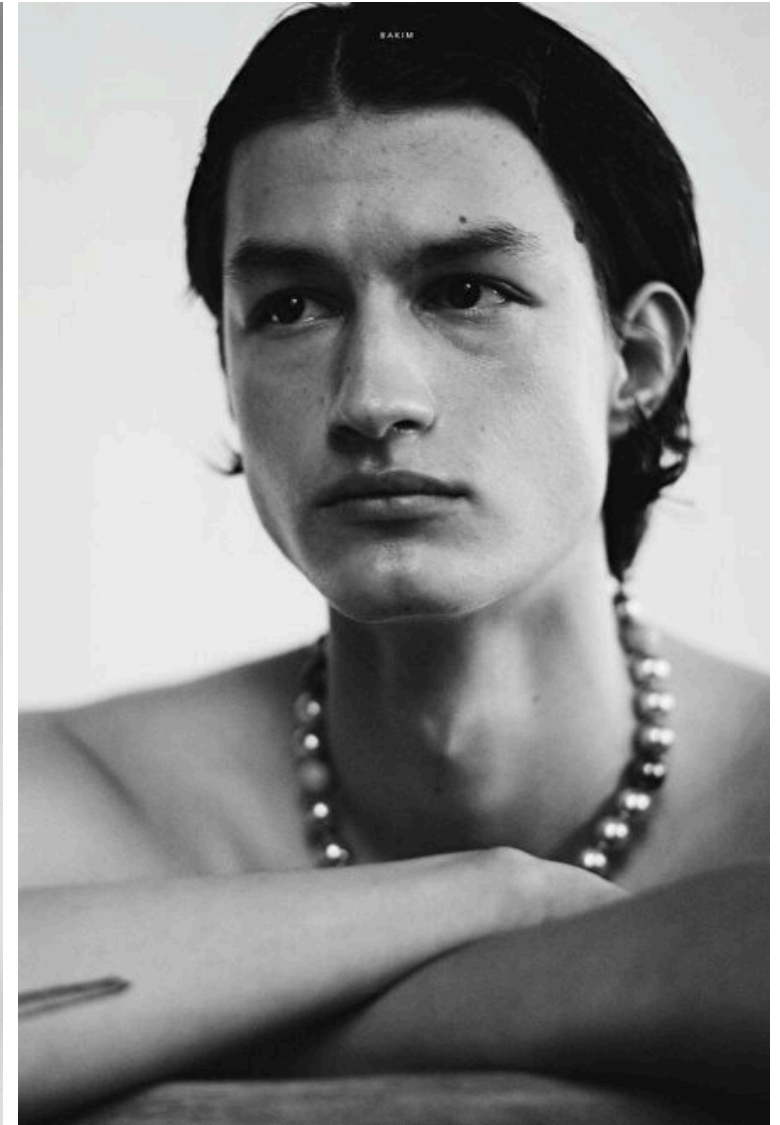

## Filip Gasiewicz

Height 190cm / 6' 3.0"

Chest 89cm / 35"

Waist 76cm / 30"

Hips 89cm / 35"

Shoes EU/US/UK 44 / 11 / 9.5

Eyes Hazel

Hair Dark brown