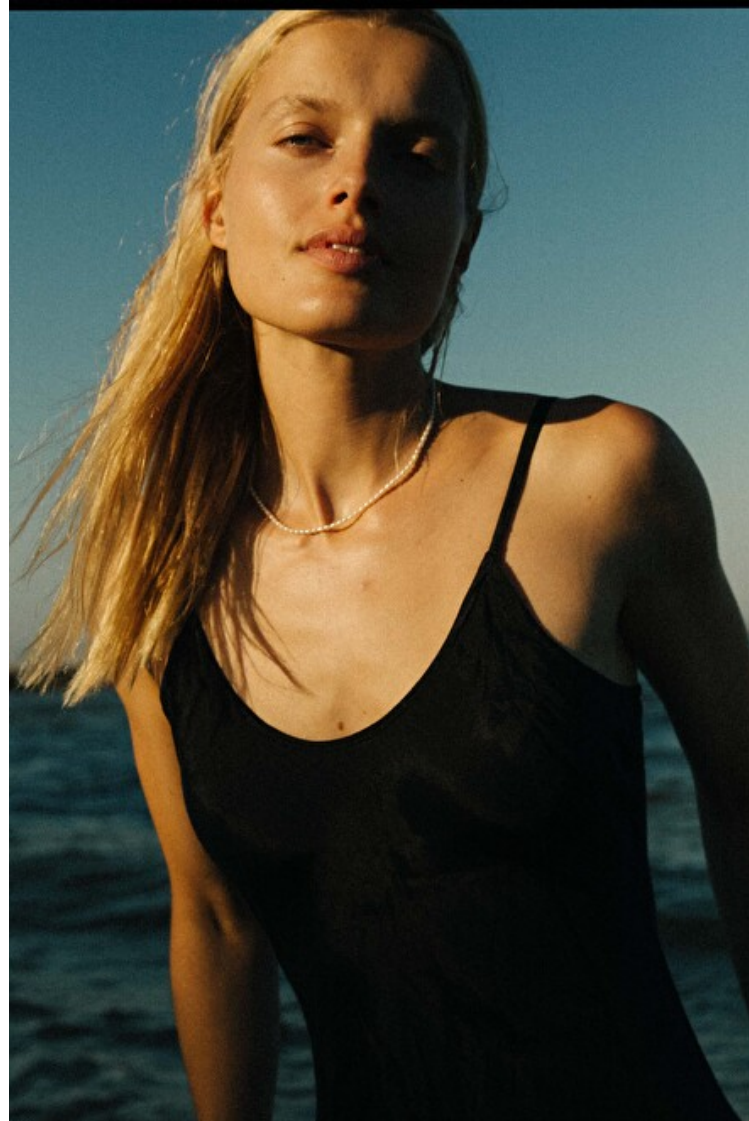

Waist 60cm / 23.5"

Hips 90cm / 35.5"

Shoes EU/US/UK 39 / 8 / 6

Eyes Blue green

Hair Blond

Select

MODEL MANAGEMENT

Grev Turegatan 18, Stockholm, 00000, Sweden, Sweden