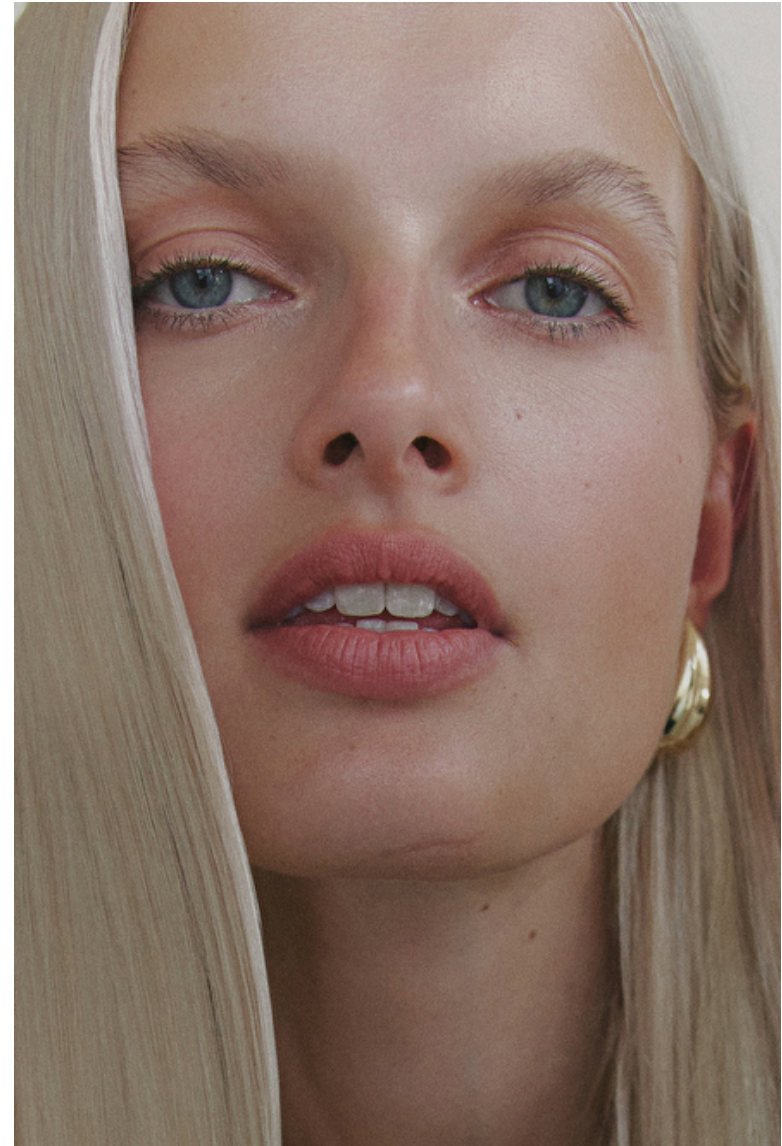

Franzi Stegemann

Height 178cm / 5' 10.0"

Bust 83cm / 32.5"

Waist 60cm / 23.5"

Hips 90cm / 35.5"

Shoes EU/US/UK 39 / 8 / 6

Eyes Blue green

Hair Blond