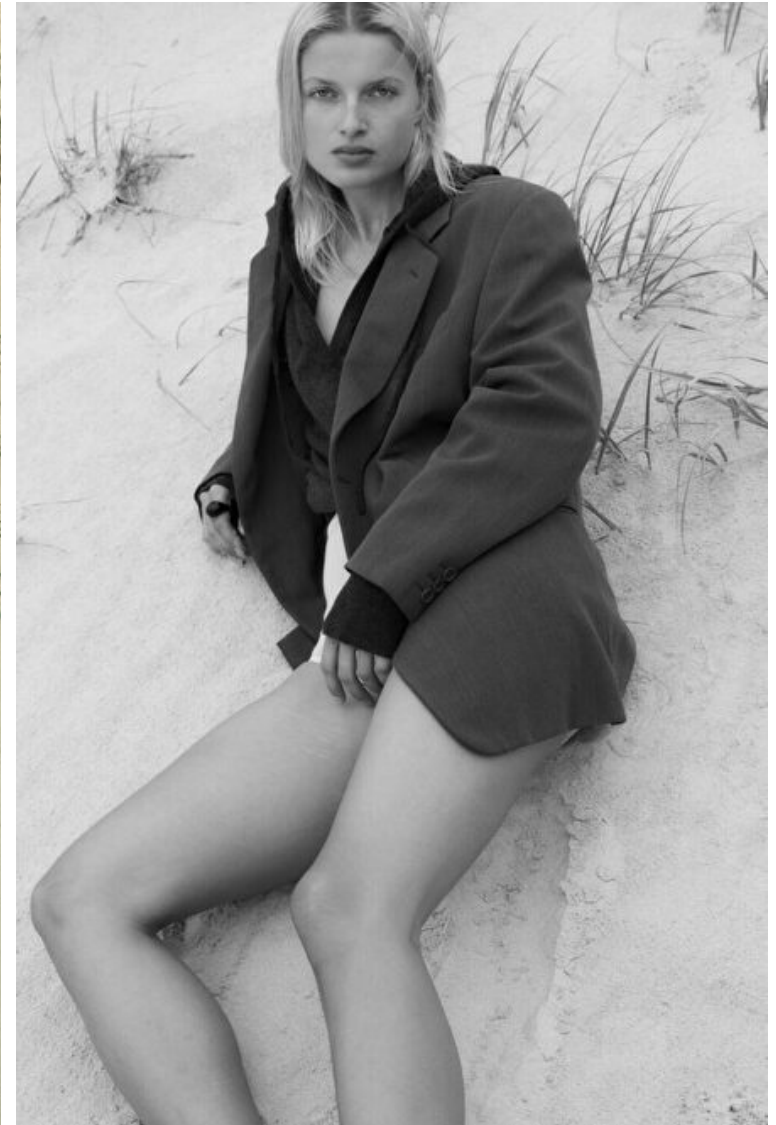

Bust 83cm / 32.5"

Waist 60cm / 23.5"

Hips 90cm / 35.5"

Shoes EU/US/UK 39 / 8 / 6

Eyes Blue green

Hair Blond

Select

MODEL MANAGEMENT