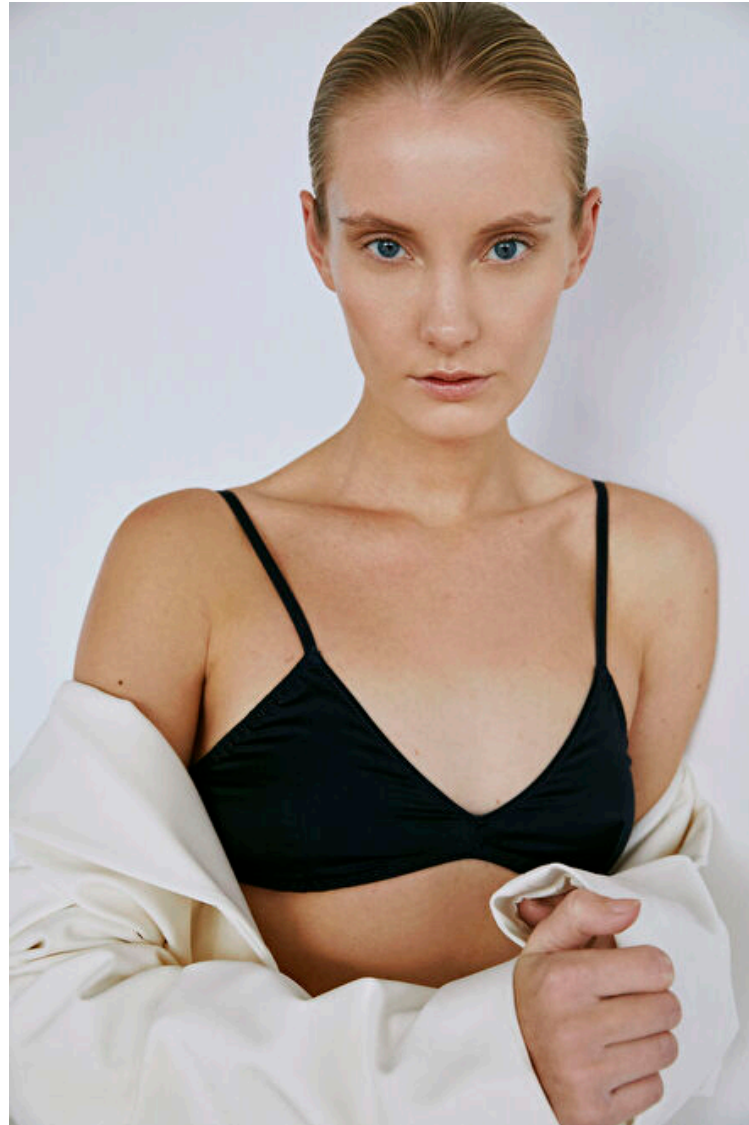

Frida Henneberg

Height 180cm / 5' 11.0"

Bust 82cm / 32.5"

Waist 62cm / 24.5"

Hips 90cm / 35.5"

Shoes EU/US/UK 38 / 7.5 / 5

Hair Blond

Eyes Blue

Location Copenhagen

Frida Henneberg

Height 180cm / 5' 11.0"

Bust 82cm / 32.5"

Waist 62cm / 24.5"

Hips 90cm / 35.5"

Shoes EU/US/UK 38 / 7.5 / 5

Hair Blond