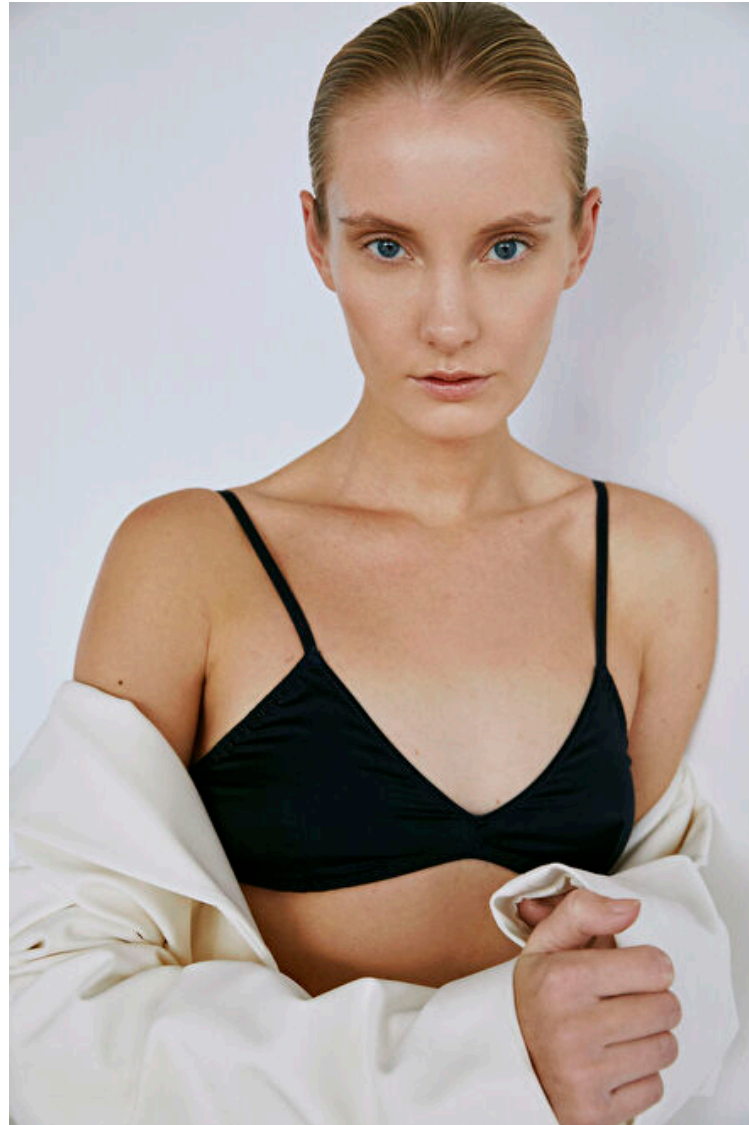

Location Copenhagen

Frida Henneberg

Height 180cm / 5' 11.0"

Bust 82cm / 32.5"

Waist 62cm / 24.5"

Hips 90cm / 35.5"

Shoes EU/US/UK 38 / 7.5 / 5

Hair Blond

Eyes Blue

Location Copenhagen

Frida Henneberg

Height 180cm / 5' 11.0"

Bust 82cm / 32.5"

Waist 62cm / 24.5"

Hips 90cm / 35.5"

Shoes EU/US/UK 38 / 7.5 / 5

Hair Blond

Eyes Blue

Location Copenhagen

Frida Henneberg

Height 180cm / 5' 11.0"

Bust 82cm / 32.5"

Waist 62cm / 24.5"

Hips 90cm / 35.5"