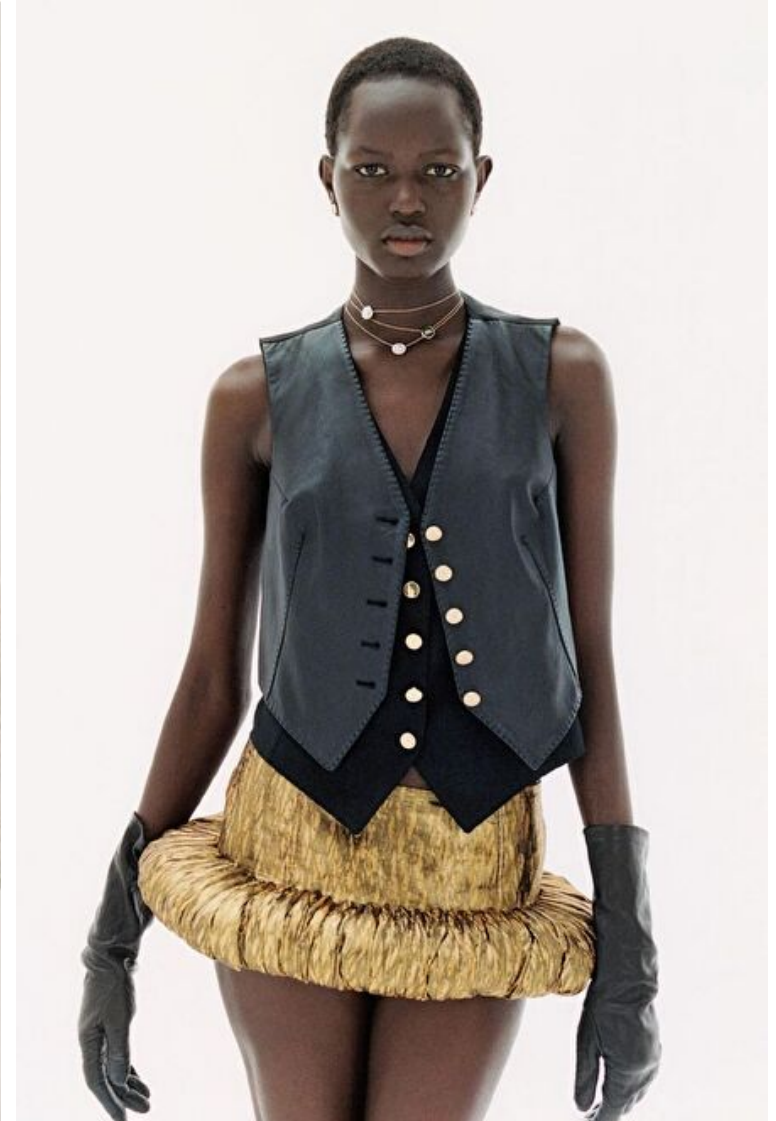

Height 180cm / 5' 11.0"

Bust 73cm / 28.5"

Waist 58cm / 23"

Hips 87cm / 34.5"

Shoes EU/US/UK 40.5 / 9.5 / 7

Eyes Dark brown

Hair Black

Select