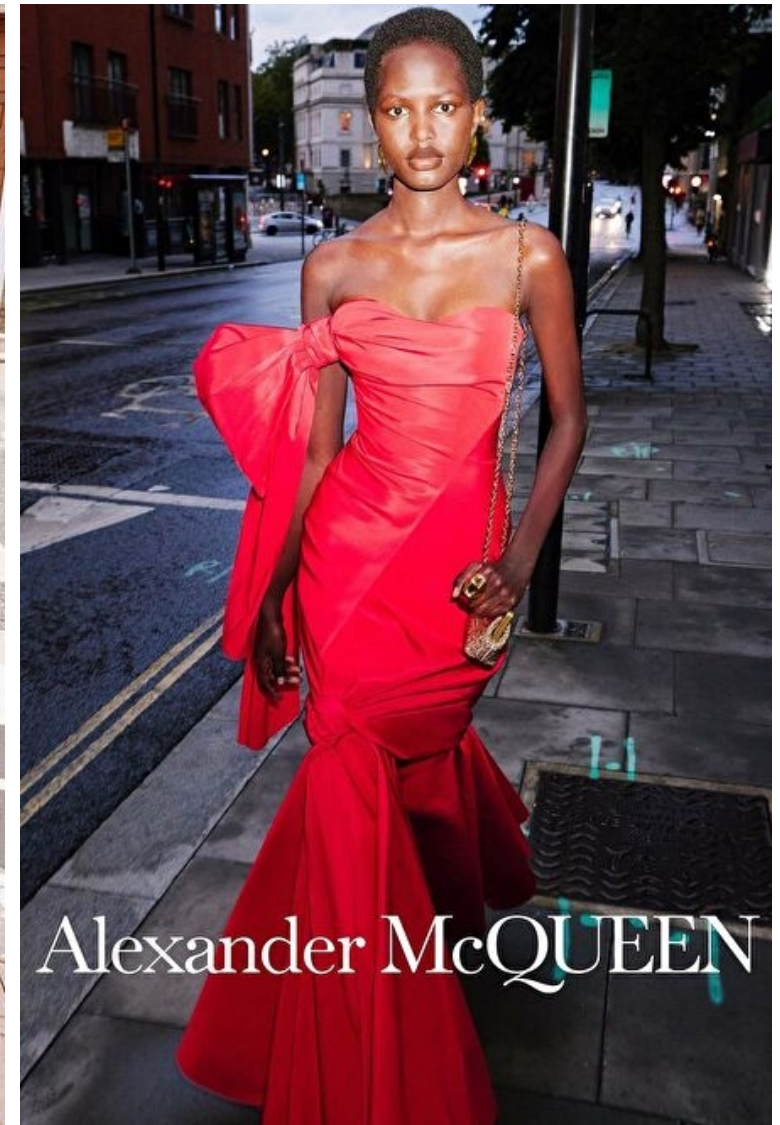

Height 180cm / 5' 11.0"

Bust 73cm / 28.5"

Waist 58cm / 23"

Hips 90cm / 35.5"

Shoes EU/US/UK 40.5 / 9.5 / 7

Eyes Dark brown

Hair Black

Select