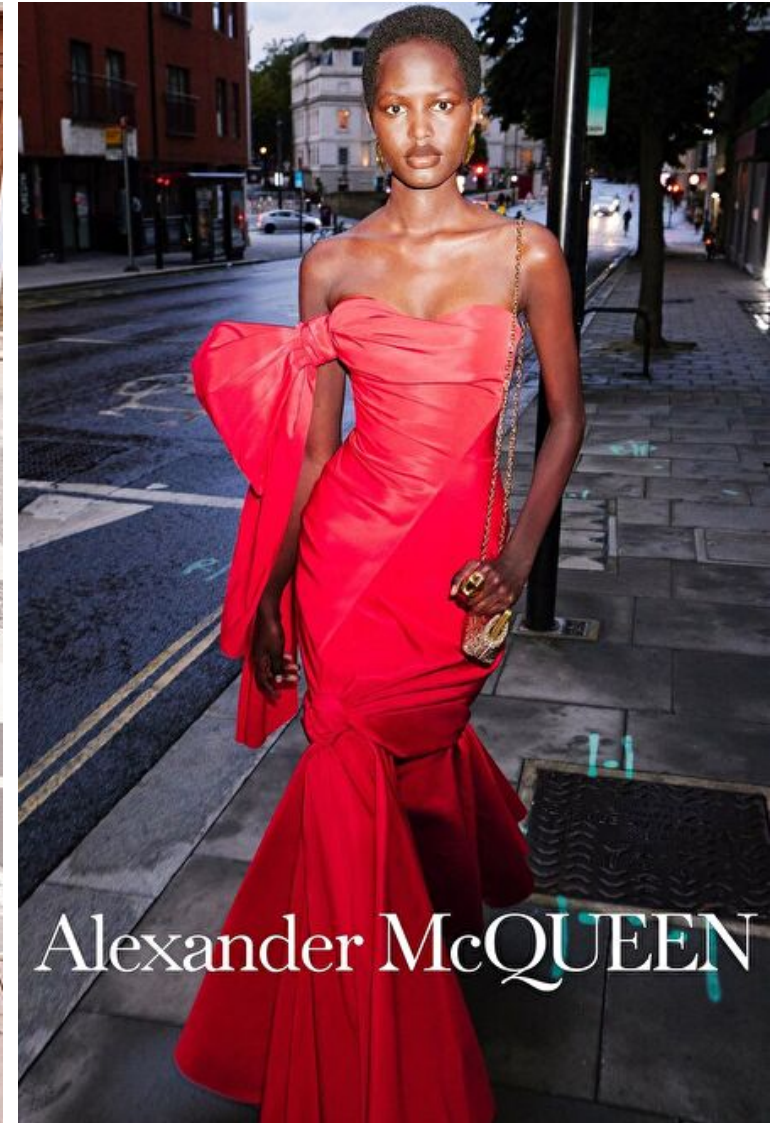

Bust 73cm / 28.5"

Waist 58cm / 23"

Hips 90cm / 35.5"

Shoes EU/US/UK 40.5 / 9.5 / 7

Eyes Dark brown

Hair Black

Select

MODEL MANAGEMENT