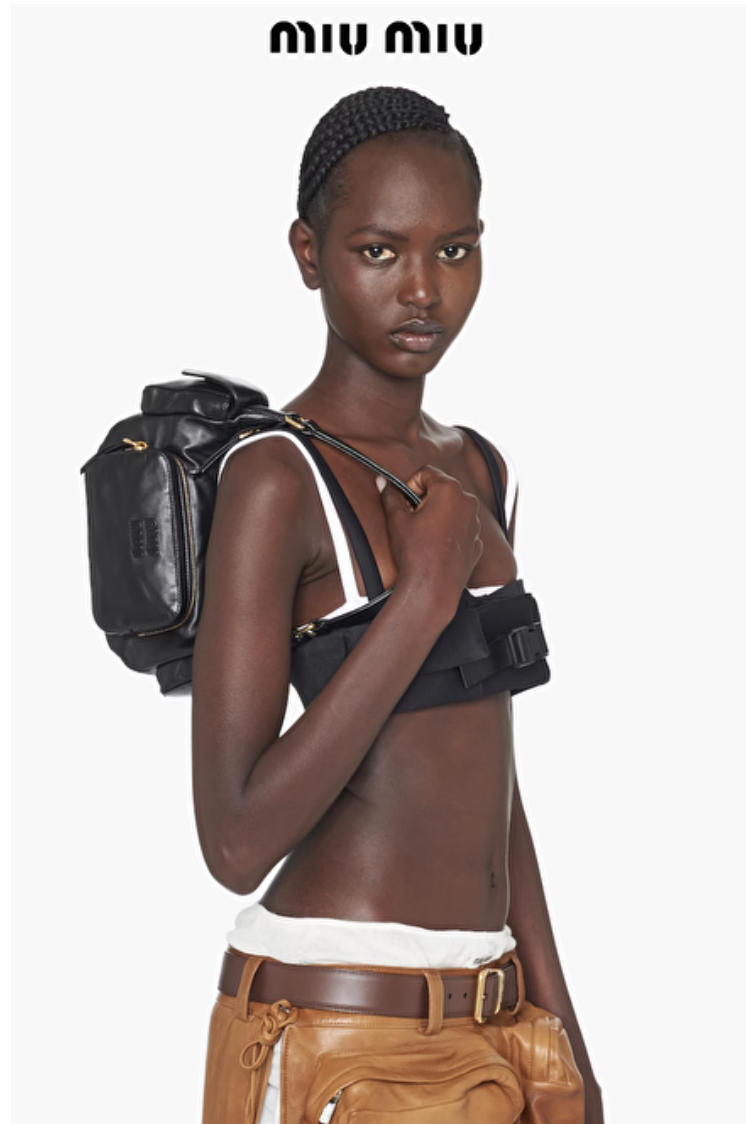

Nyaduola Gabriel

Height 180cm / 5' 11.0"

Bust 73cm / 28.5"

Waist 58cm / 23"

Hips 87cm / 34.5"

Shoes EU/US/UK 40.5 / 9.5 / 7

Eyes Dark brown

Hair Black