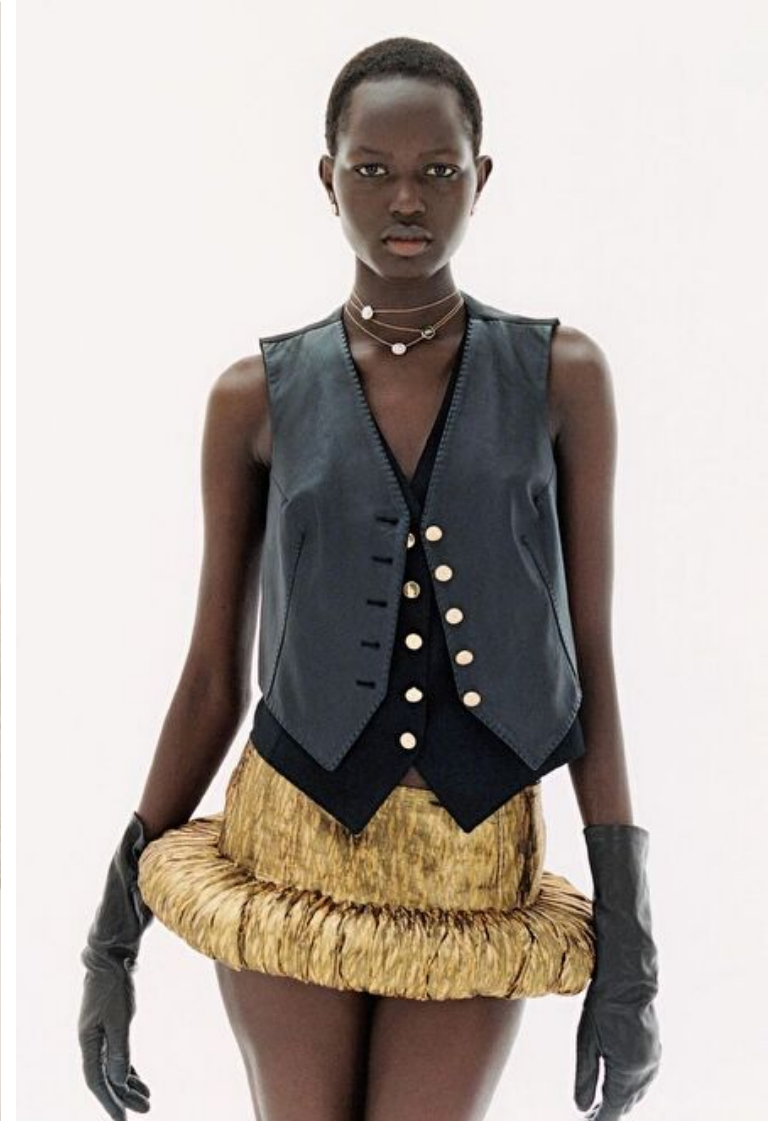

Select

MODEL MANAGEMENT

Grev Turegatan 18, Stockholm, 00000, Sweden, Sweden

Phone: 08-545 866 66 Email: info.stockholm@selectmodel.com Website: <https://www.selectmodel.com/>

NYADUOLA GABRIEL

Height 180cm / 5' 11.0"

Bust 73cm / 28.5"

Waist 58cm / 23"

Hips 90cm / 35.5"

Shoes EU/US/UK 40.5 / 9.5 / 7

Eyes Dark brown

Hair Black