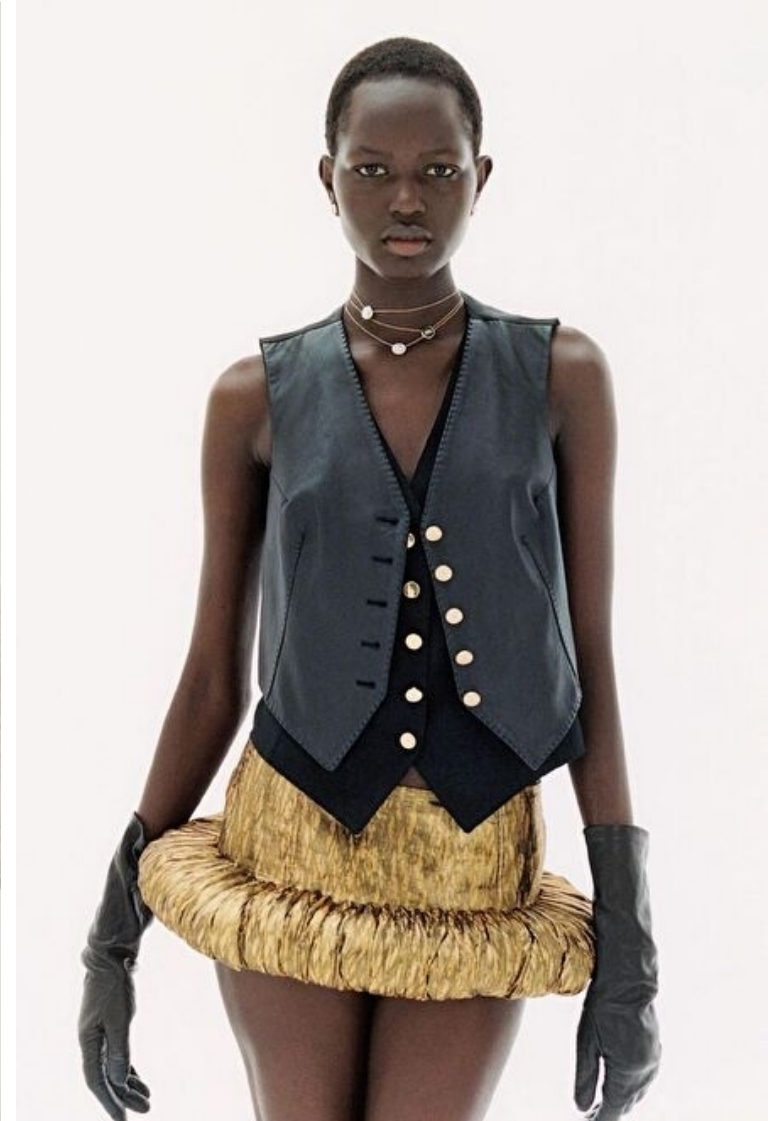

Waist 58cm / 23"

Hips 90cm / 35.5"

Shoes EU/US/UK 40.5 / 9.5 / 7

Eyes Dark brown

Hair Black

Select

MODEL MANAGEMENT

Grev Turegatan 18, Stockholm, 11446, Stockholm, Sweden