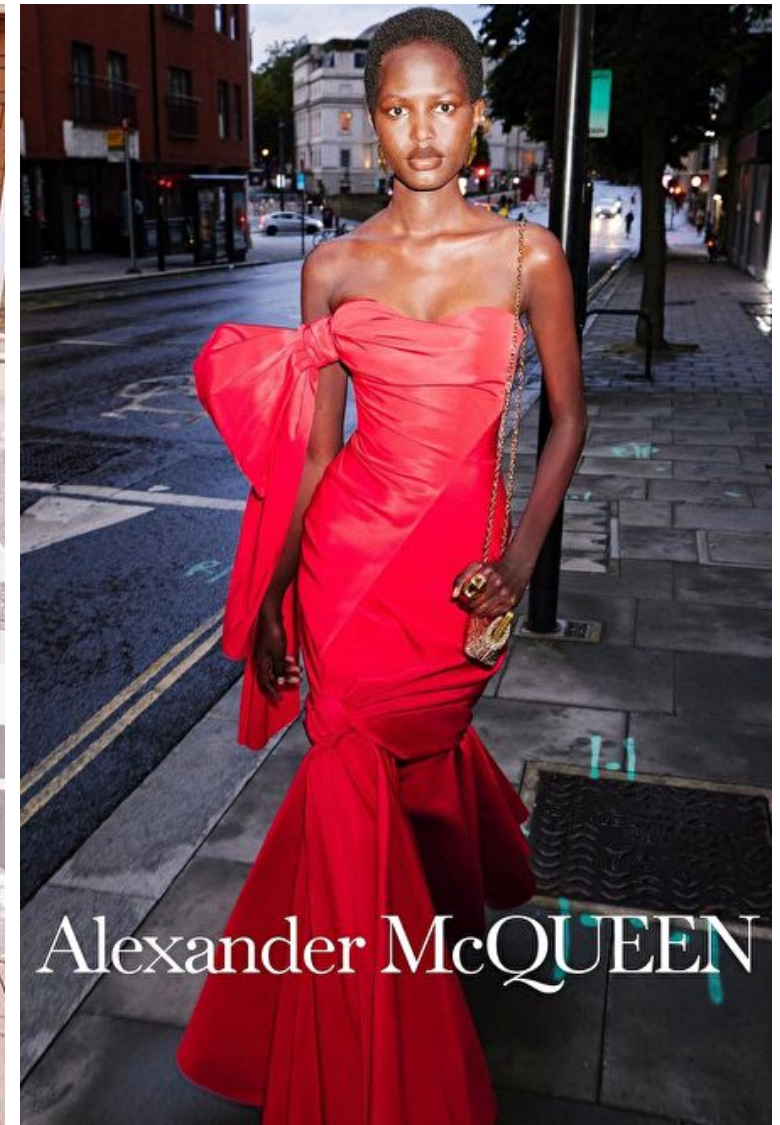

Waist 58cm / 23"

Hips 87cm / 34.5"

Shoes EU/US/UK 40.5 / 9.5 / 7

Eyes Dark brown

Hair Black

Select

MODEL MANAGEMENT

Grev Turegatan 18, Stockholm, 00000, Sweden, Sweden