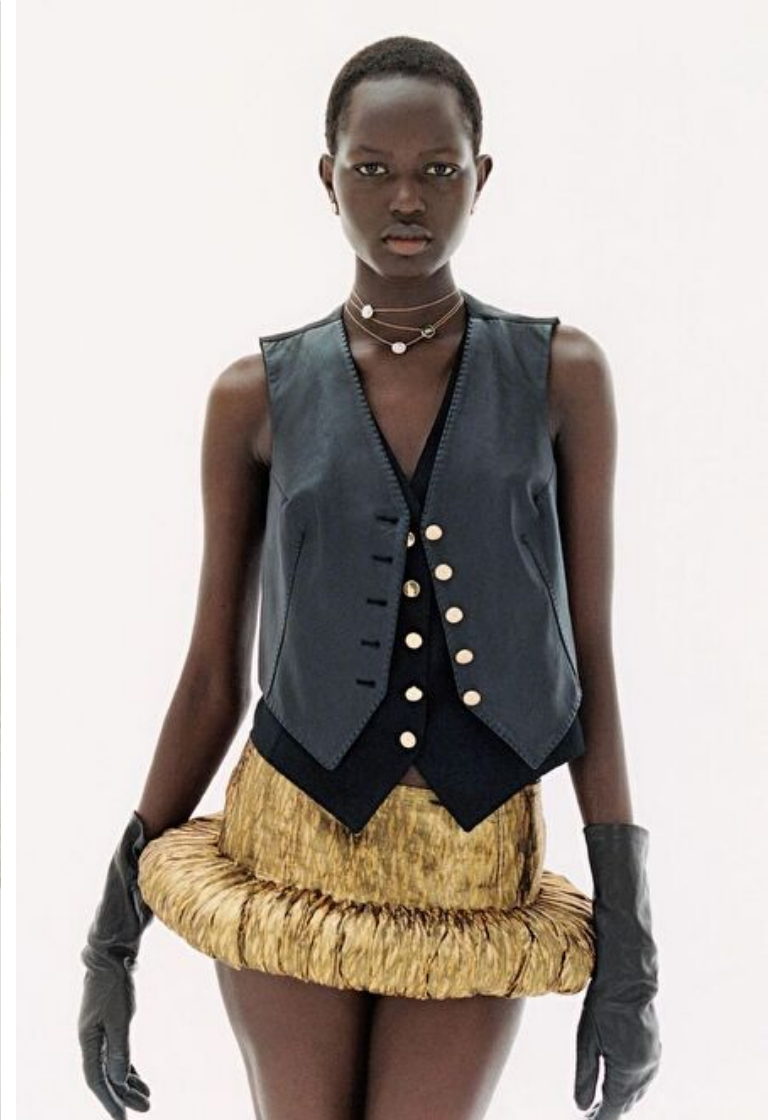

Nyaduola Gabriel

Height 180cm / 5' 11.0"

Bust 73cm / 28.5"

Waist 58cm / 23"

Hips 87cm / 34.5"

Shoes EU/US/UK 40.5 / 9.5 / 7

Eyes Dark brown

Hair Black