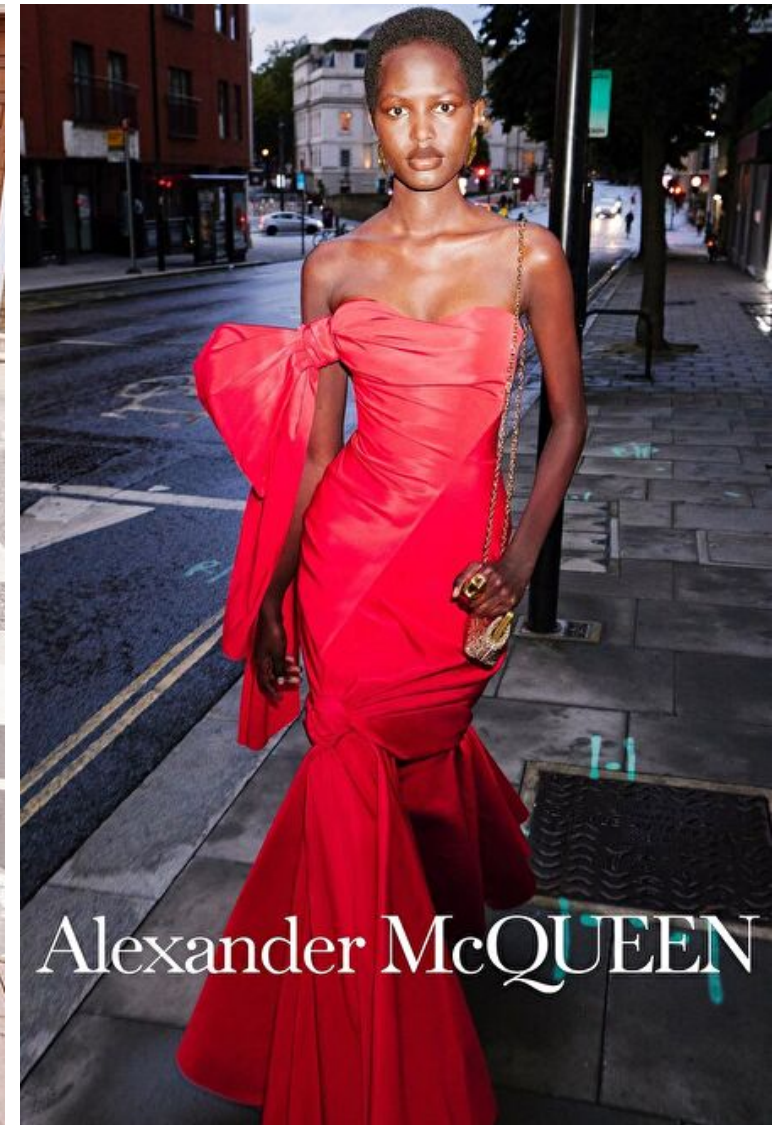

Bust 73cm / 28.5"

Waist 58cm / 23"

Hips 87cm / 34.5"

Shoes EU/US/UK 40.5 / 9.5 / 7

Eyes Dark brown

Hair Black

Select

MODEL MANAGEMENT