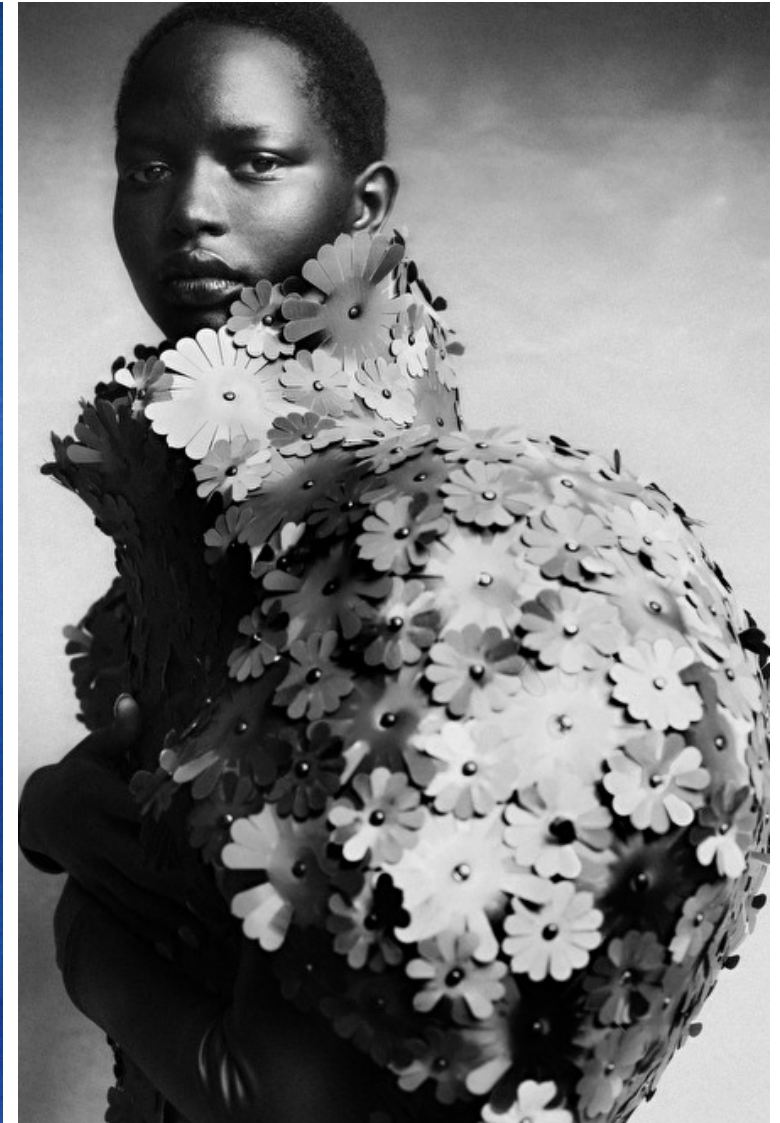

Select

MODEL MANAGEMENT

Grev Turegatan 18, Stockholm, 00000, Sweden, Sweden

Phone: 08-545 866 66 Email: info.stockholm@selectmodel.com Website: <https://www.selectmodel.com/>

NYADUOLA GABRIEL

Height 180cm / 5' 11.0"

Bust 73cm / 28.5"

Waist 58cm / 23"

Hips 90cm / 35.5"

Shoes EU/US/UK 40.5 / 9.5 / 7

Eyes Dark brown

Hair Black