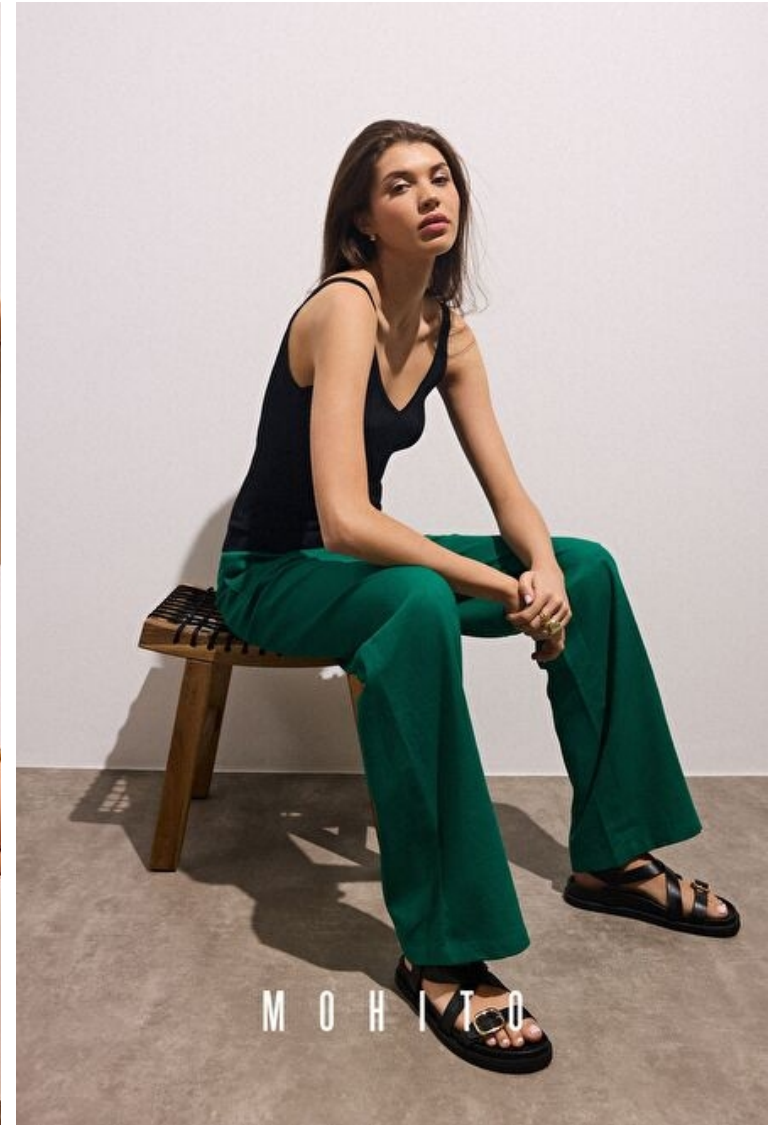

Select

MODEL MANAGEMENT

Grev Turegatan 18, Stockholm, 11446, Stockholm, Sweden

Phone: 08-545 866 66 Email: info.stockholm@selectmodel.com Website: <https://www.selectmodel.com/>

Gabriela

Height 178cm / 5' 10.0"

Bust 82cm / 32.5"

Waist 62cm / 24.5"

Hips 90cm / 35.5"

Shoes EU/US/UK 39 / 8 / 6

Eyes Green

Hair Brown