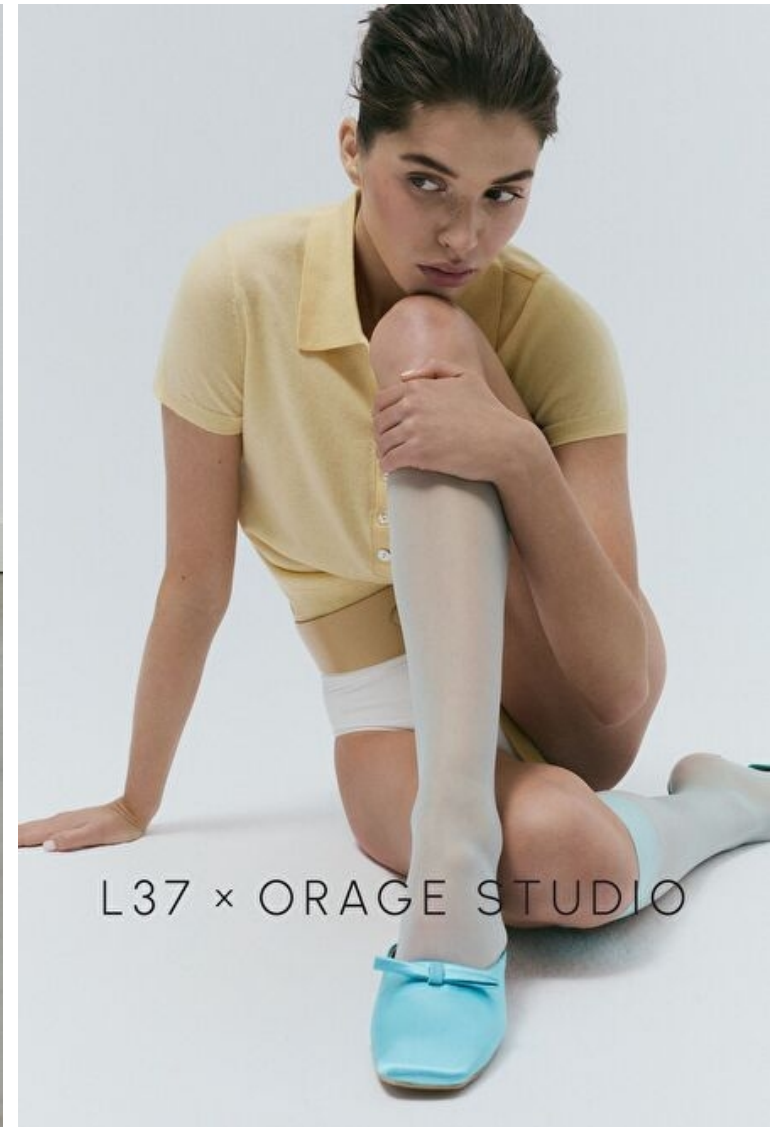

Select

MODEL MANAGEMENT

Grev Turegatan 18, Stockholm, 11446, Stockholm, Sweden

Phone: 08-545 866 66 Email: info.stockholm@selectmodel.com Website: <https://www.selectmodel.com/>

Gabriela

Height 178cm / 5' 10.0"

Bust 82cm / 32.5"

Waist 62cm / 24.5"

Hips 90cm / 35.5"

Shoes EU/US/UK 39 / 8 / 6

Eyes Green

Hair Brown

L37 x ORAGE STUDIO