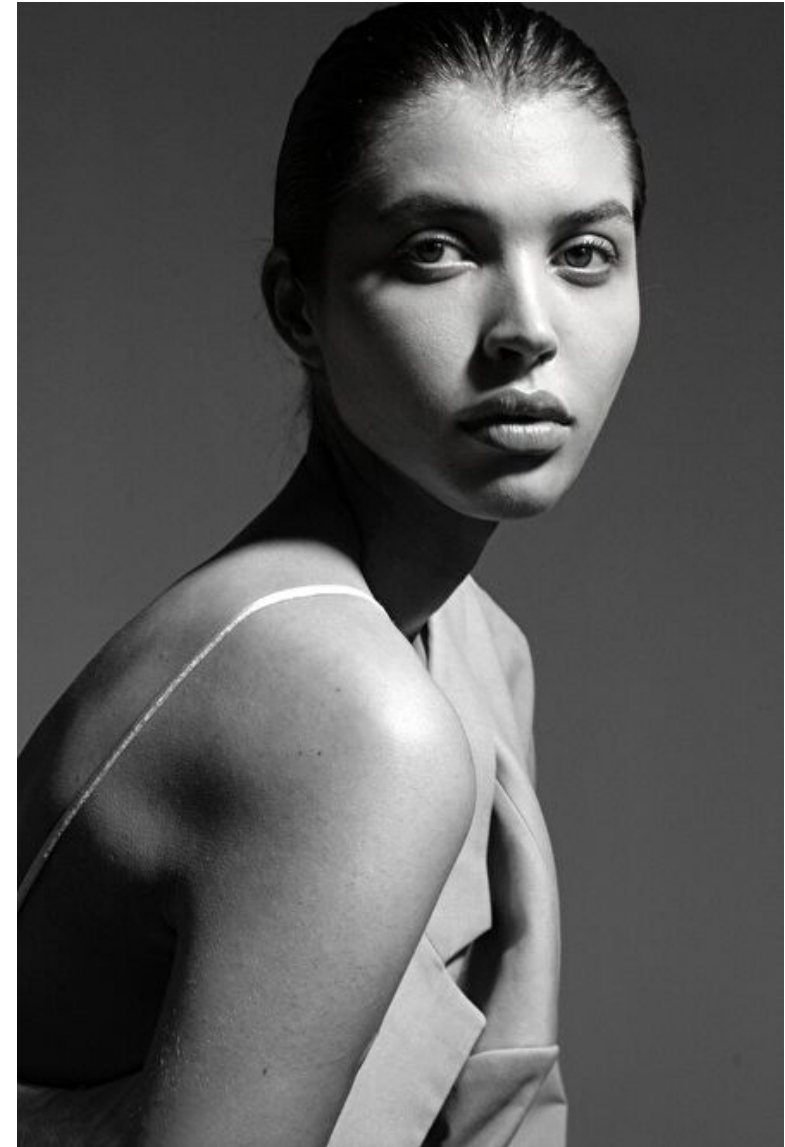

Bust 82cm / 32.5"

Waist 62cm / 24.5"

Hips 90cm / 35.5"

Shoes EU/US/UK 39 / 8 / 6

Eyes Green

Hair Brown

Select

MODEL MANAGEMENT