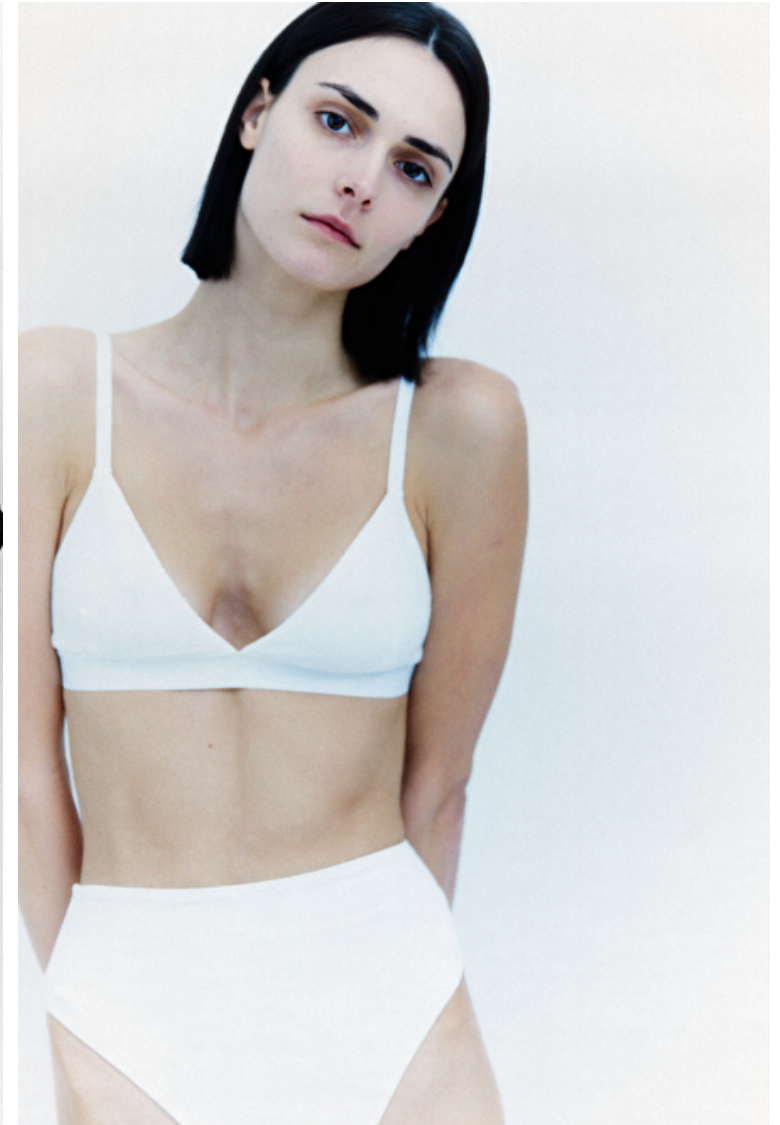

## Hana Grizelj

Height 180cm / 5' 11.0"

Bust 81cm / 32"

Waist 62cm / 24.5"

Hips 88cm / 34.5"

Shoes EU/US/UK 39 / 8 / 6

Eyes Brown

Hair Brown