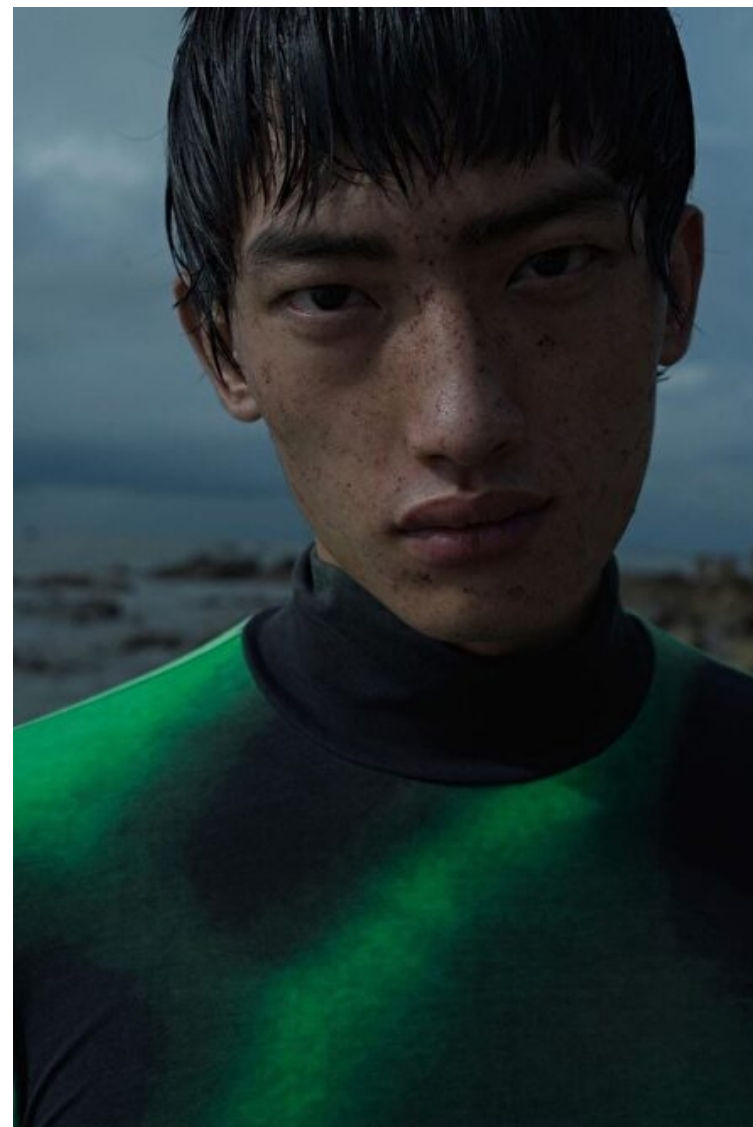

Chest 96cm / 38"

Hips 89cm / 35"

Waist 79cm / 31"

Shoes EU/US/UK 43 / 10.5 / 9

Hair Black

Eyes Brown

Inseam 83cm / 32.5"

Neck 37cm / 14.5"