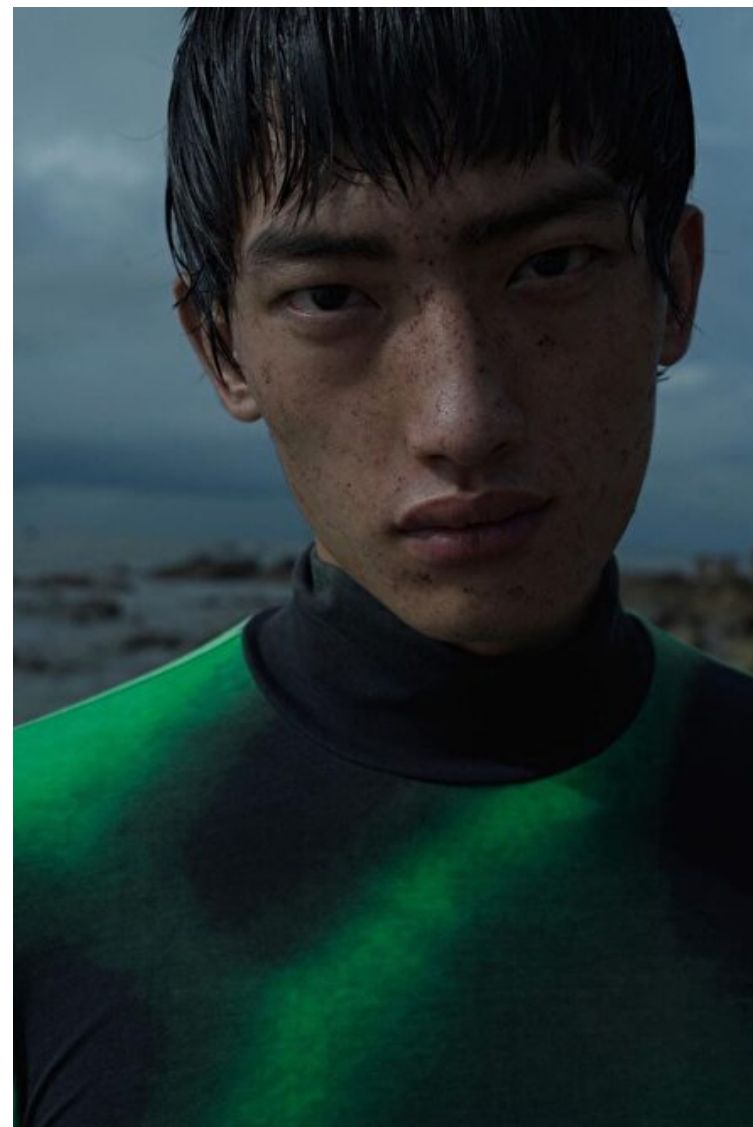

## Hang Yu

Height 188cm / 6' 2.0"

Chest 94cm / 37"

Waist 75cm / 29.5"

Hips 89cm / 35"

Shoes EU/US/UK 44 / 11 / 9.5

Eyes Brown

Hair Black