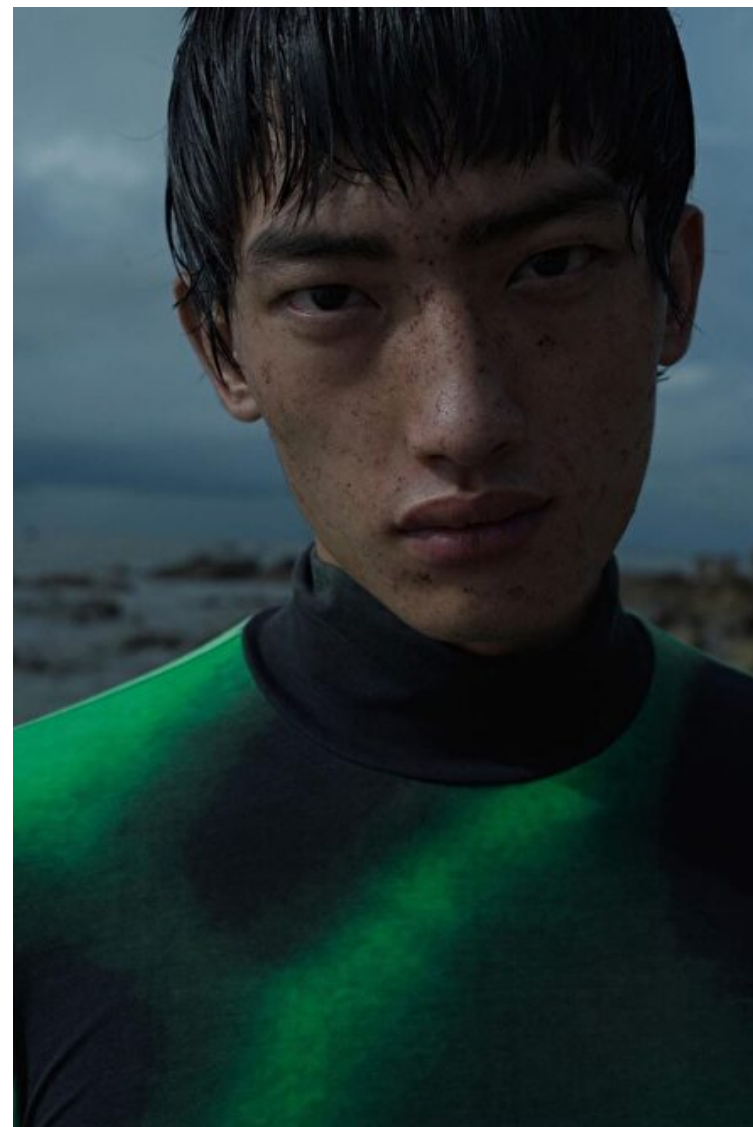

Hang Yu

Height 188cm / 6' 2.0"

Chest 94cm / 37"

Waist 75cm / 29.5"

Hips 89cm / 35"

Shoes EU/US/UK 44 / 11 / 9.5

Eyes Brown

Hair Black