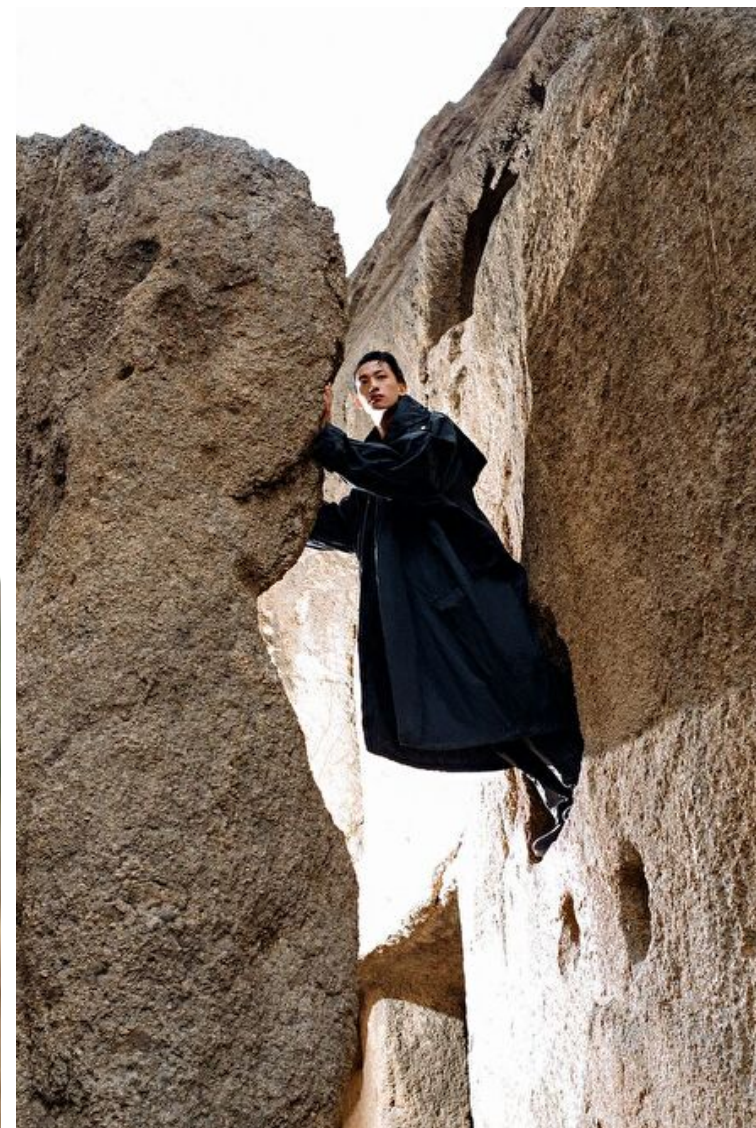

Select

MODEL MANAGEMENT

Grev Turegatan 18, Stockholm, 00000, Sweden, Sweden

Phone: 08-545 866 66 Email: info.stockholm@selectmodel.com Website: <https://www.selectmodel.com/>

Hang Yu

Height 188cm / 6' 2.0"

Chest 94cm / 37"

Waist 75cm / 29.5"

Hips 89cm / 35"

Shoes EU/US/UK 44 / 11 / 9.5

Eyes Brown

Hair Black