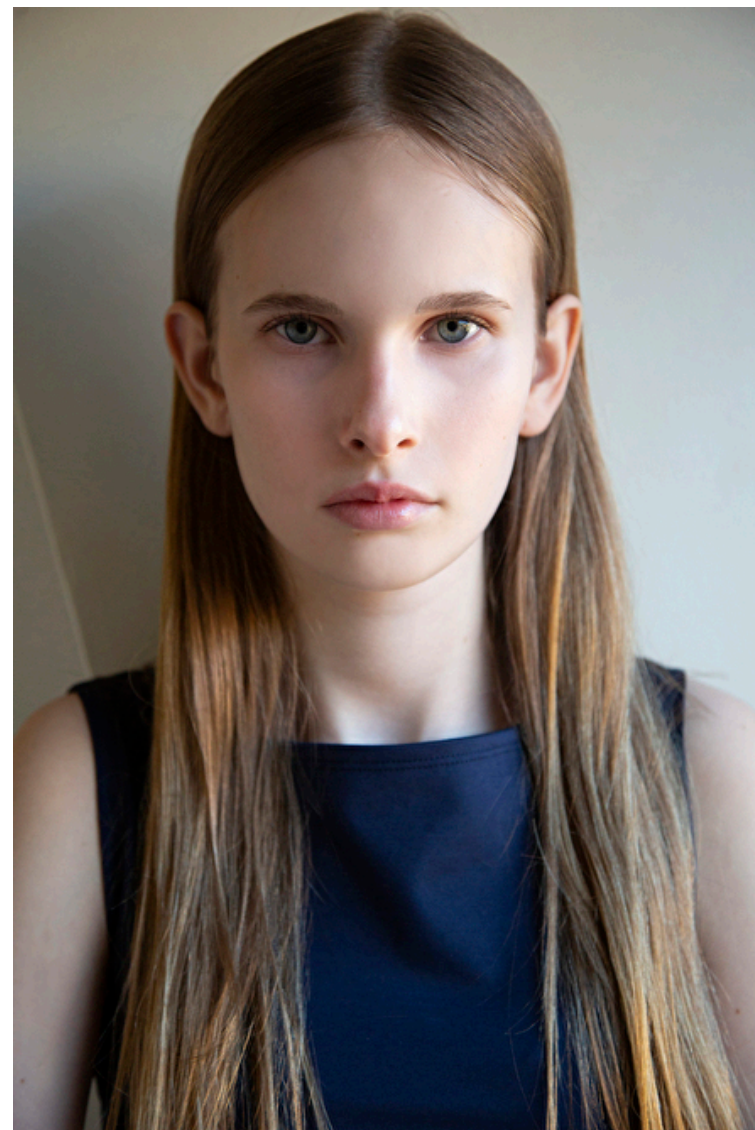

Hanna K

Height 177cm / 5' 9.5"

Bust 78cm / 30.5"

Waist 60cm / 23.5"

Hips 87cm / 34.5"

Shoes EU/US/UK 39 / 8 / 6

Eyes Blue

Hair Dark blond

Bust 78cm / 30.5"

Waist 60cm / 23.5"

Hips 87cm / 34.5"

Shoes EU/US/UK 39 / 8 / 6

Eyes Blue

Hair Dark blond

Select

MODEL MANAGEMENT