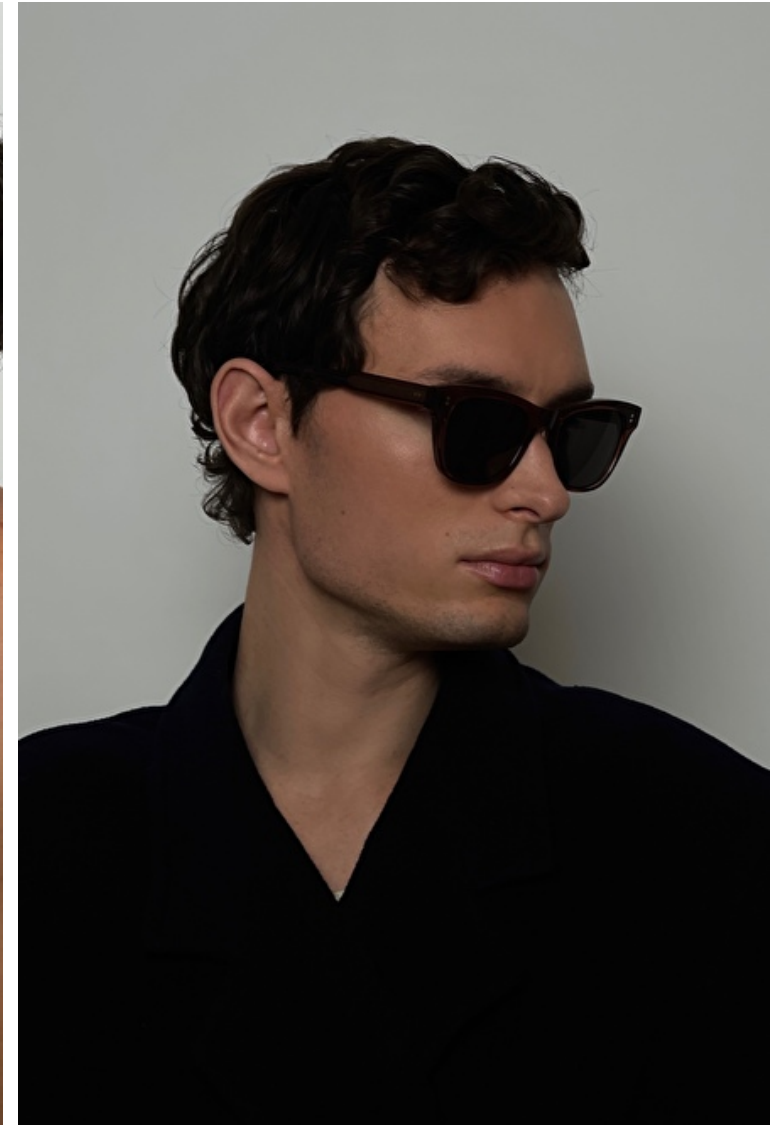

Select

MODEL MANAGEMENT

Grev Turegatan 18, Stockholm, 00000, Sweden, Sweden

Phone: 08-545 866 66 Email: info.stockholm@selectmodel.com Website: <https://www.selectmodel.com/>

Hektor Wedin

Height 189cm / 6' 2.5"

Chest 92cm / 36"

Waist 77cm / 30.5"

Hips 97cm / 38"

Shoes EU/US/UK 43 / 10.5 / 9

Eyes Blue

Hair Brown

Location Stockholm