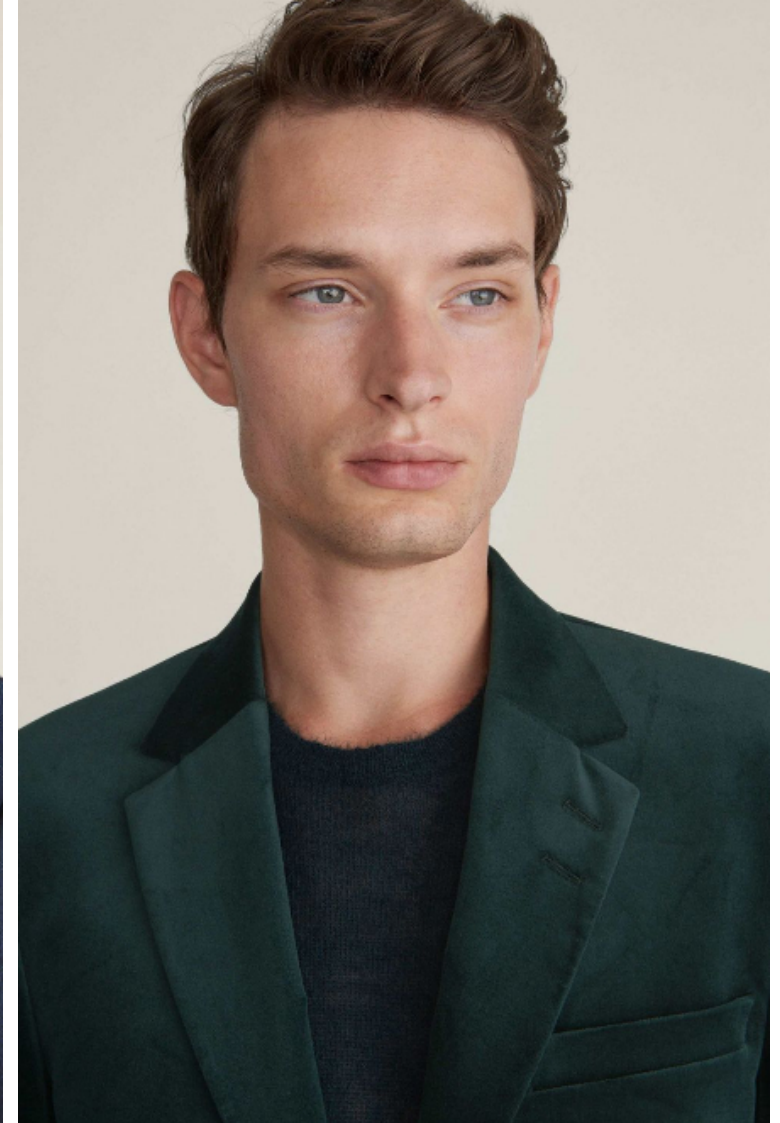

Select

MODEL MANAGEMENT

Grev Turegatan 18, Stockholm, 00000, Sweden, Sweden

Phone: 08-545 866 66 Email: info.stockholm@selectmodel.com Website: <https://www.selectmodel.com/>

Hektor Wedin

Height 189cm / 6' 2.5"

Chest 92cm / 36"

Waist 77cm / 30.5"

Hips 97cm / 38"

Shoes EU/US/UK 43 / 10.5 / 9

Eyes Blue

Hair Brown

Location Stockholm