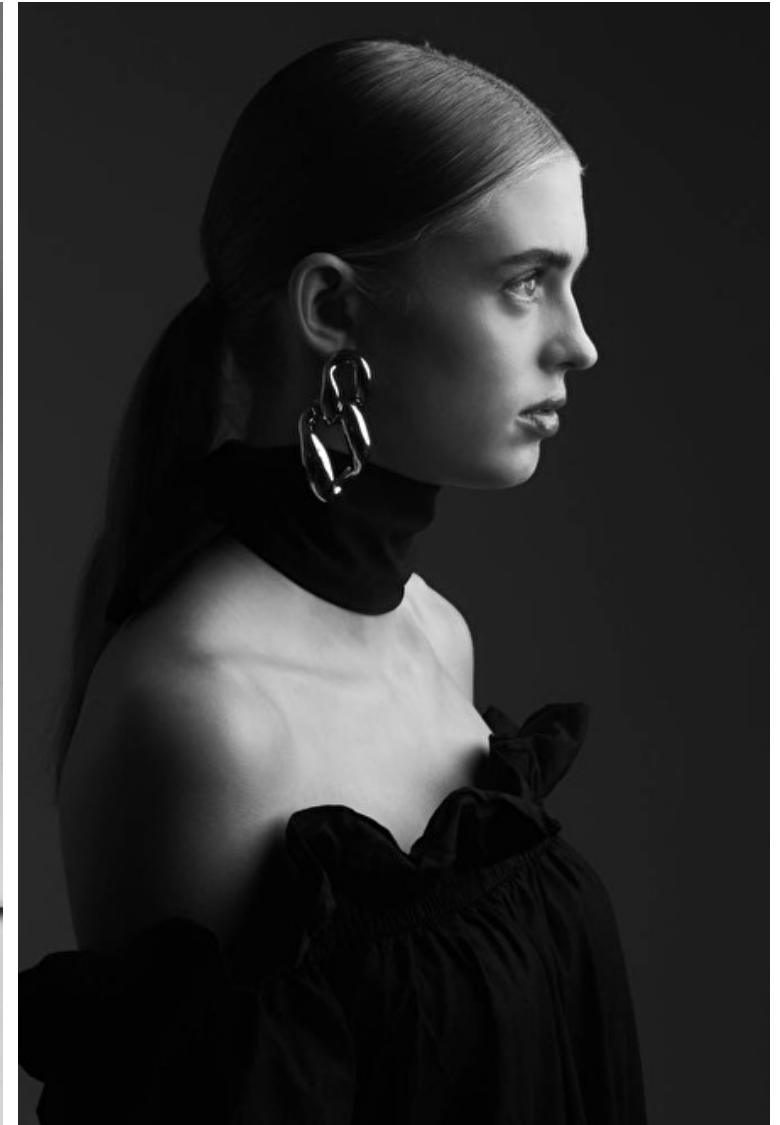

Select

MODEL MANAGEMENT

Grev Turegatan 18, Stockholm, 00000, Sweden, Sweden

Phone: 08-545 866 66 Email: info.stockholm@selectmodel.com Website: <https://www.selectmodel.com/>

Helena Ludvig

Height 175cm / 5' 9.0"

Bust 82cm / 32.5"

Waist 66cm / 26"

Hips 92cm / 36"

Shoes EU/US/UK 39 / 8 / 6

Eyes Blue

Hair Dark blond