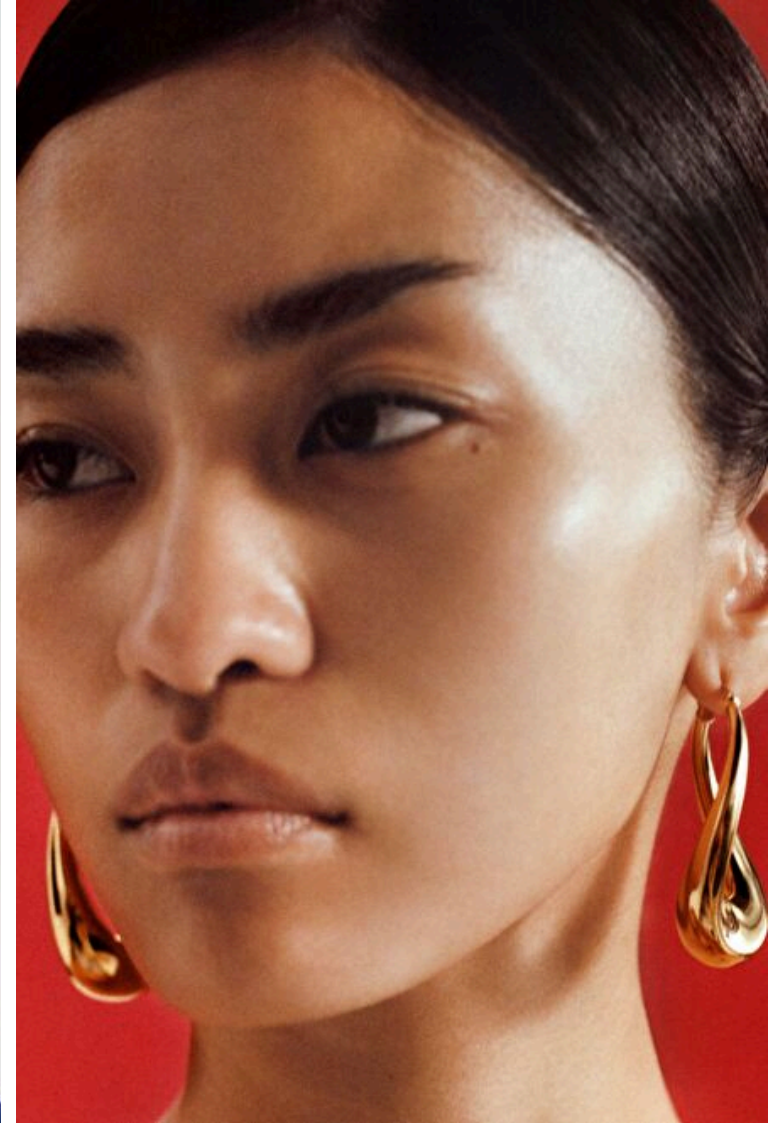

## Hillary Jocson

Height 170cm / 5' 7.0"

Bust 80cm / 31.5"

Waist 58cm / 23"

Hips 87cm / 34.5"

Shoes EU/US/UK 37 / 6.5 / 4

Eyes Black

Hair Black