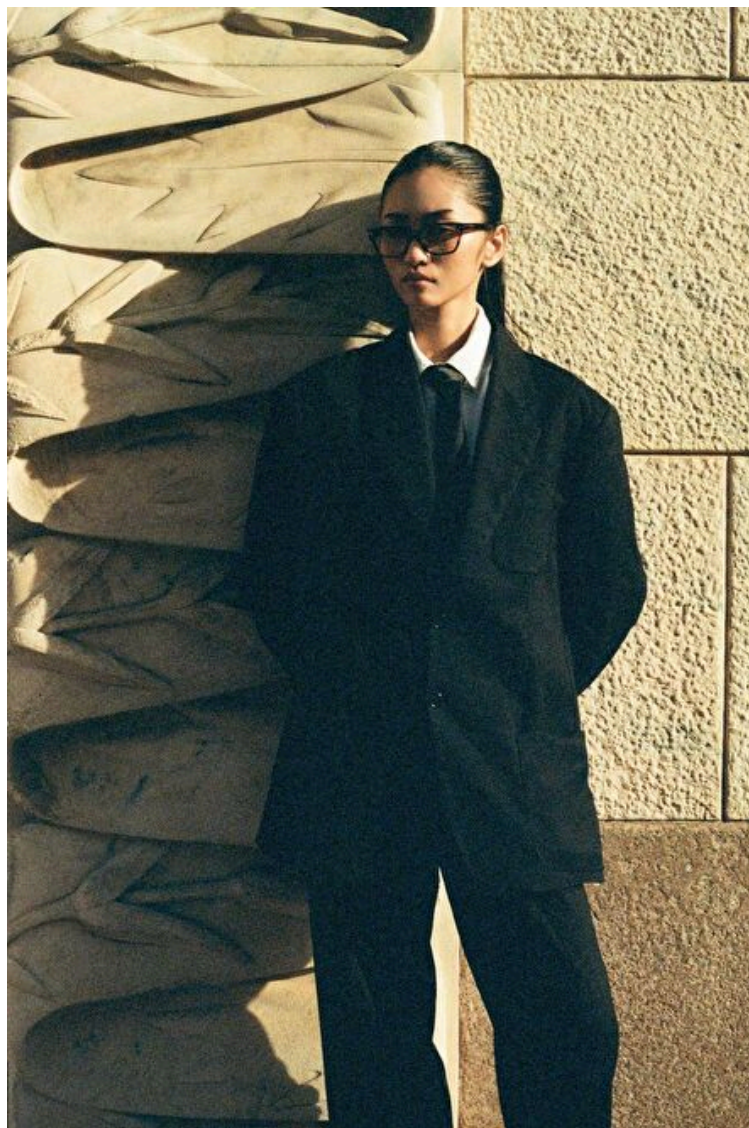

## Hillary Jocson

Height 170cm / 5' 7.0"

Bust 80cm / 31.5"

Waist 58cm / 23"

Hips 87cm / 34.5"

Shoes EU/US/UK 37 / 6.5 / 4

Eyes Black

Hair Black