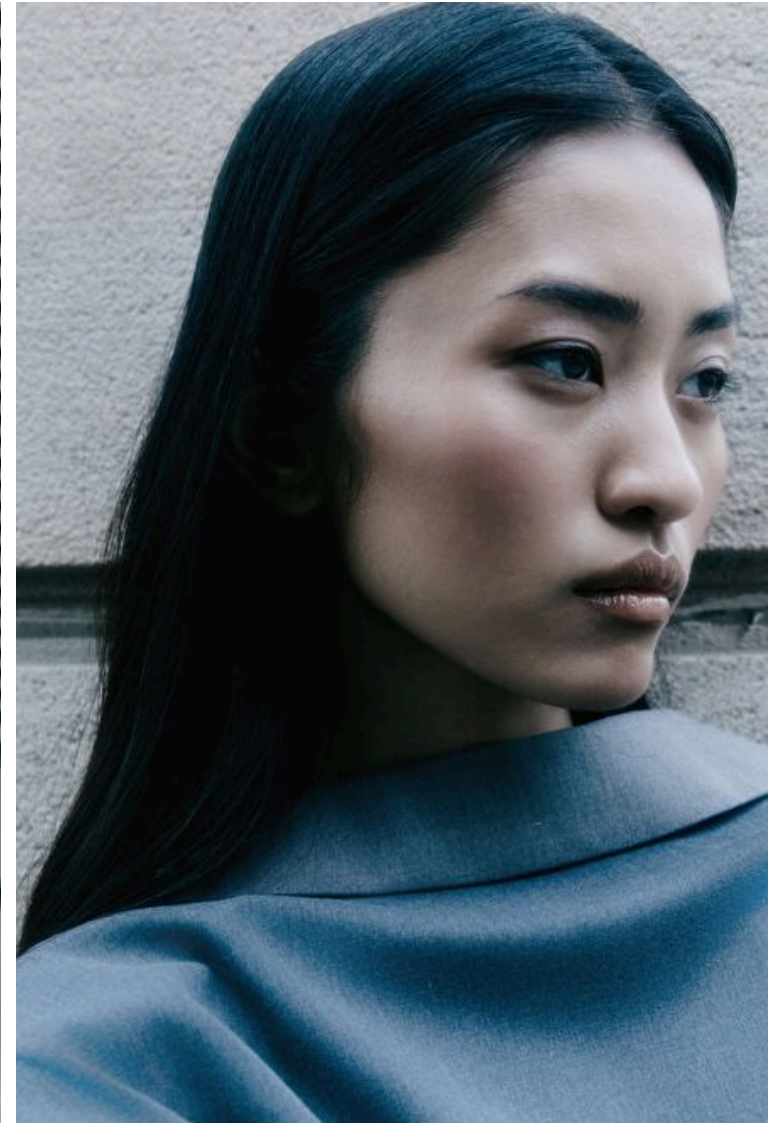

## Hillary Jocson

Height 170cm / 5' 7.0"

Bust 80cm / 31.5"

Waist 58cm / 23"

Hips 87cm / 34.5"

Shoes EU/US/UK 37 / 6.5 / 4

Eyes Black

Hair Black